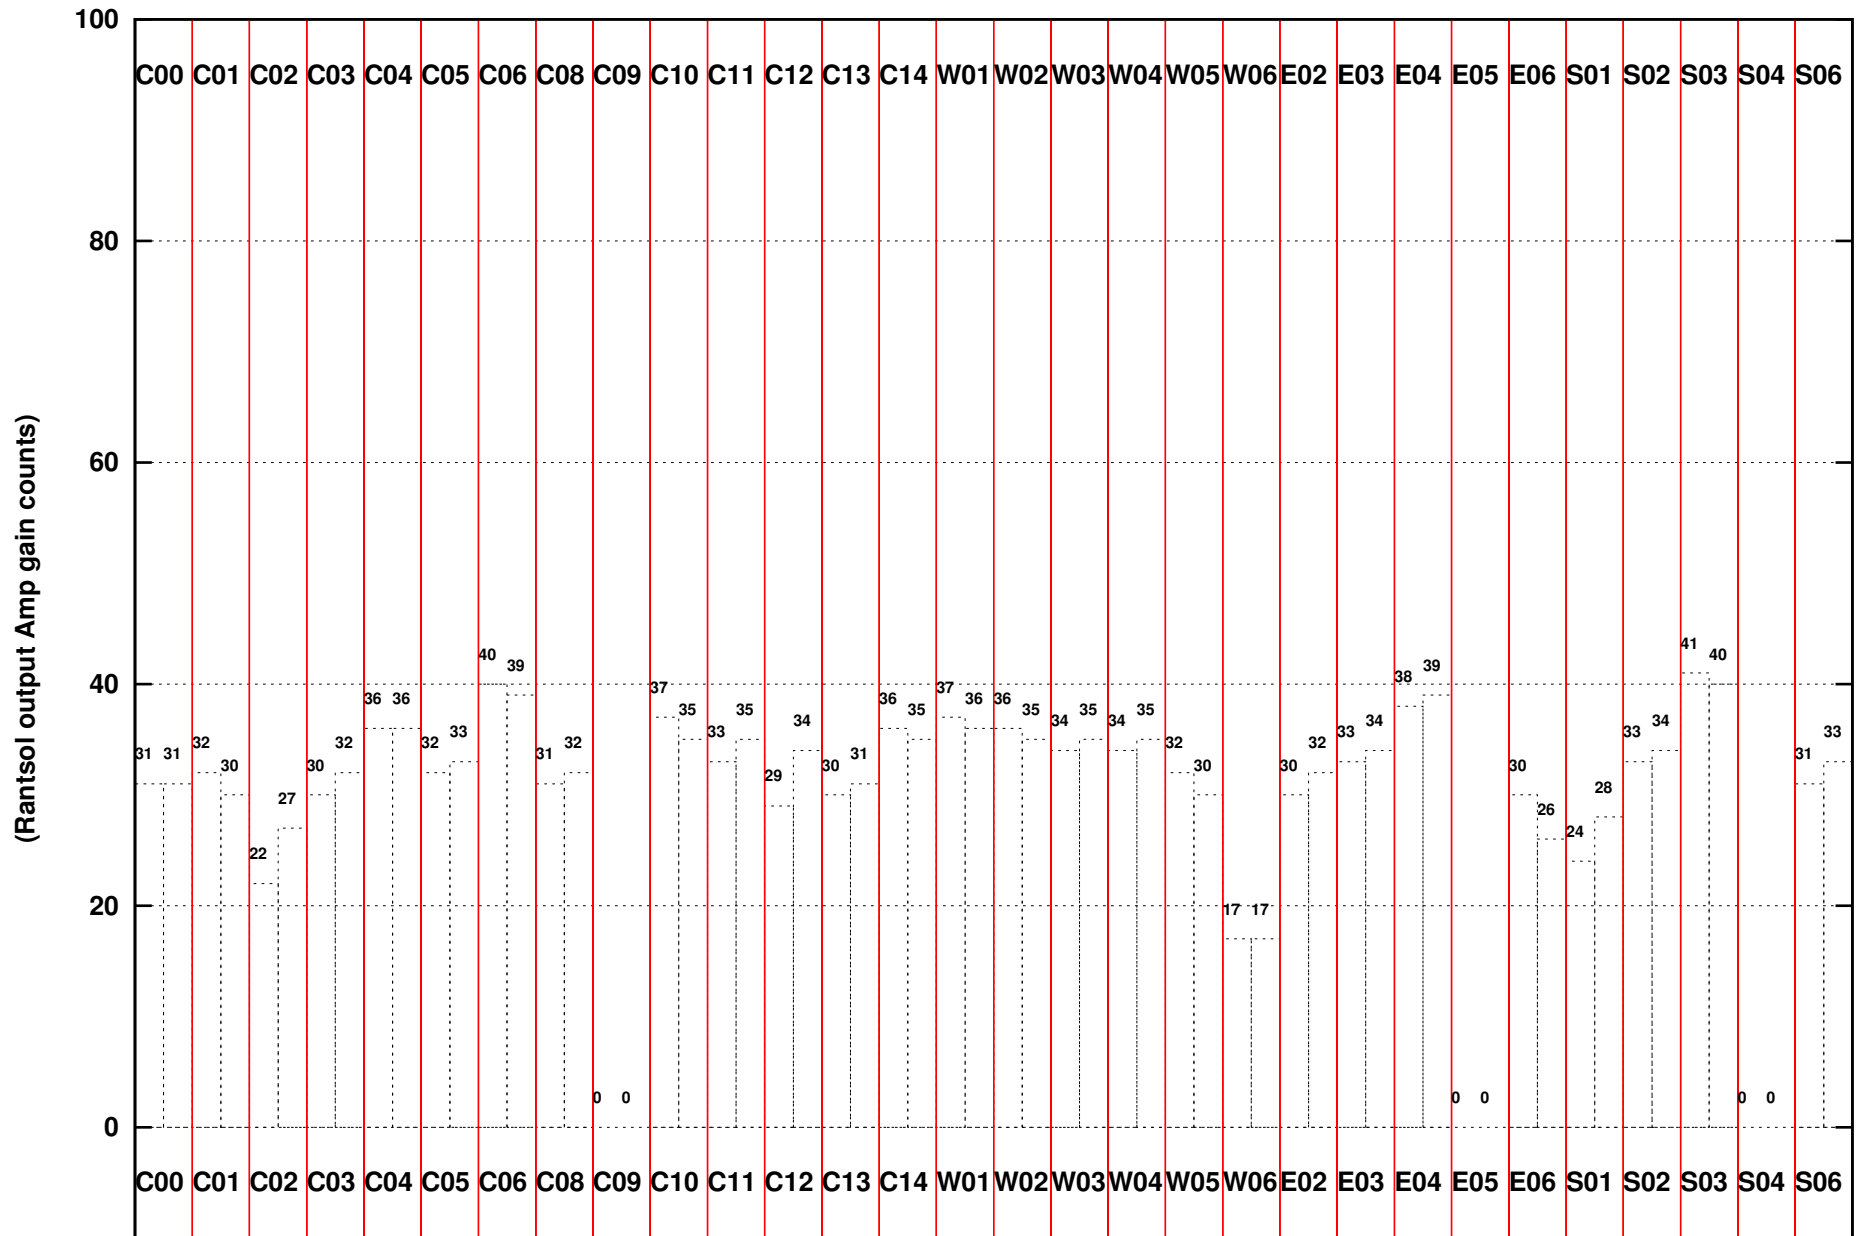

FRINGE STATUS (Rf:591.000,591.000 MHz., LO1:540.000,540.000 MHz., LO4/5:149.000,156.000 MHz.)

(File:/gsbifdata1/14may/28_045_14may2015_2s.lta, scan:0, chan:80, Src:1459+716, Date:14May2015 18:34:59)