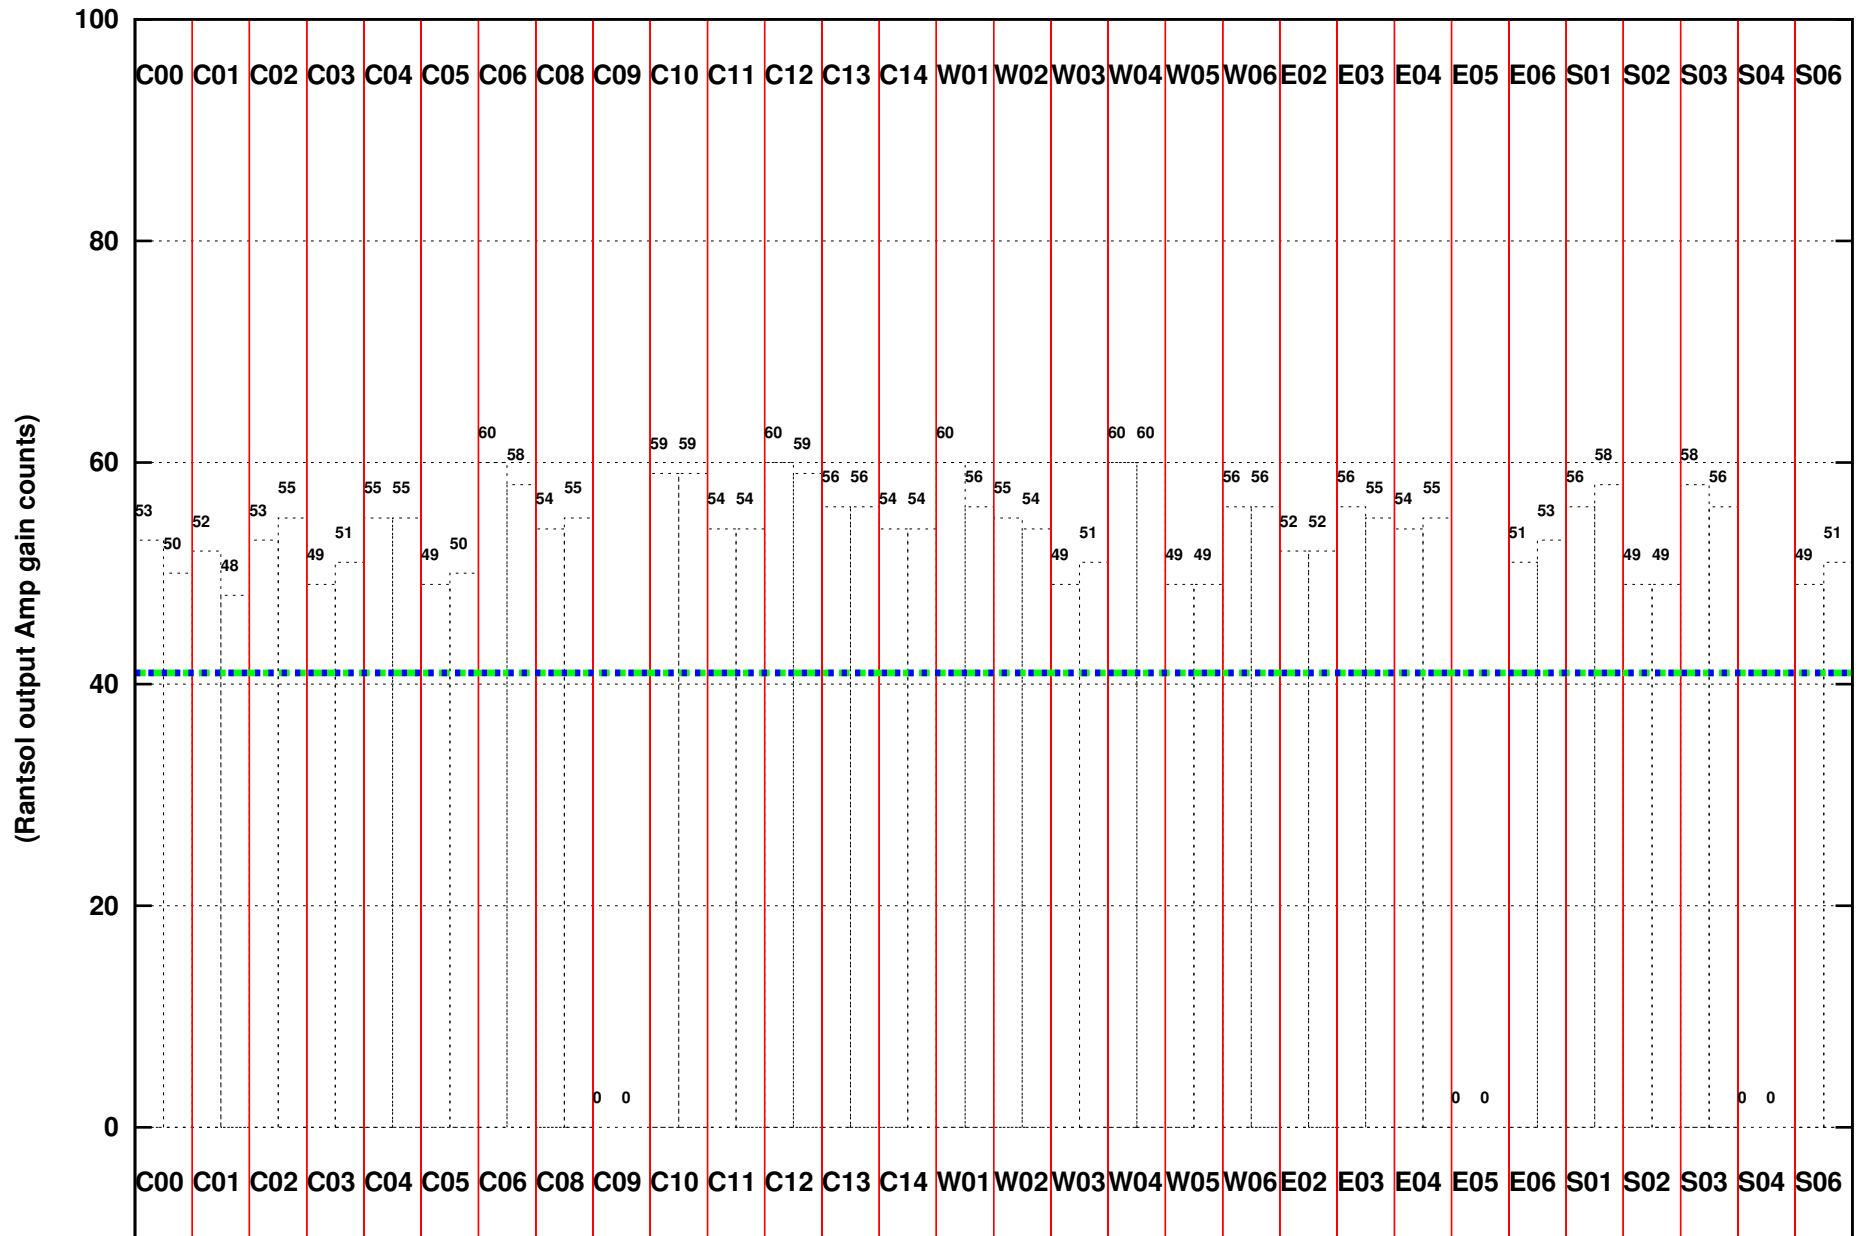

FRINGE STATUS (Rf:637.733,637.733 MHz., LO1:570.000,570.000 MHz., LO4/5:132.267,172.733 MHz.)

( File:/gsbifrddata/14may/ddtb140\_14may2015.lta, scan:0, chan:80, Src:3C286, Date:14May2015 23:34:32)