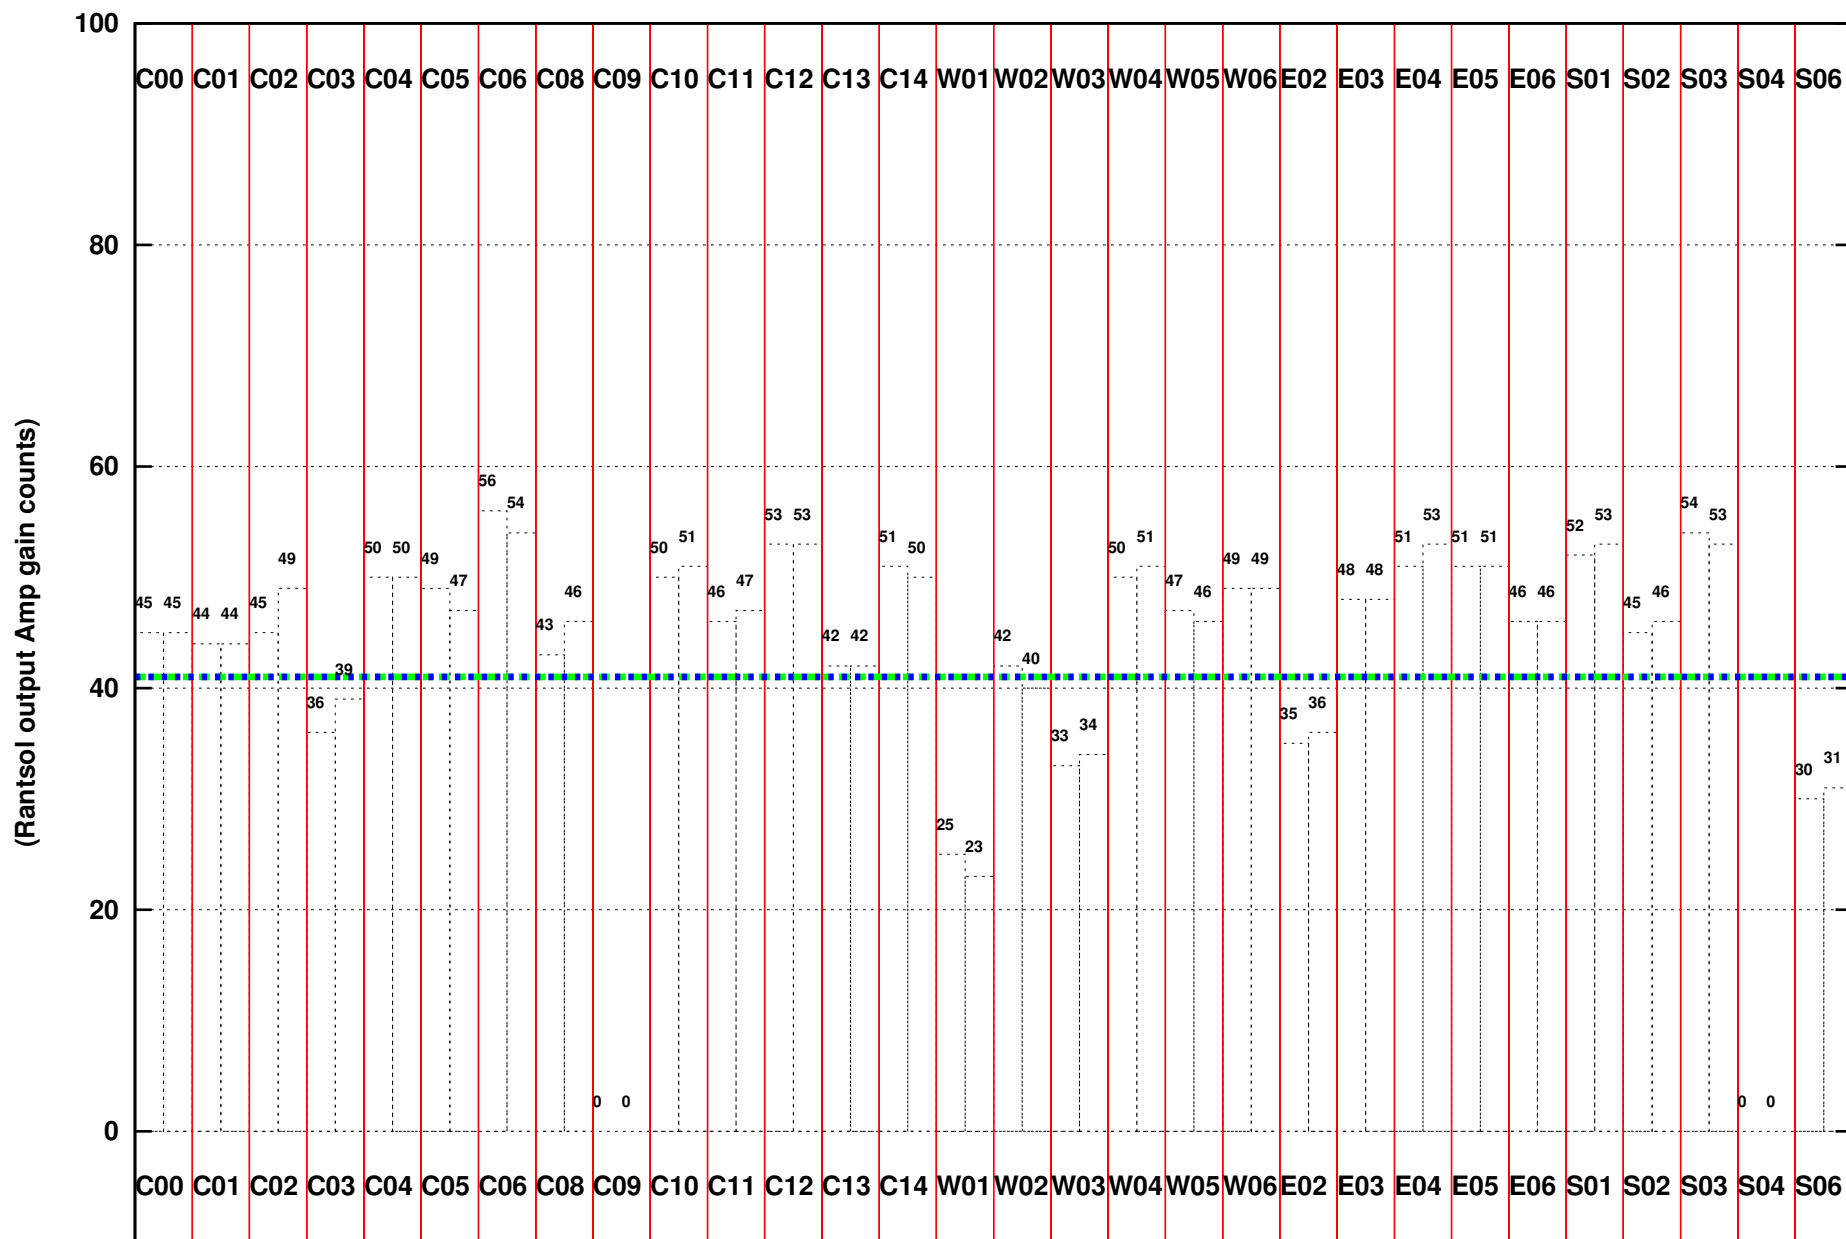

FRINGE STATUS (Rf:591.000,591.000 MHz., LO1:540.000,540.000 MHz., LO4/5:149.000,156.000 MHz.)

(File:/gsbifrddata1/16may/28_053_16may2015_8s.lta, scan:0, chan:80, Src:3C286, Date:16May2015 18:19:48)