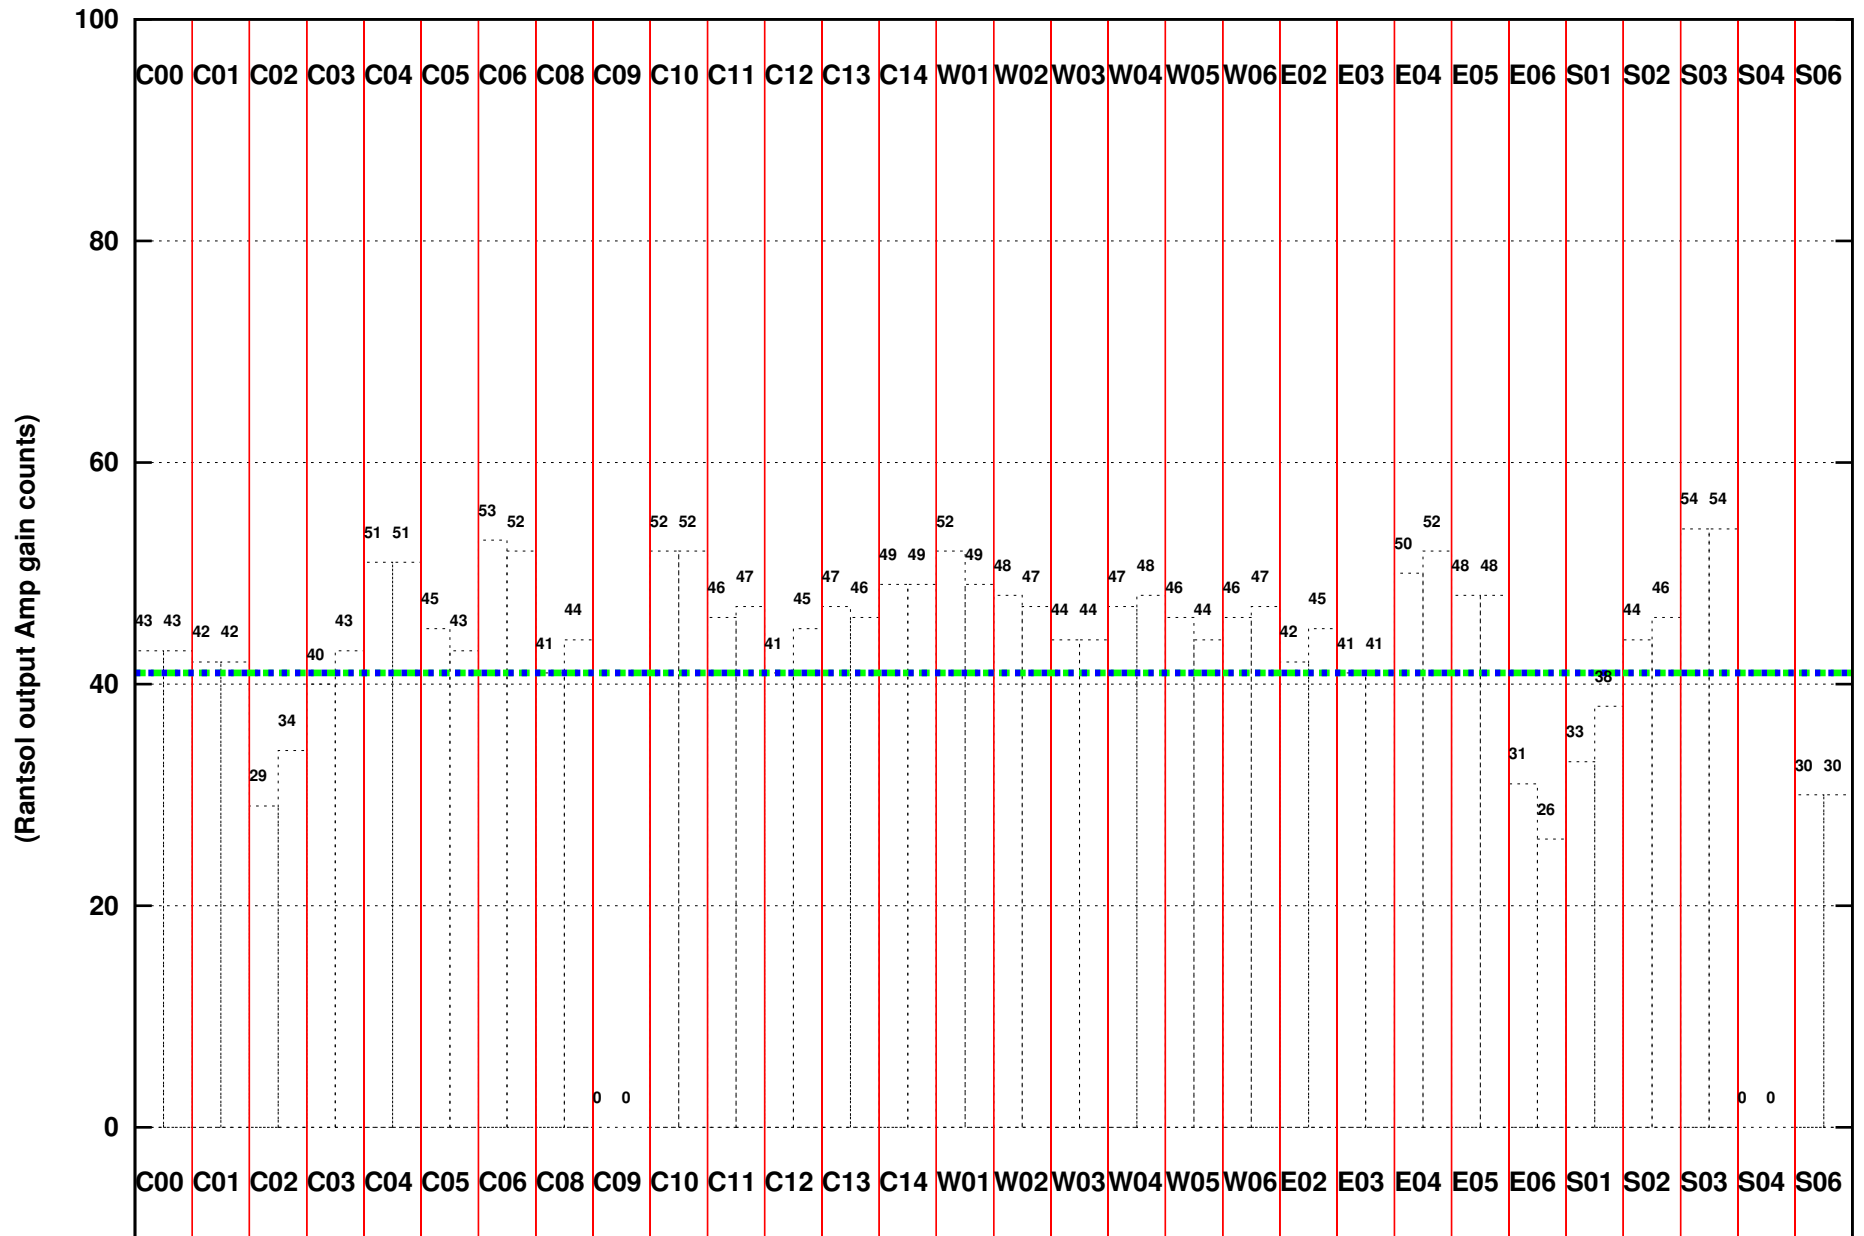

FRINGE STATUS (Rf:591.000,591.000 MHz., LO1:540.000,540.000 MHz., LO4/5:149.000,156.000 MHz.)

( File:/gsbifrddata1/16may/28\_097\_16may2015\_8s.lta, scan:0, chan:80, Src:3C286, Date:16May2015 22:11:19)