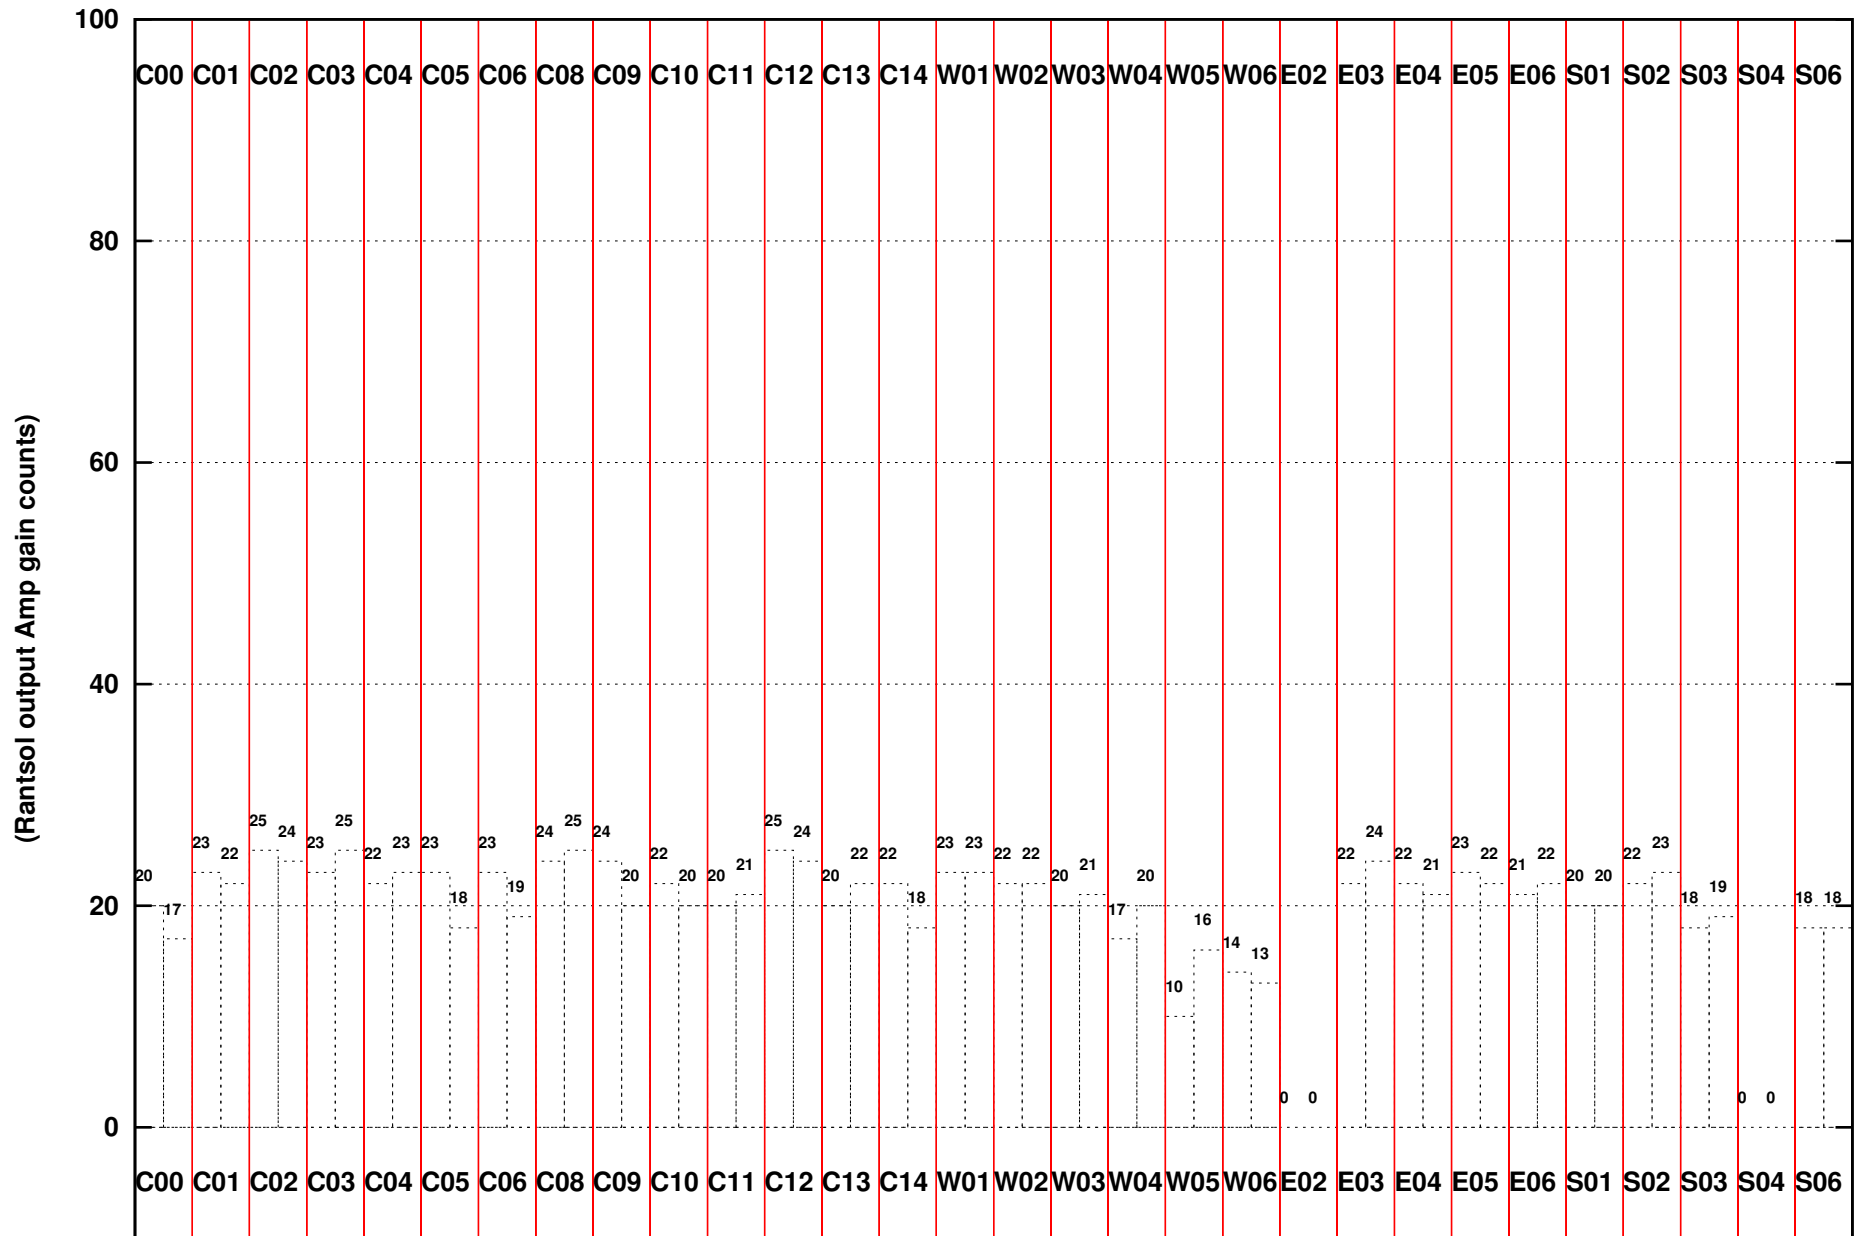

FRINGE STATUS (Rf:306.000,306.000 MHz., LO1:255.000,255.000 MHz., LO4/5:149.000,156.000 MHz.)

( File:/gsbifdata/26may/28\_046\_26may2015.lta, scan:0, chan:80, Src:1526-138, Date:26May2015 00:14:45)