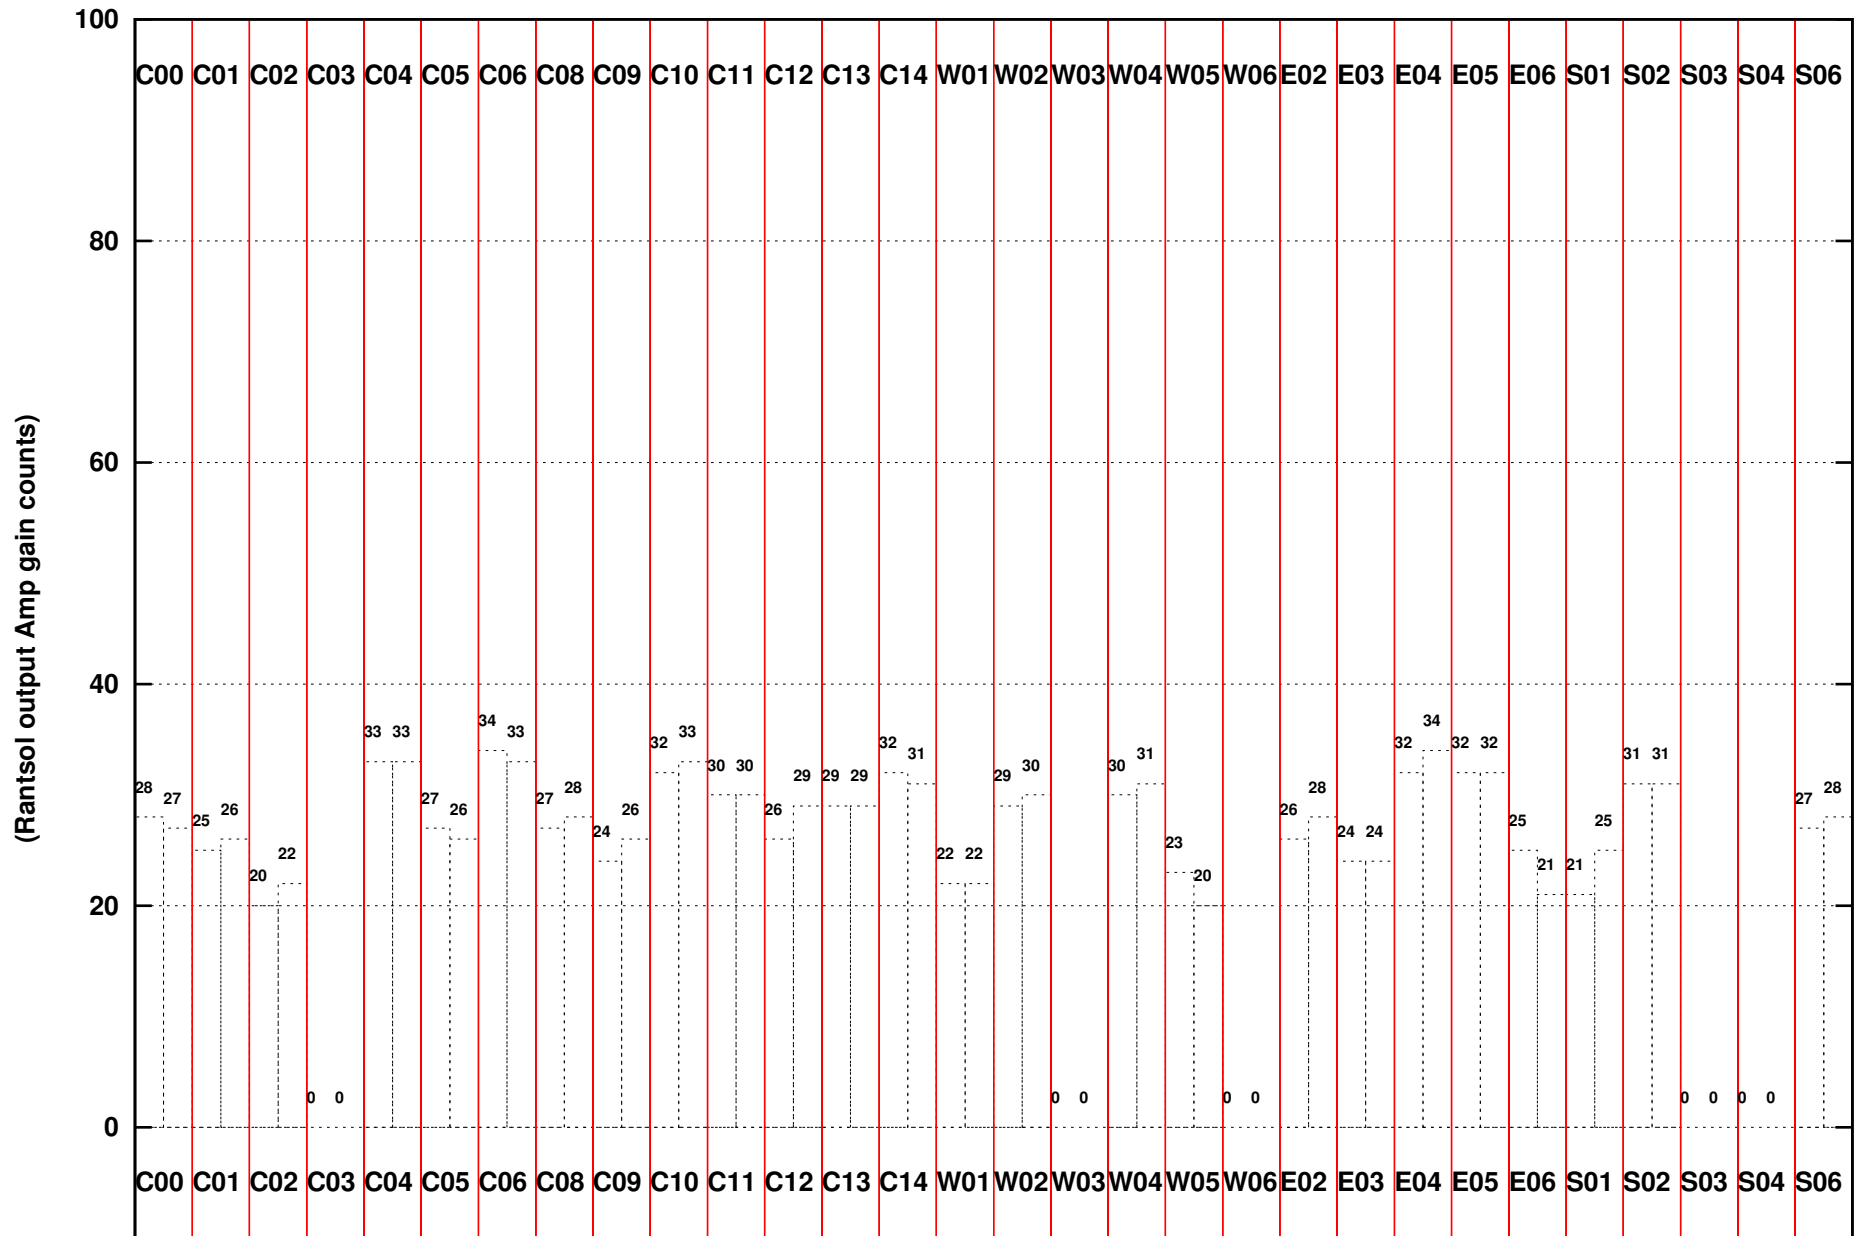

FRINGE STATUS (Rf:591.000,591.000 MHz., LO1:540.000,540.000 MHz., LO4/5:149.000,156.000 MHz.)

(File:/gsbifrddata1/02jun/28_045_02jun2015_2s.lta, scan:0, chan:80, Src:1154-350, Date:02Jun2015 19:11:39)