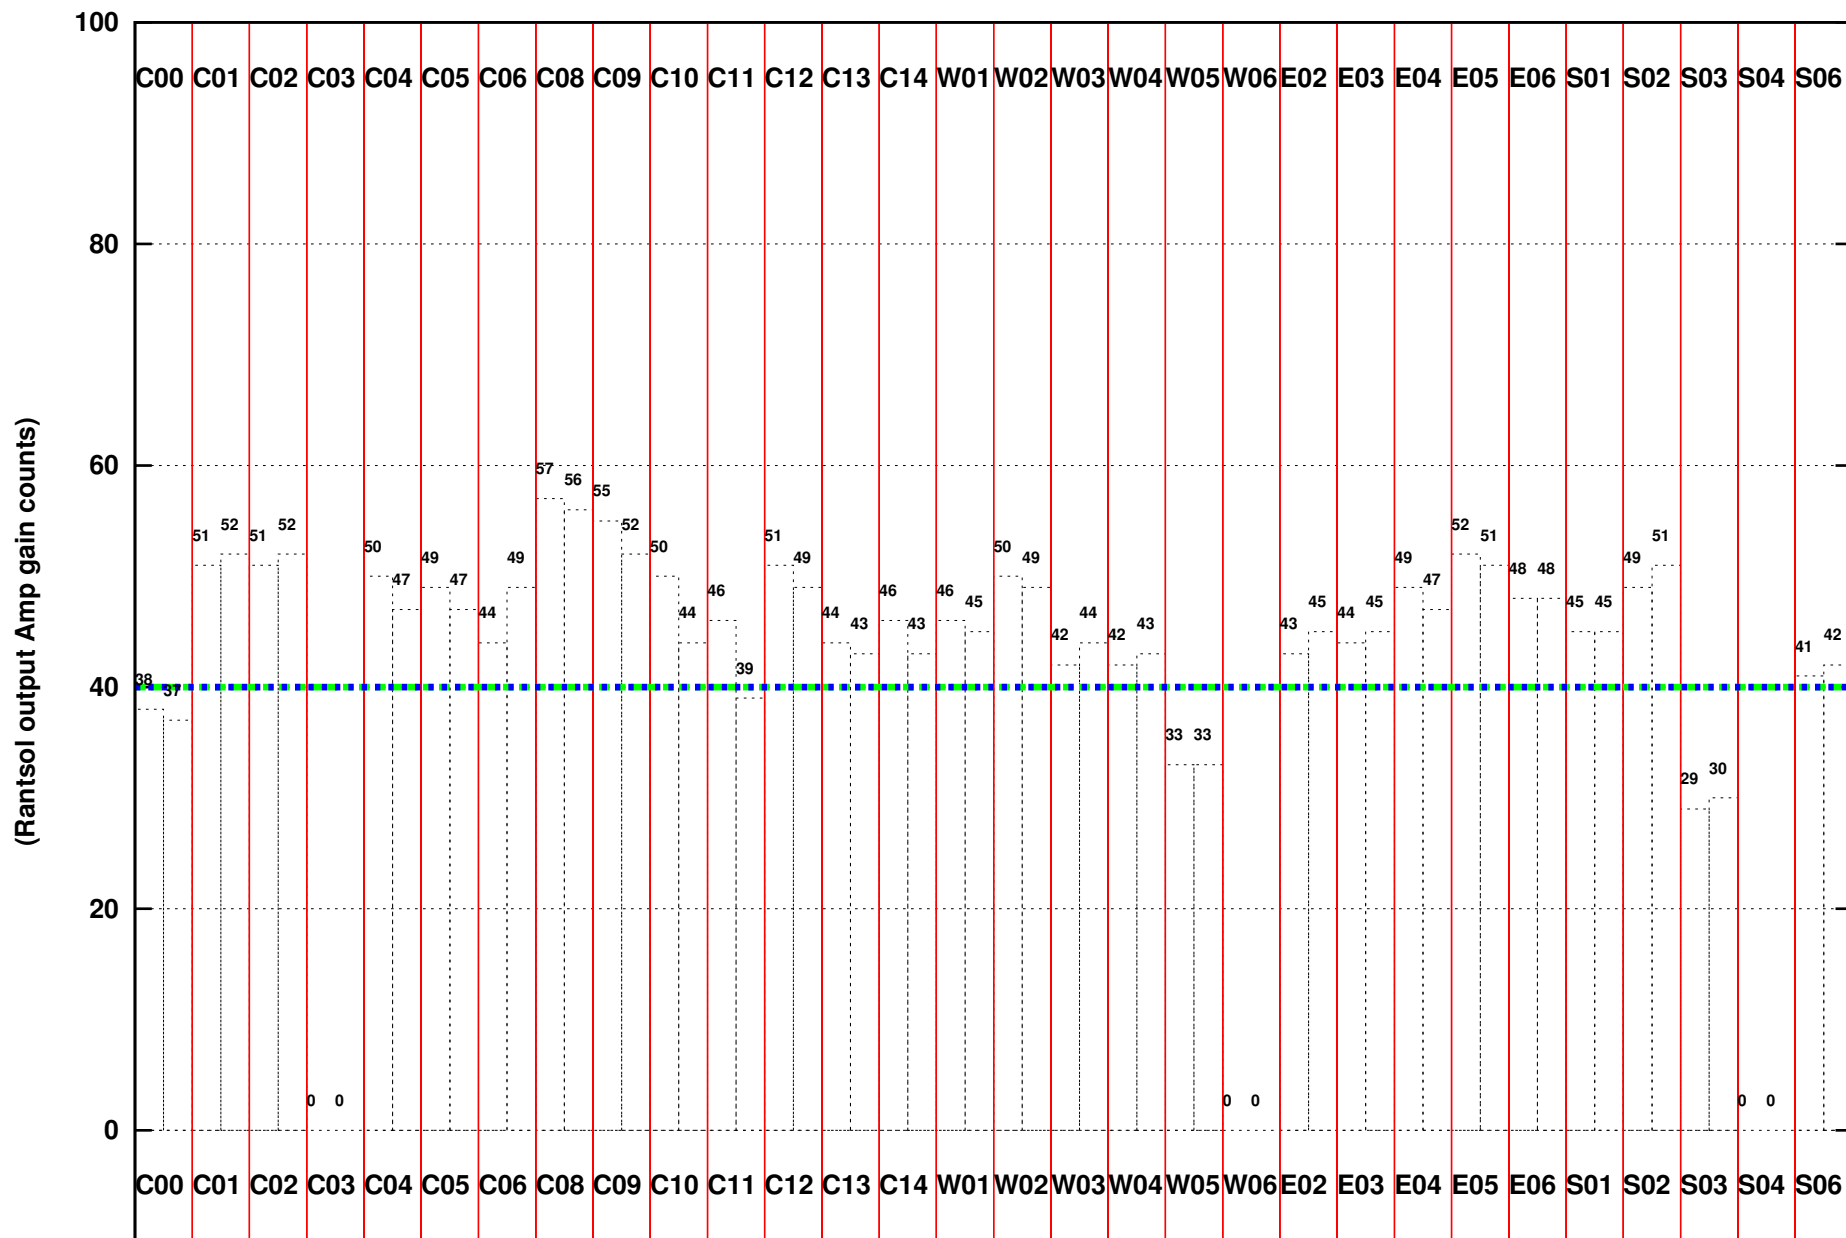

FRINGE STATUS (Rf:306.000,306.000 MHz., LO1:255.000,255.000 MHz., LO4/5:149.000,156.000 MHz.)

( File:/gsbifrddata/02jun/26\_055\_02jun2015.lta, scan:0, chan:80, Src:3C286, Date:02Jun2015 22:42:39)