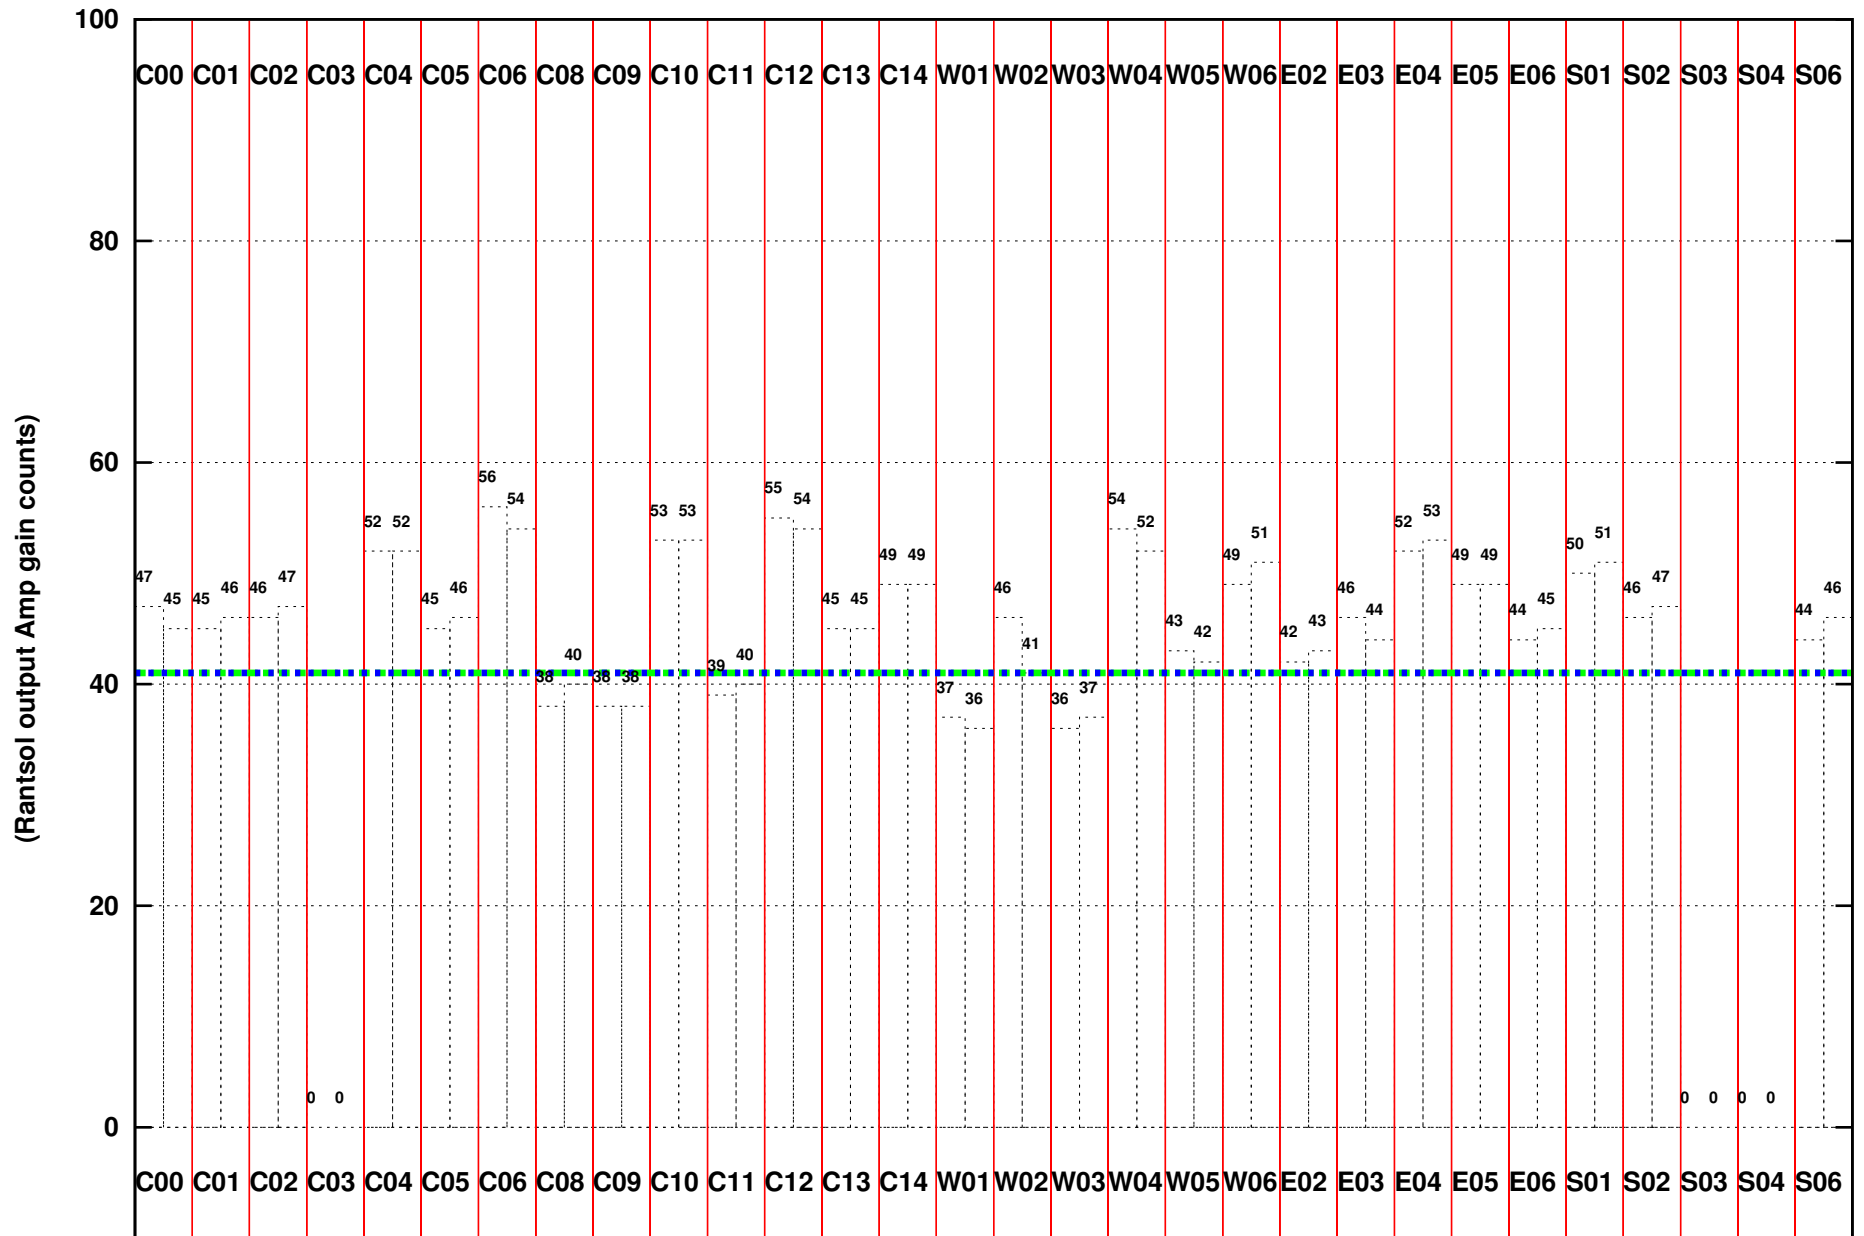

FRINGE STATUS (Rf:591.000,591.000 MHz., LO1:540.000,540.000 MHz., LO4/5:149.000,156.000 MHz.)

( File:/gsbifrddata/06jun/28\_021\_06jun2015.lta, scan:0, chan:80, Src:3C48, Date:06Jun2015 07:21:00)