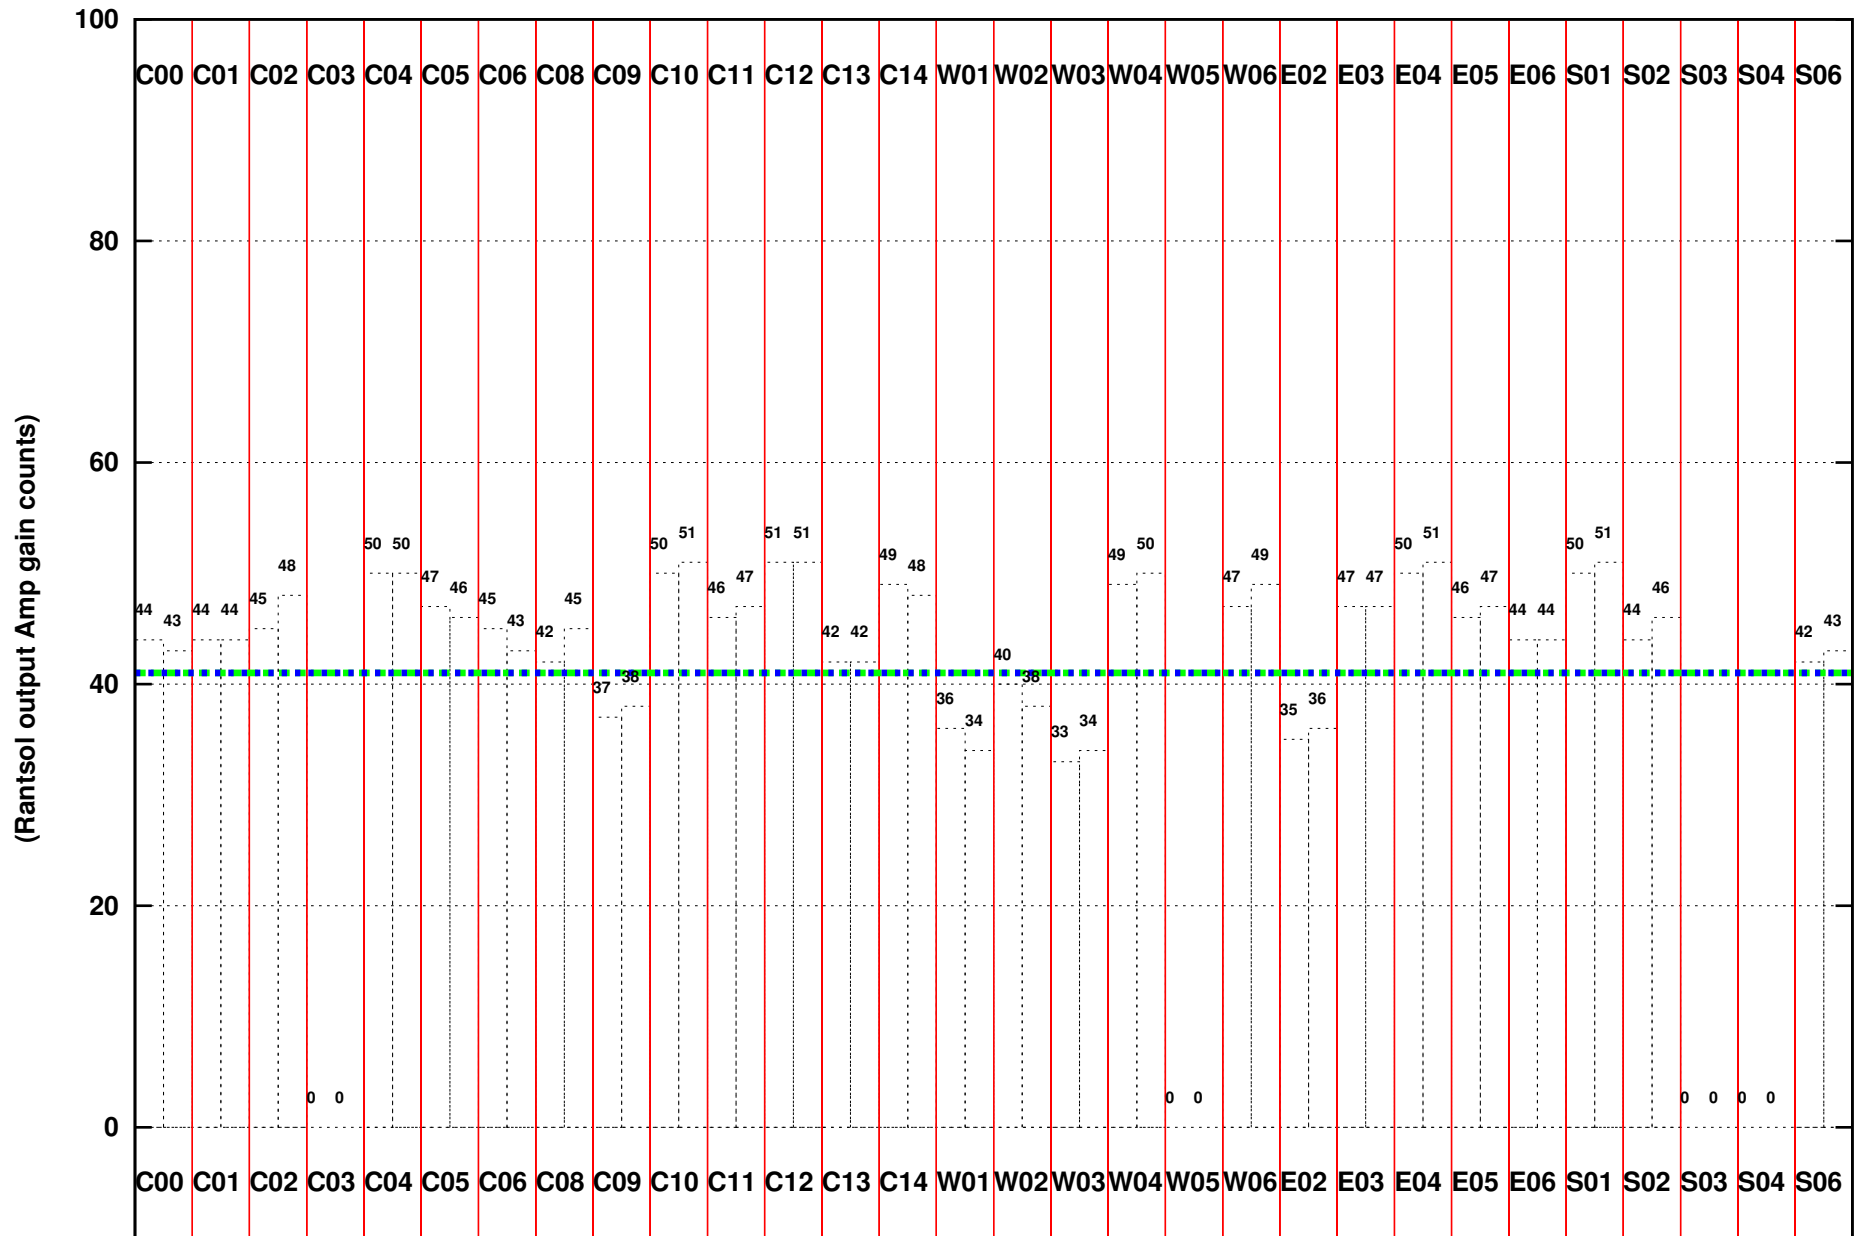

FRINGE STATUS (Rf:591.000,591.000 MHz., LO1:540.000,540.000 MHz., LO4/5:149.000,156.000 MHz.)

( File:/gsbifrddata/06jun/28\_061\_06jun2015.lta, scan:0, chan:80, Src:3C147, Date:06Jun2015 14:49:32)