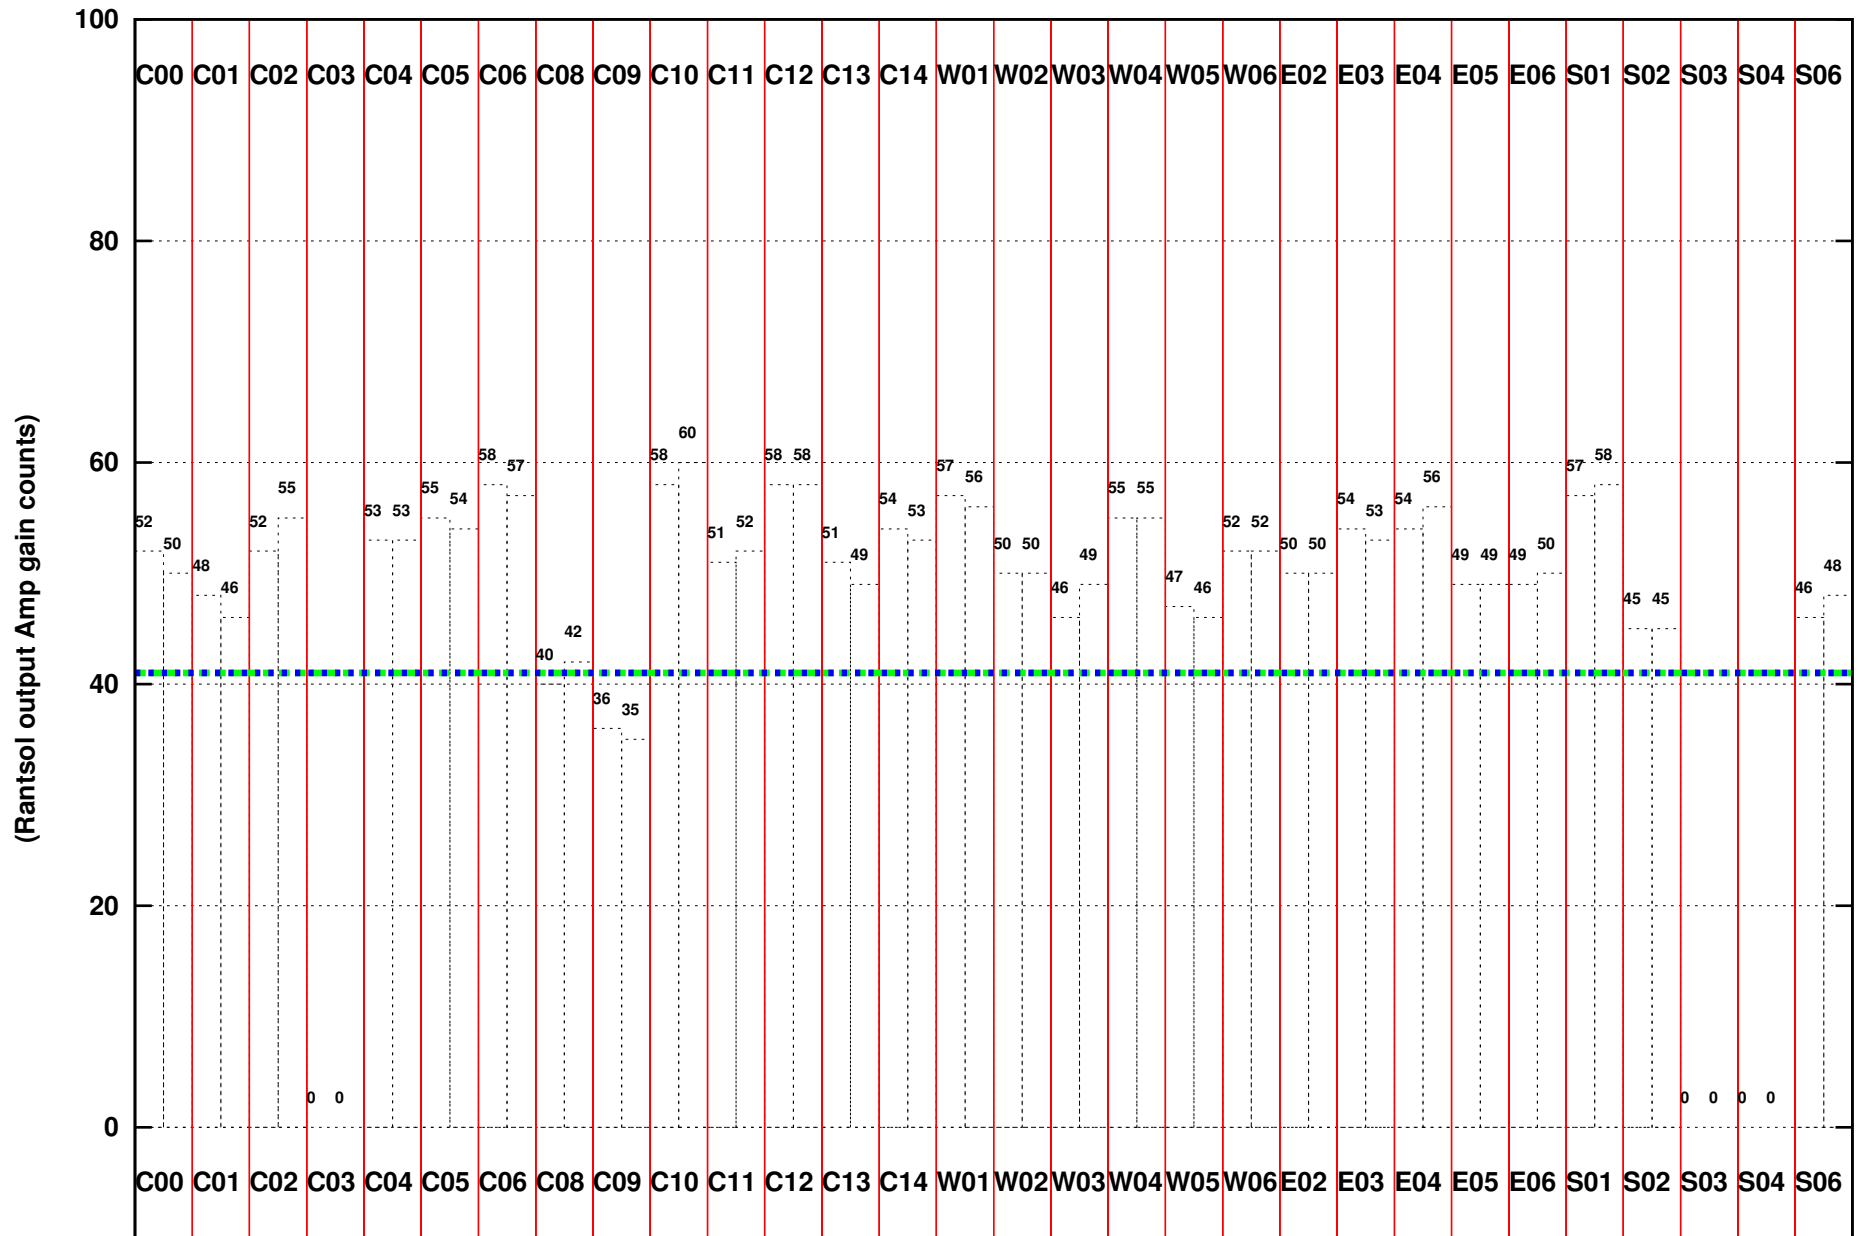

FRINGE STATUS (Rf:616.000,616.000 MHz., LO1:565.000,565.000 MHz., LO4/5:149.000,156.000 MHz.)

(File:/gsbifrddata/06jun/28_097_06jun2015.lta, scan:0, chan:80, Src:3C286, Date:06Jun2015 18:30:08)