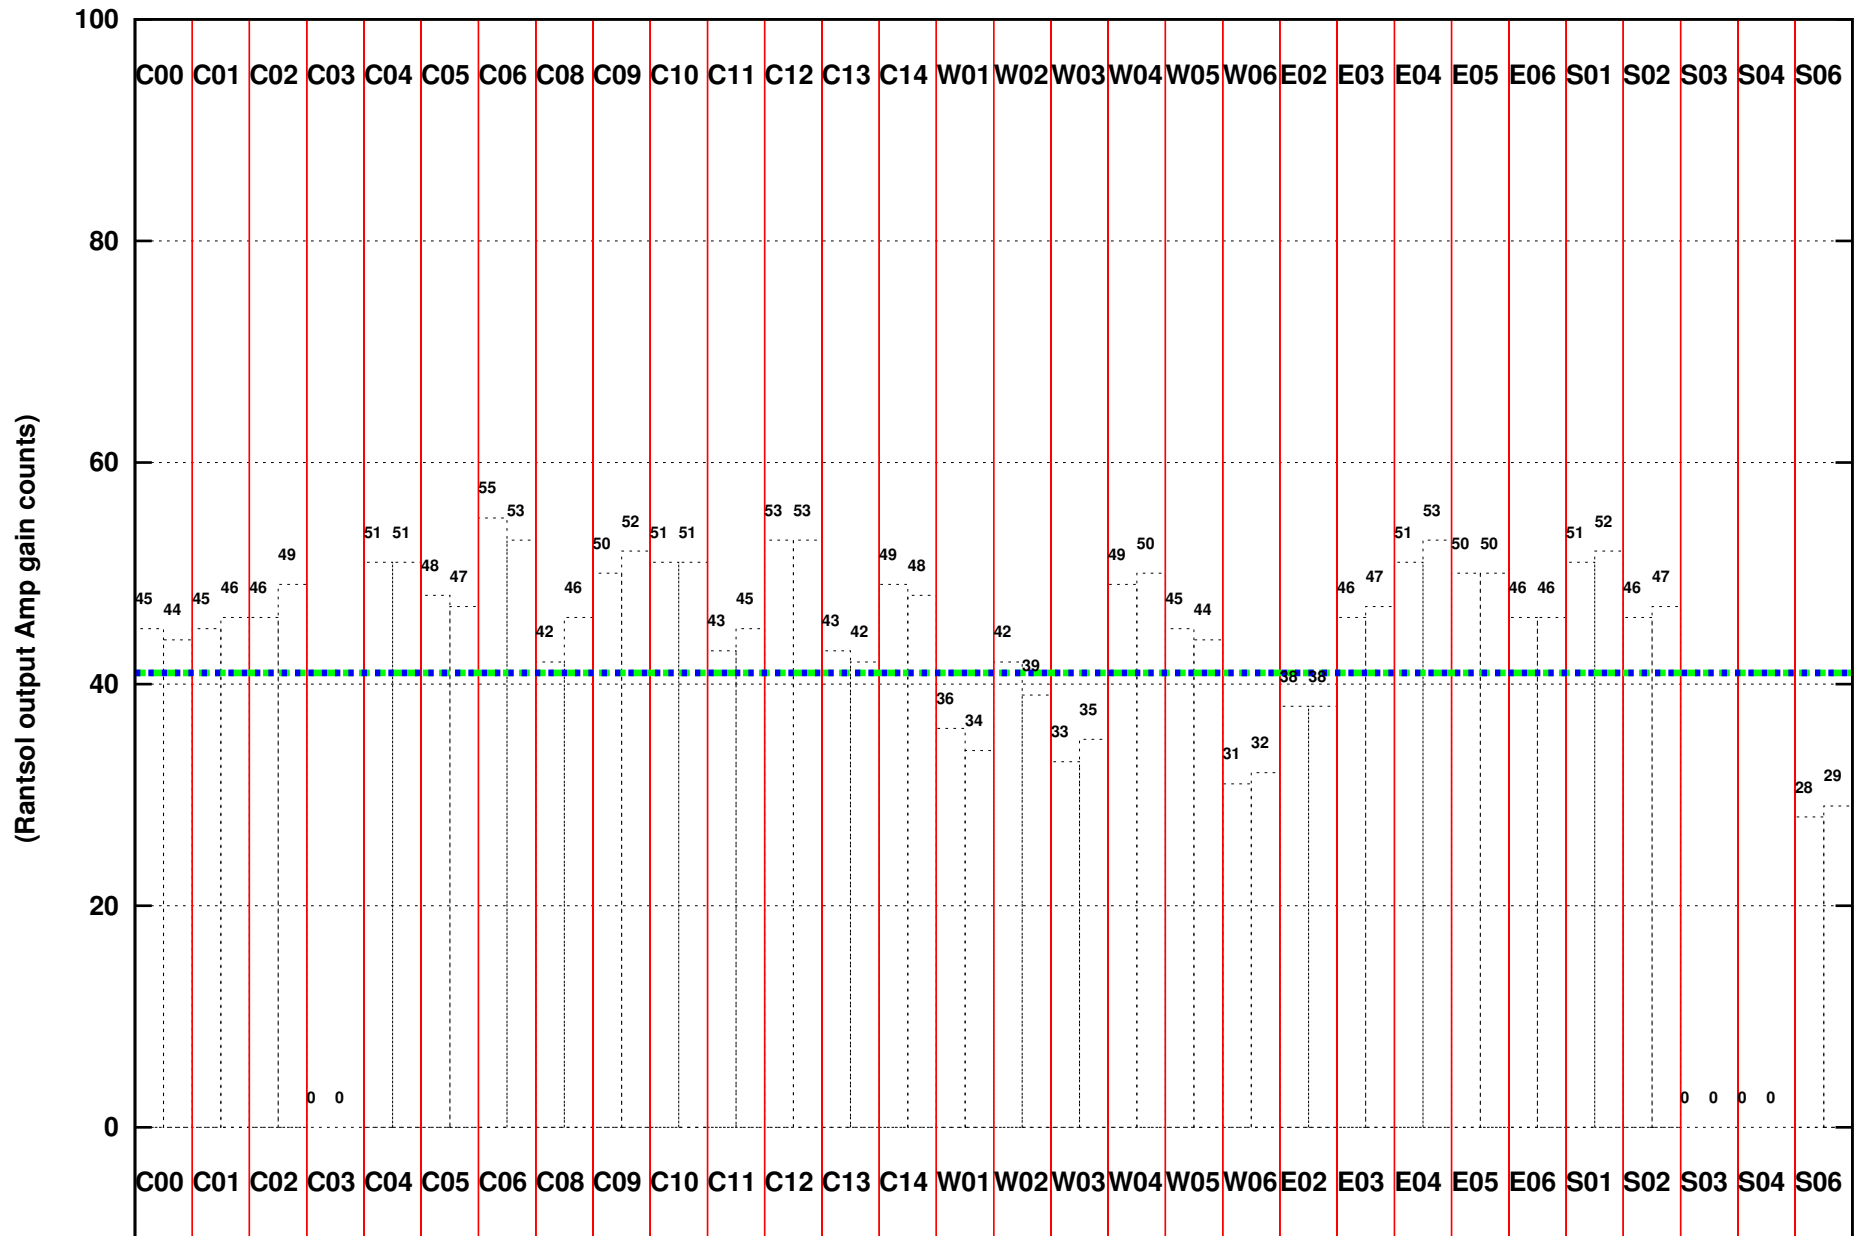

FRINGE STATUS (Rf:591.000,591.000 MHz., LO1:540.000,540.000 MHz., LO4/5:149.000,156.000 MHz.)

(File:/gsbifrddata/08jun/28_038_08jun2015.lta, scan:0, chan:80, Src:3C286, Date:08Jun2015 16:50:32)