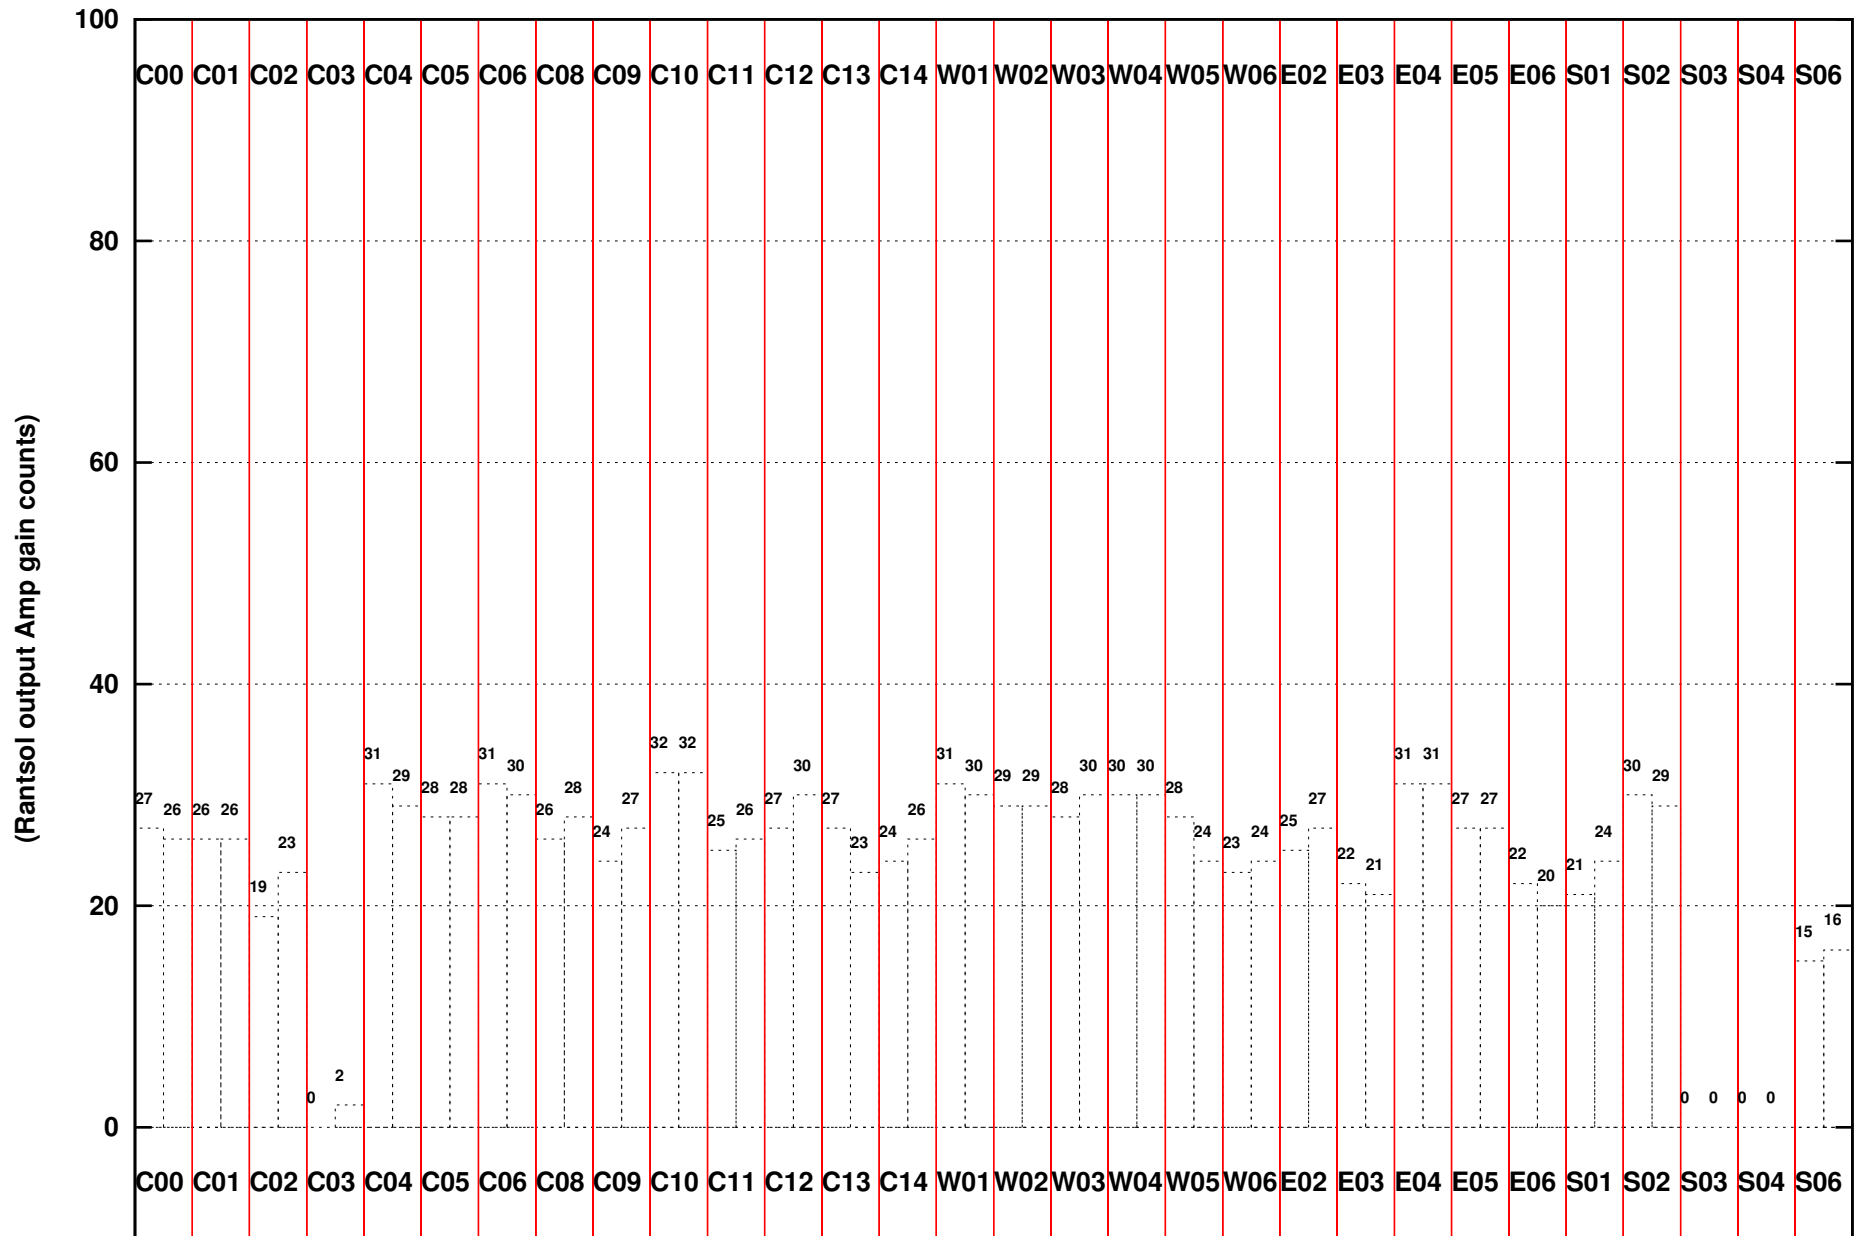

FRINGE STATUS (Rf:591.000,591.000 MHz., LO1:540.000,540.000 MHz., LO4/5:149.000,156.000 MHz.)

(File:/gsbifrddata1/09jun/28_045_09jun2015_2s.lta, scan:0, chan:80, Src:1154-350, Date:09Jun2015 18:43:34)