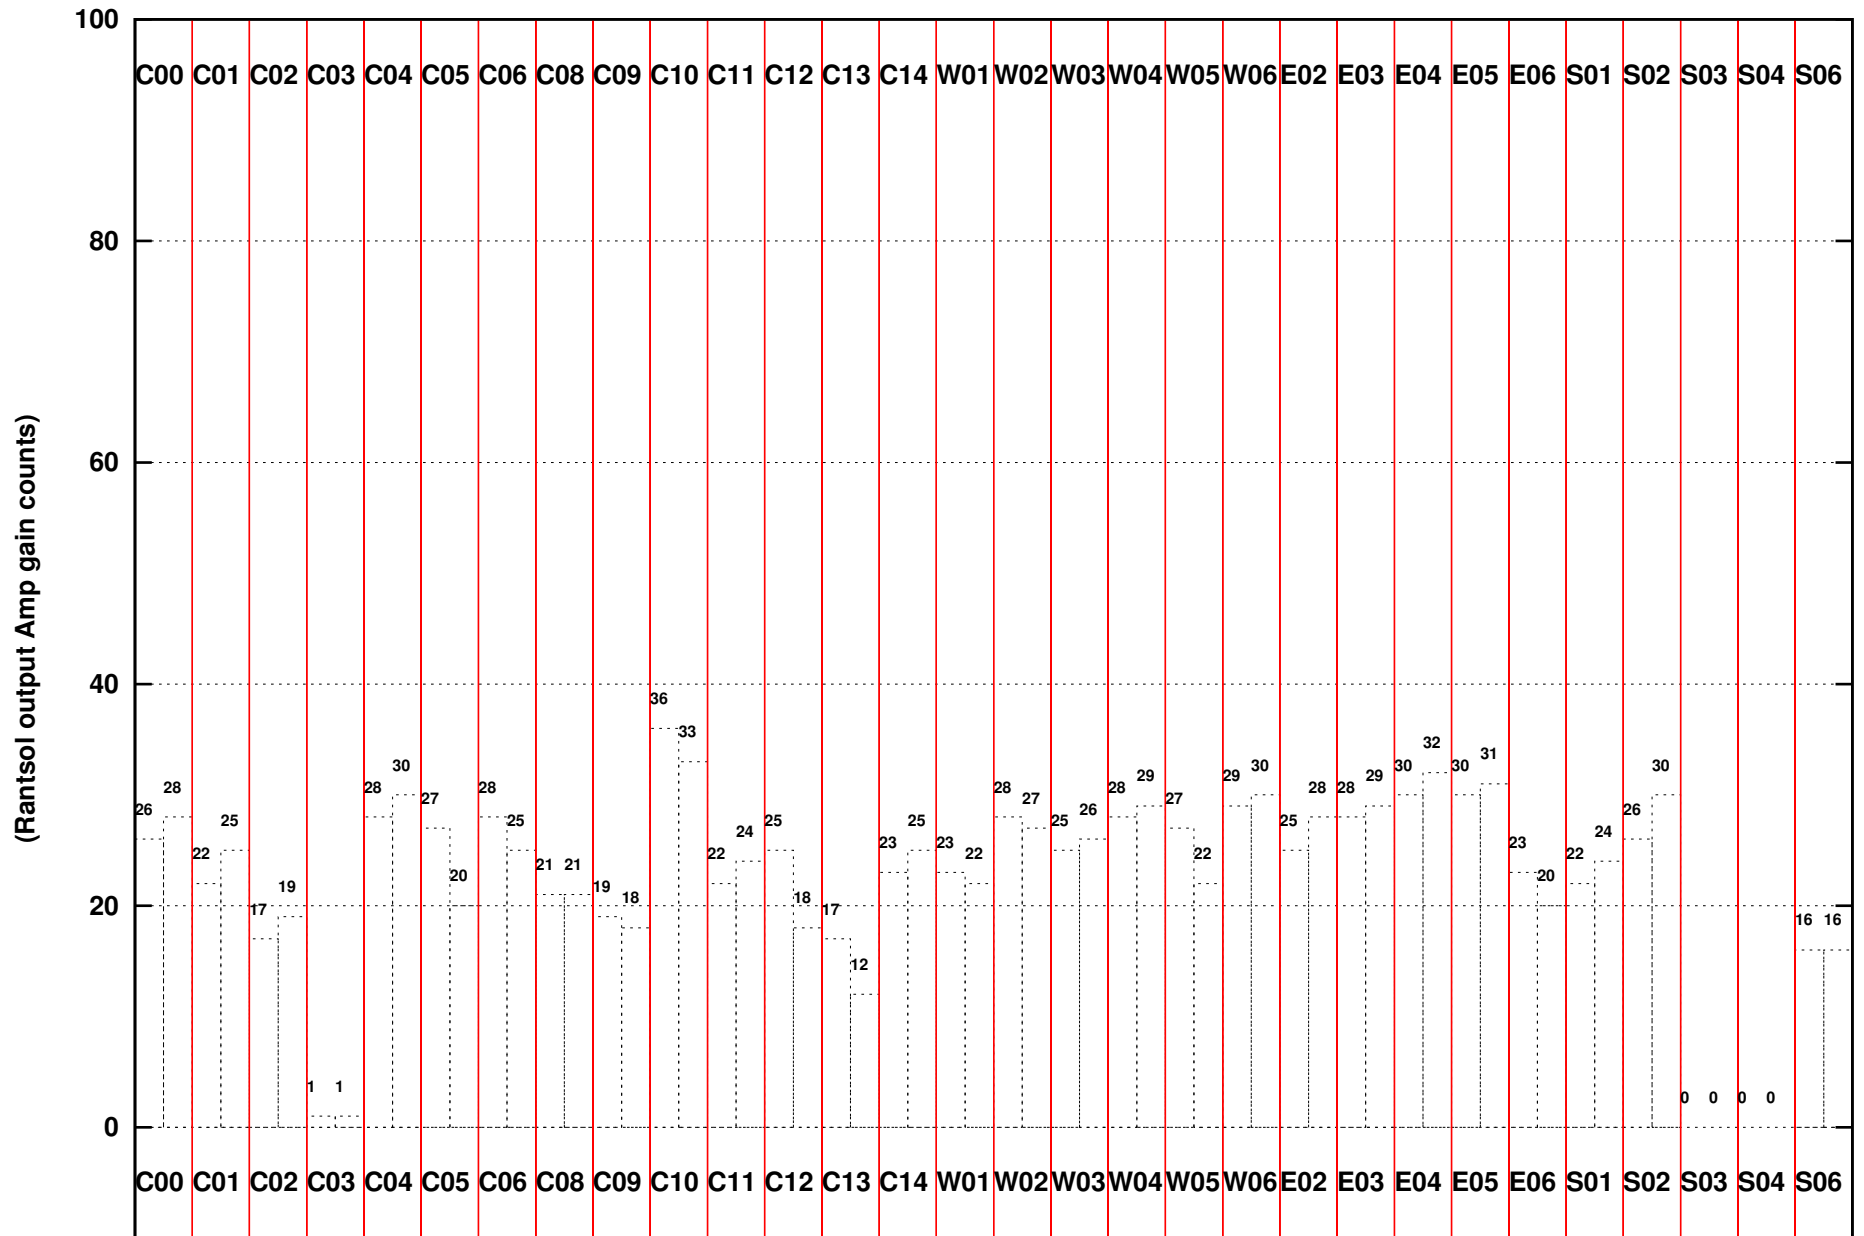

FRINGE STATUS (Rf:591.000,591.000 MHz., LO1:540.000,540.000 MHz., LO4/5:149.000,156.000 MHz.)

(File:/gsbifrddata1/11jun/28_045_11jun2015_2s.lta, scan:0, chan:80, Src:1154-350, Date:11Jun2015 17:40:47)