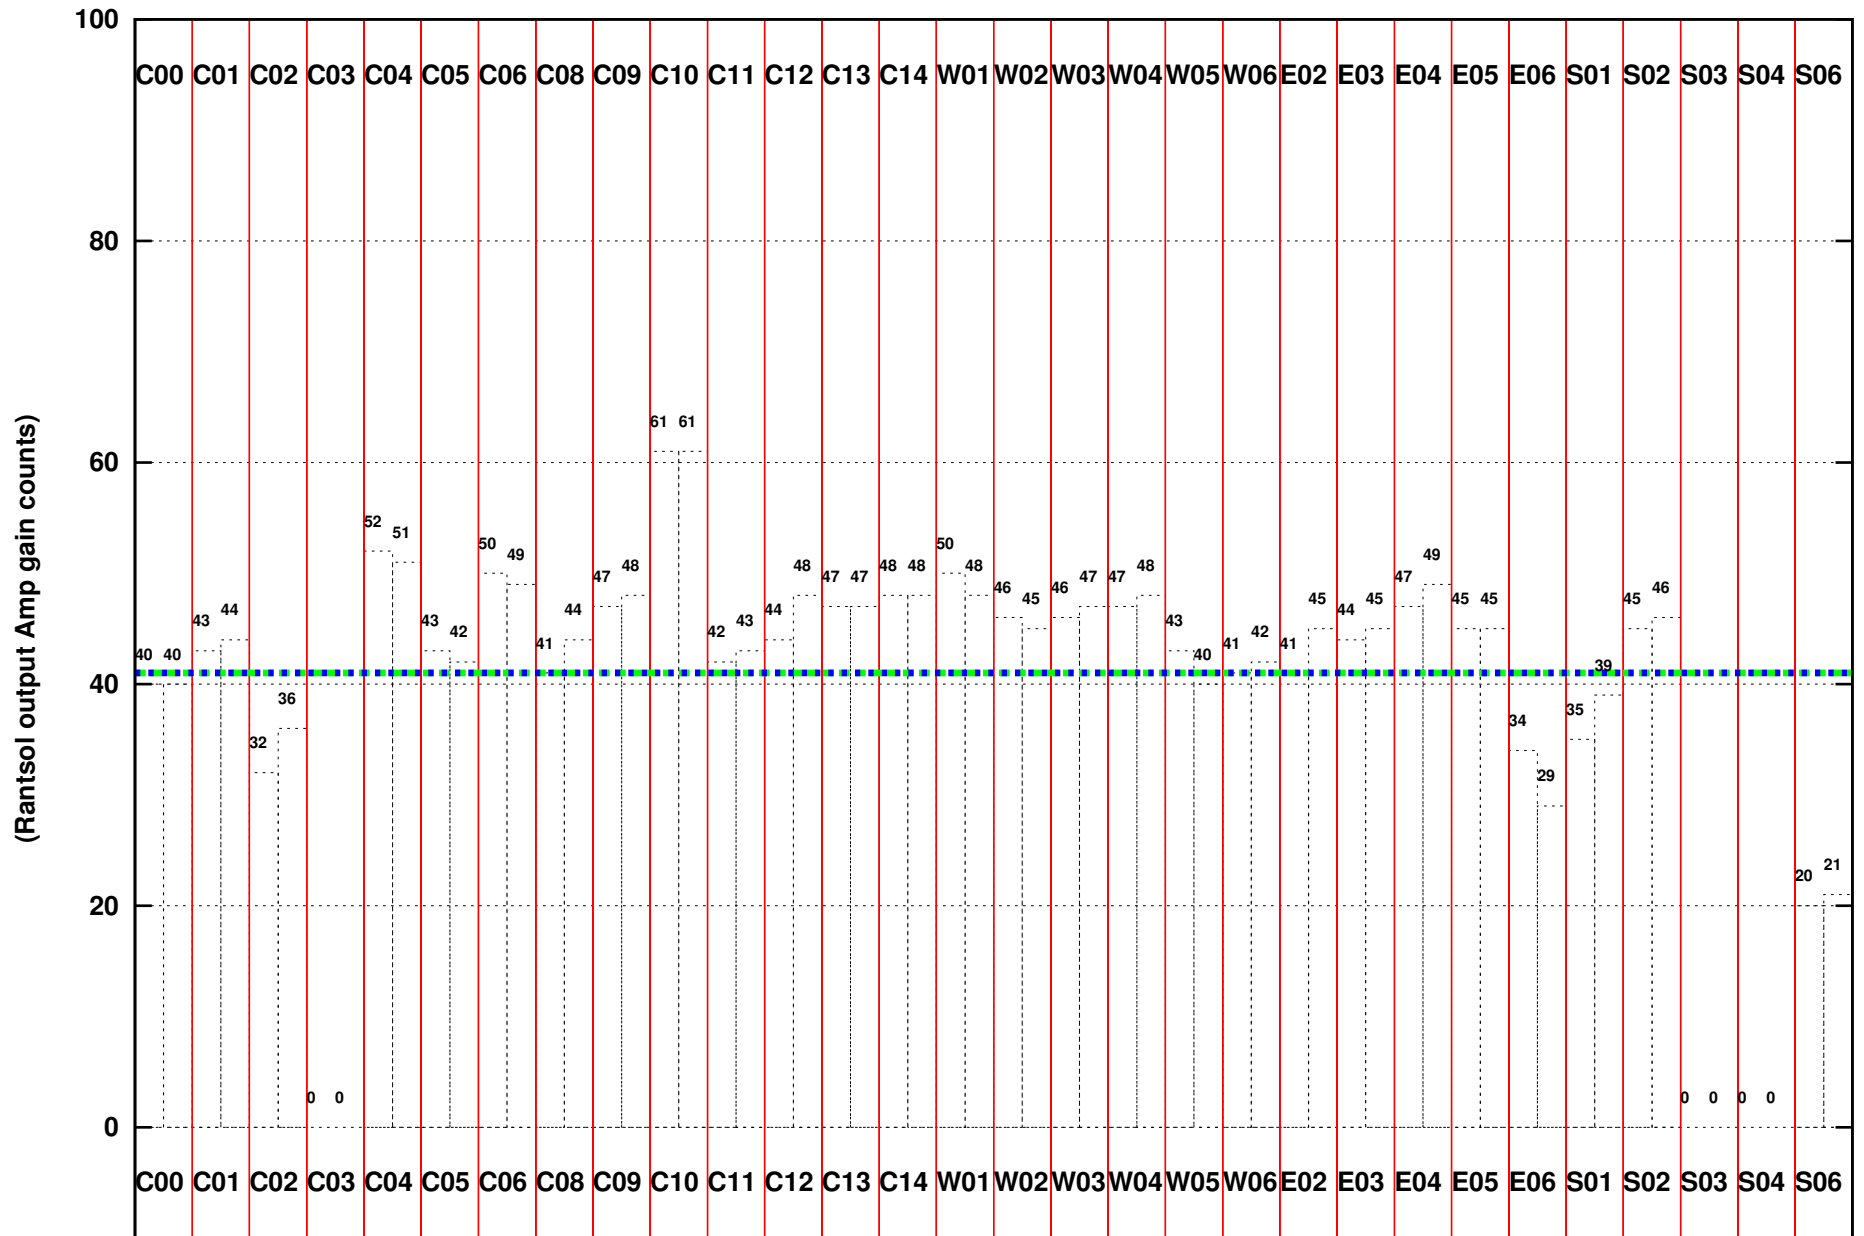

FRINGE STATUS (Rf:591.000,591.000 MHz., LO1:540.000,540.000 MHz., LO4/5:149.000,156.000 MHz.)

(File:/gsbifrdta/11jun/27_011_11jun2015.lta, scan:0, chan:80, Src:3C286, Date:11Jun2015 20:51:45)