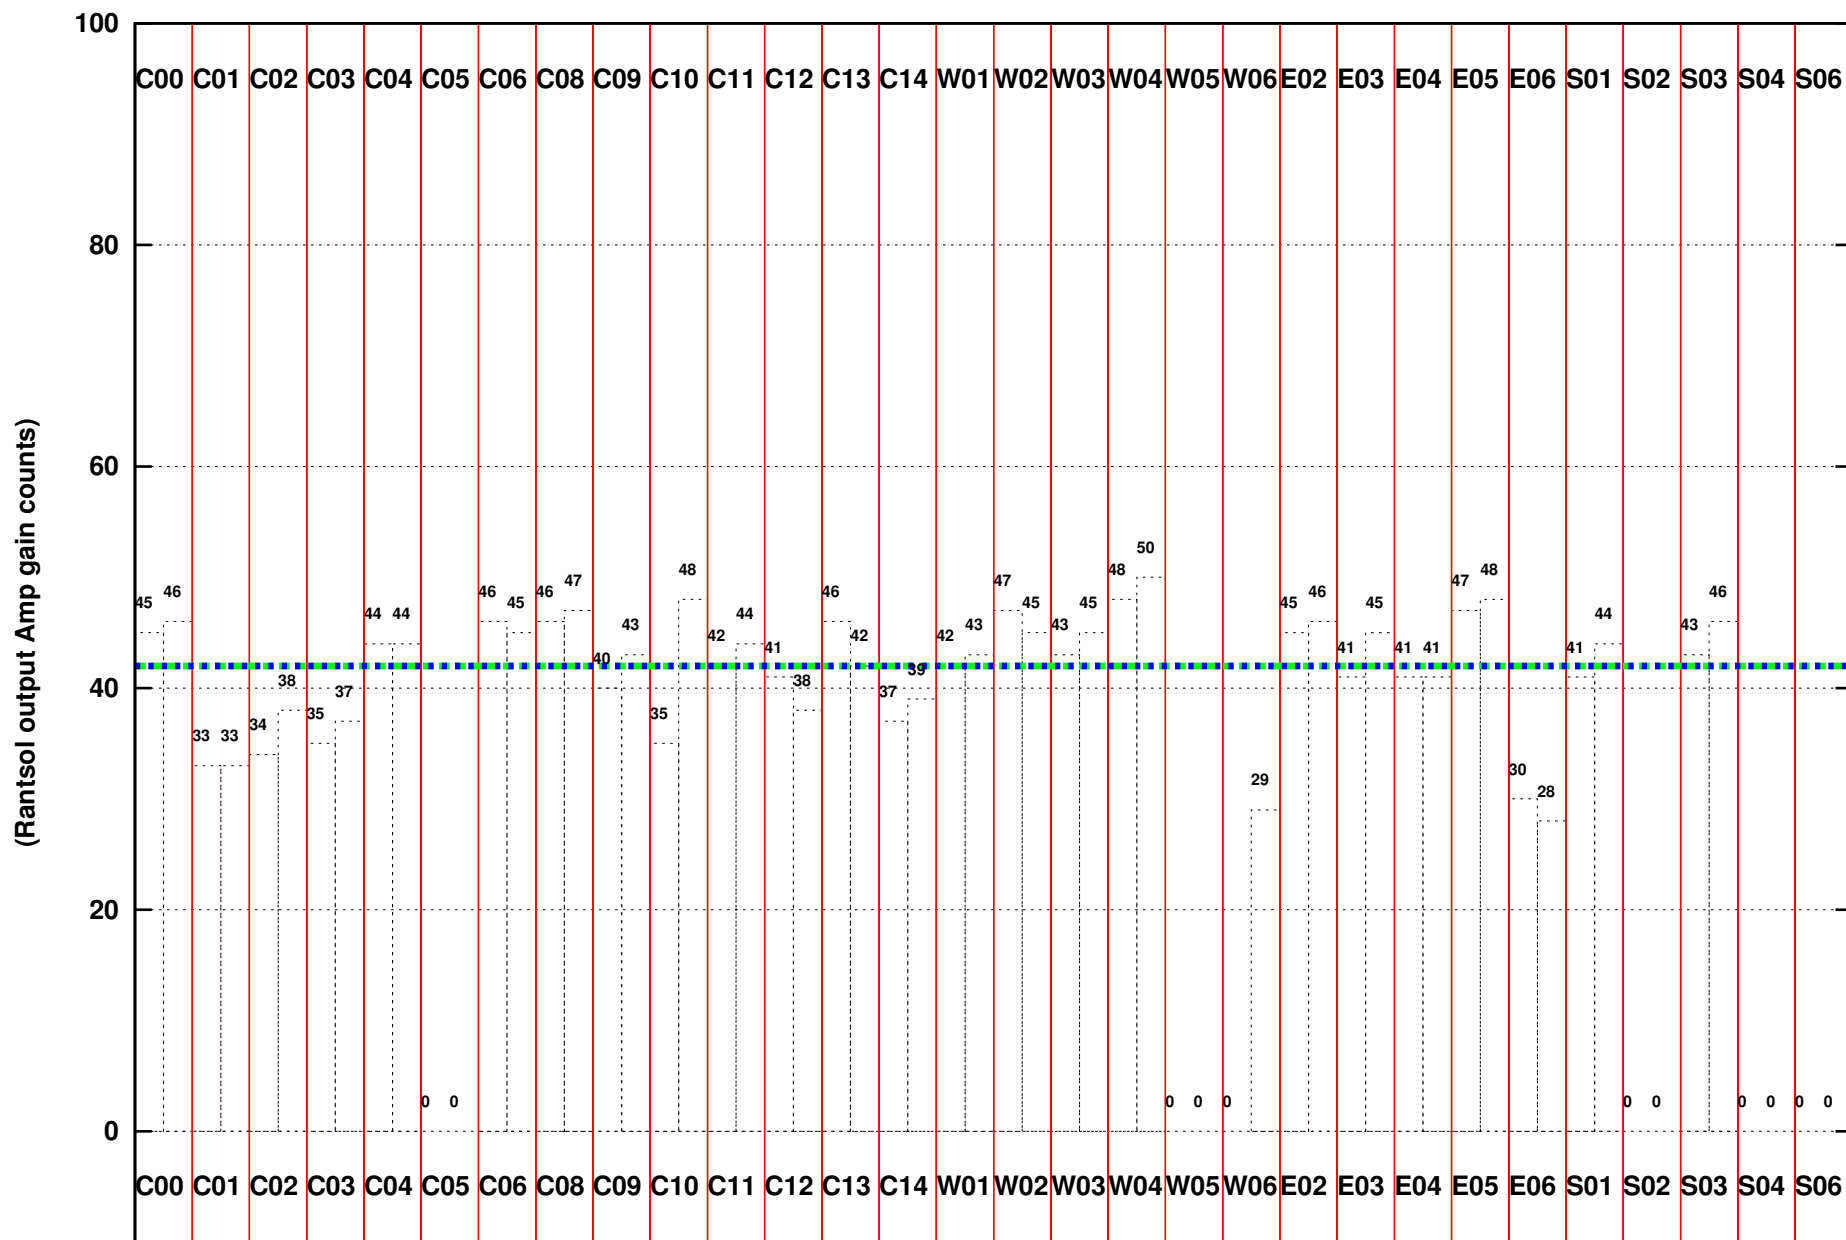

FRINGE STATUS (Rf:1415.183,1415.183 MHz., LO1:1345.000,1345.000 MHz., LO4/5:129.817,175.183 MHz.)

( File:/gsbifrddata/13jun/28\_025\_13jun2015.lta, scan:0, chan:80, Src:3C147, Date:13Jun2015 12:55:04)