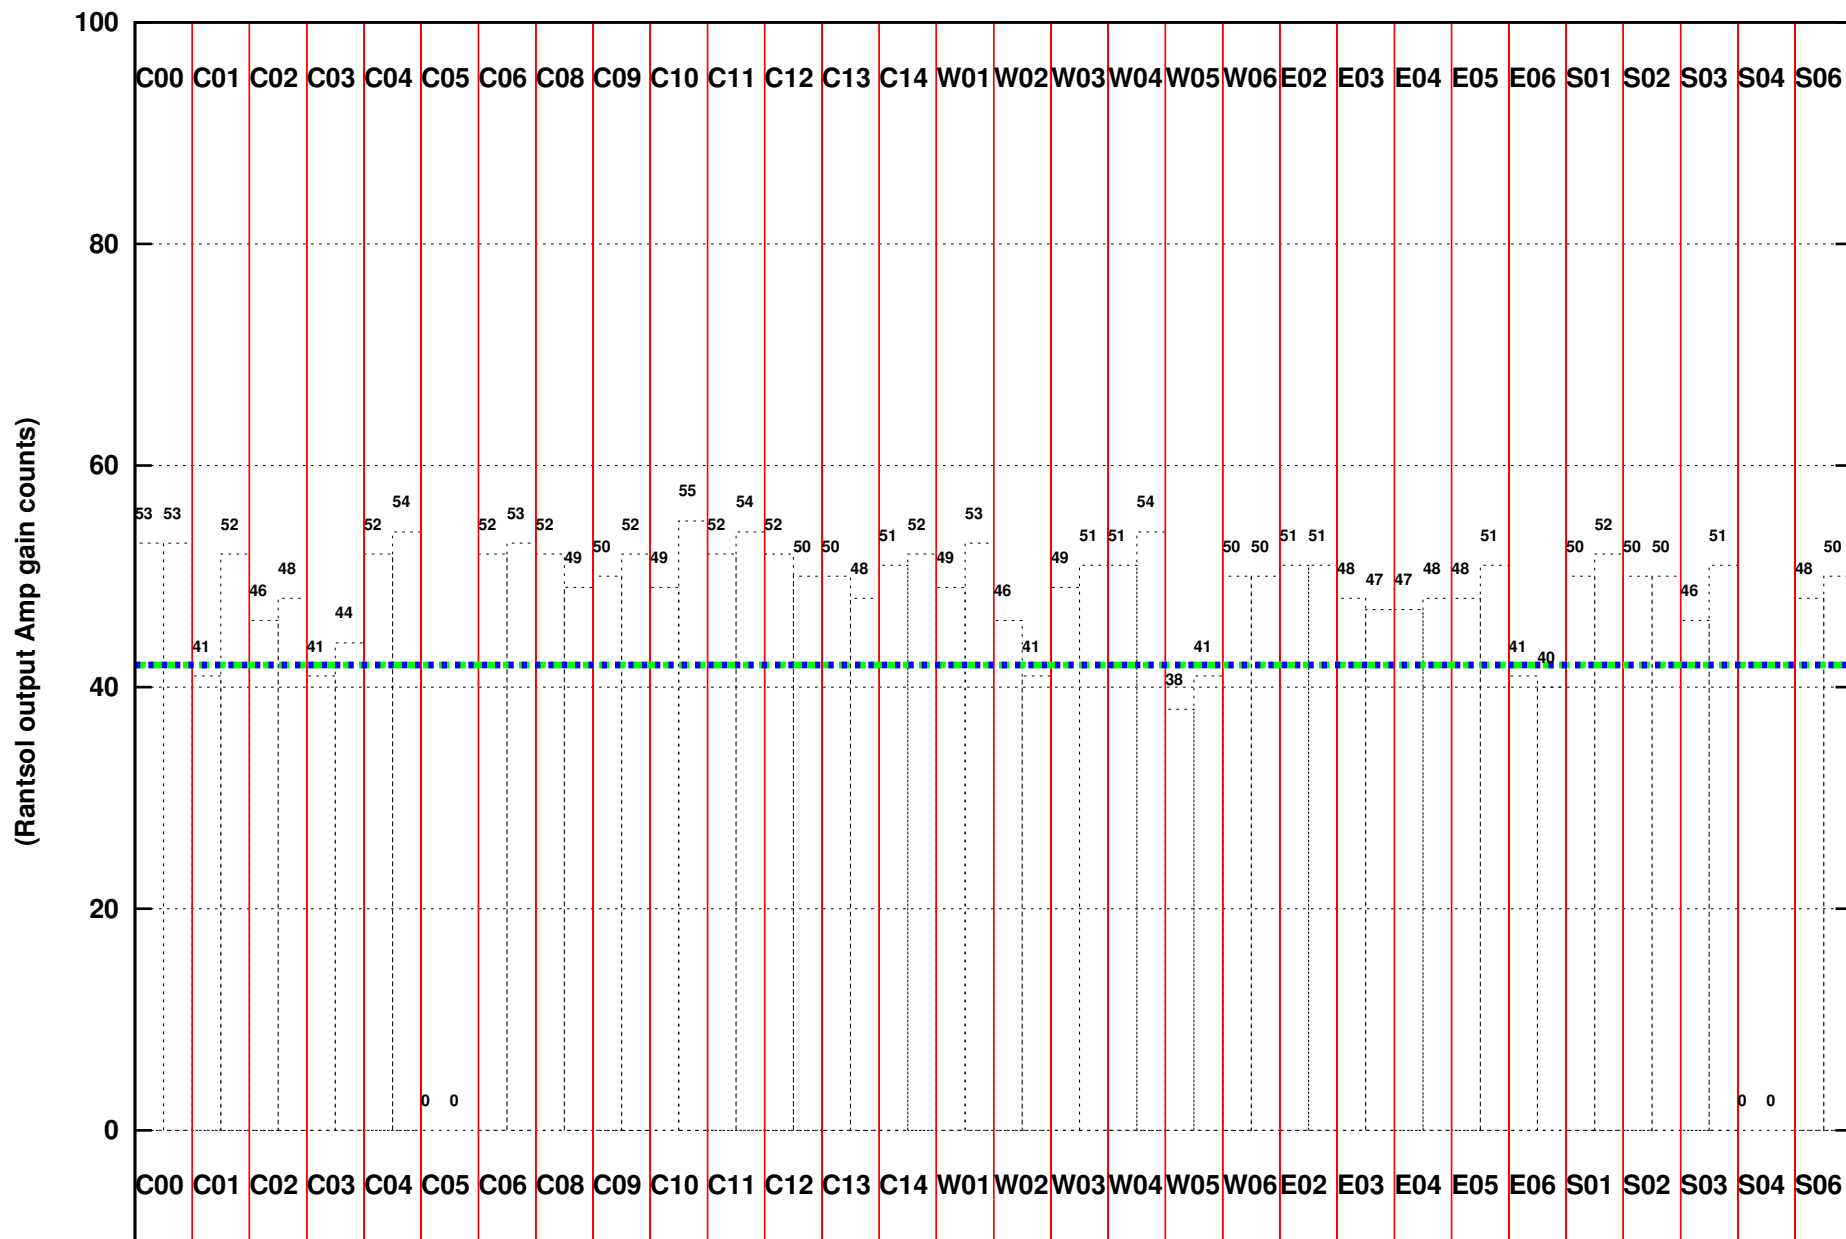

FRINGE STATUS (Rf:1187.683,1187.683 MHz., LO1:1115.000,1115.000 MHz., LO4/5:127.317,177.683 MHz.)

(File:/gsbifrdta1/14jun/28_094_14jun2015.lta, scan:0, chan:80, Src:3C286, Date:14Jun2015 17:59:19)