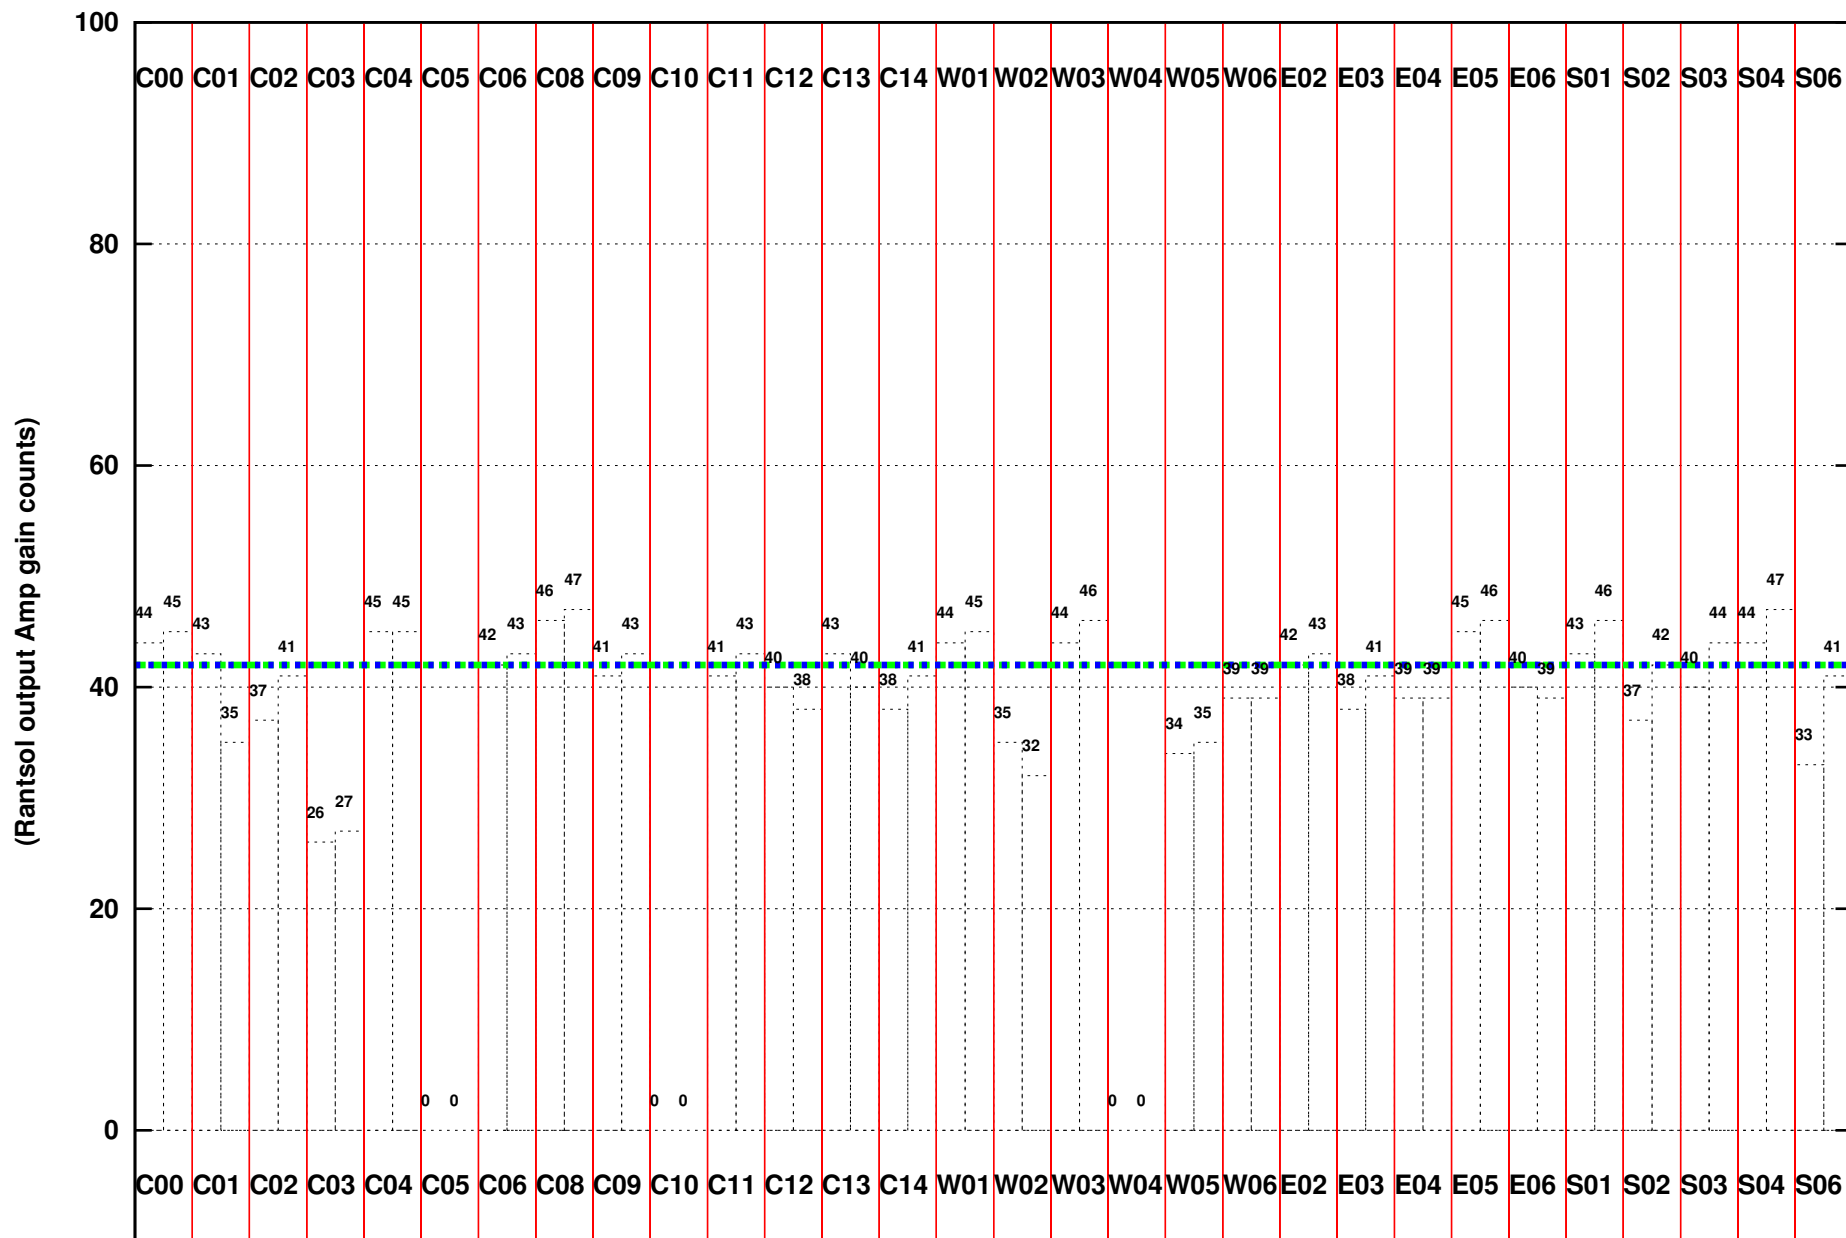

FRINGE STATUS (Rf:1409.883,1409.883 MHz., LO1:1340.000,1340.000 MHz., LO4/5:130.117,174.883 MHz.)

( File:/gsbifrdta/15jun/28\_025\_15jun2015.lta, scan:0, chan:80, Src:3C147, Date:15Jun2015 18:06:51)