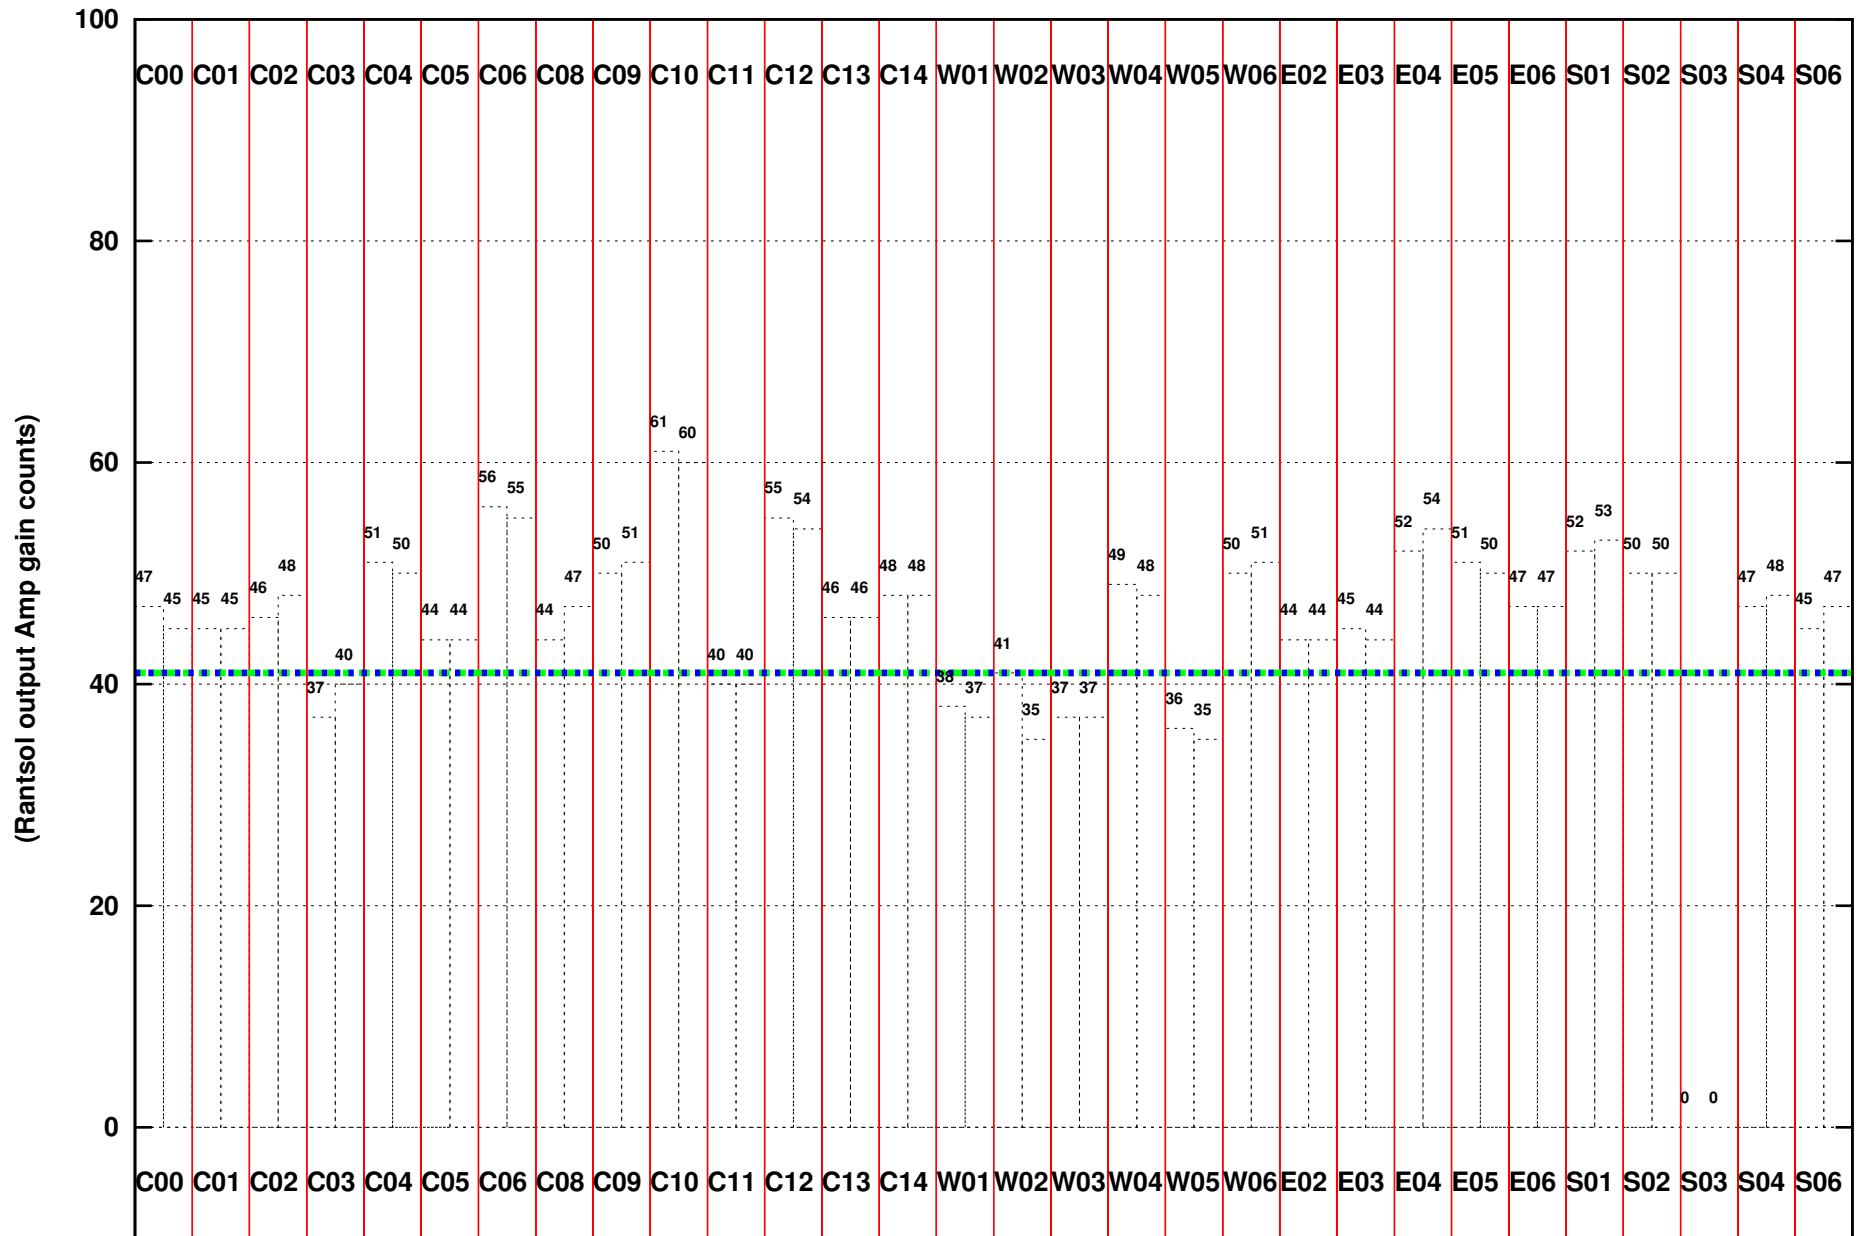

FRINGE STATUS (Rf:591.000,591.000 MHz., LO1:540.000,540.000 MHz., LO4/5:149.000,156.000 MHz.)

(File:/gsbifrddata/19jun/28_081_19jun2015.lta, scan:0, chan:80, Src:3C286, Date:19Jun2015 01:16:54)