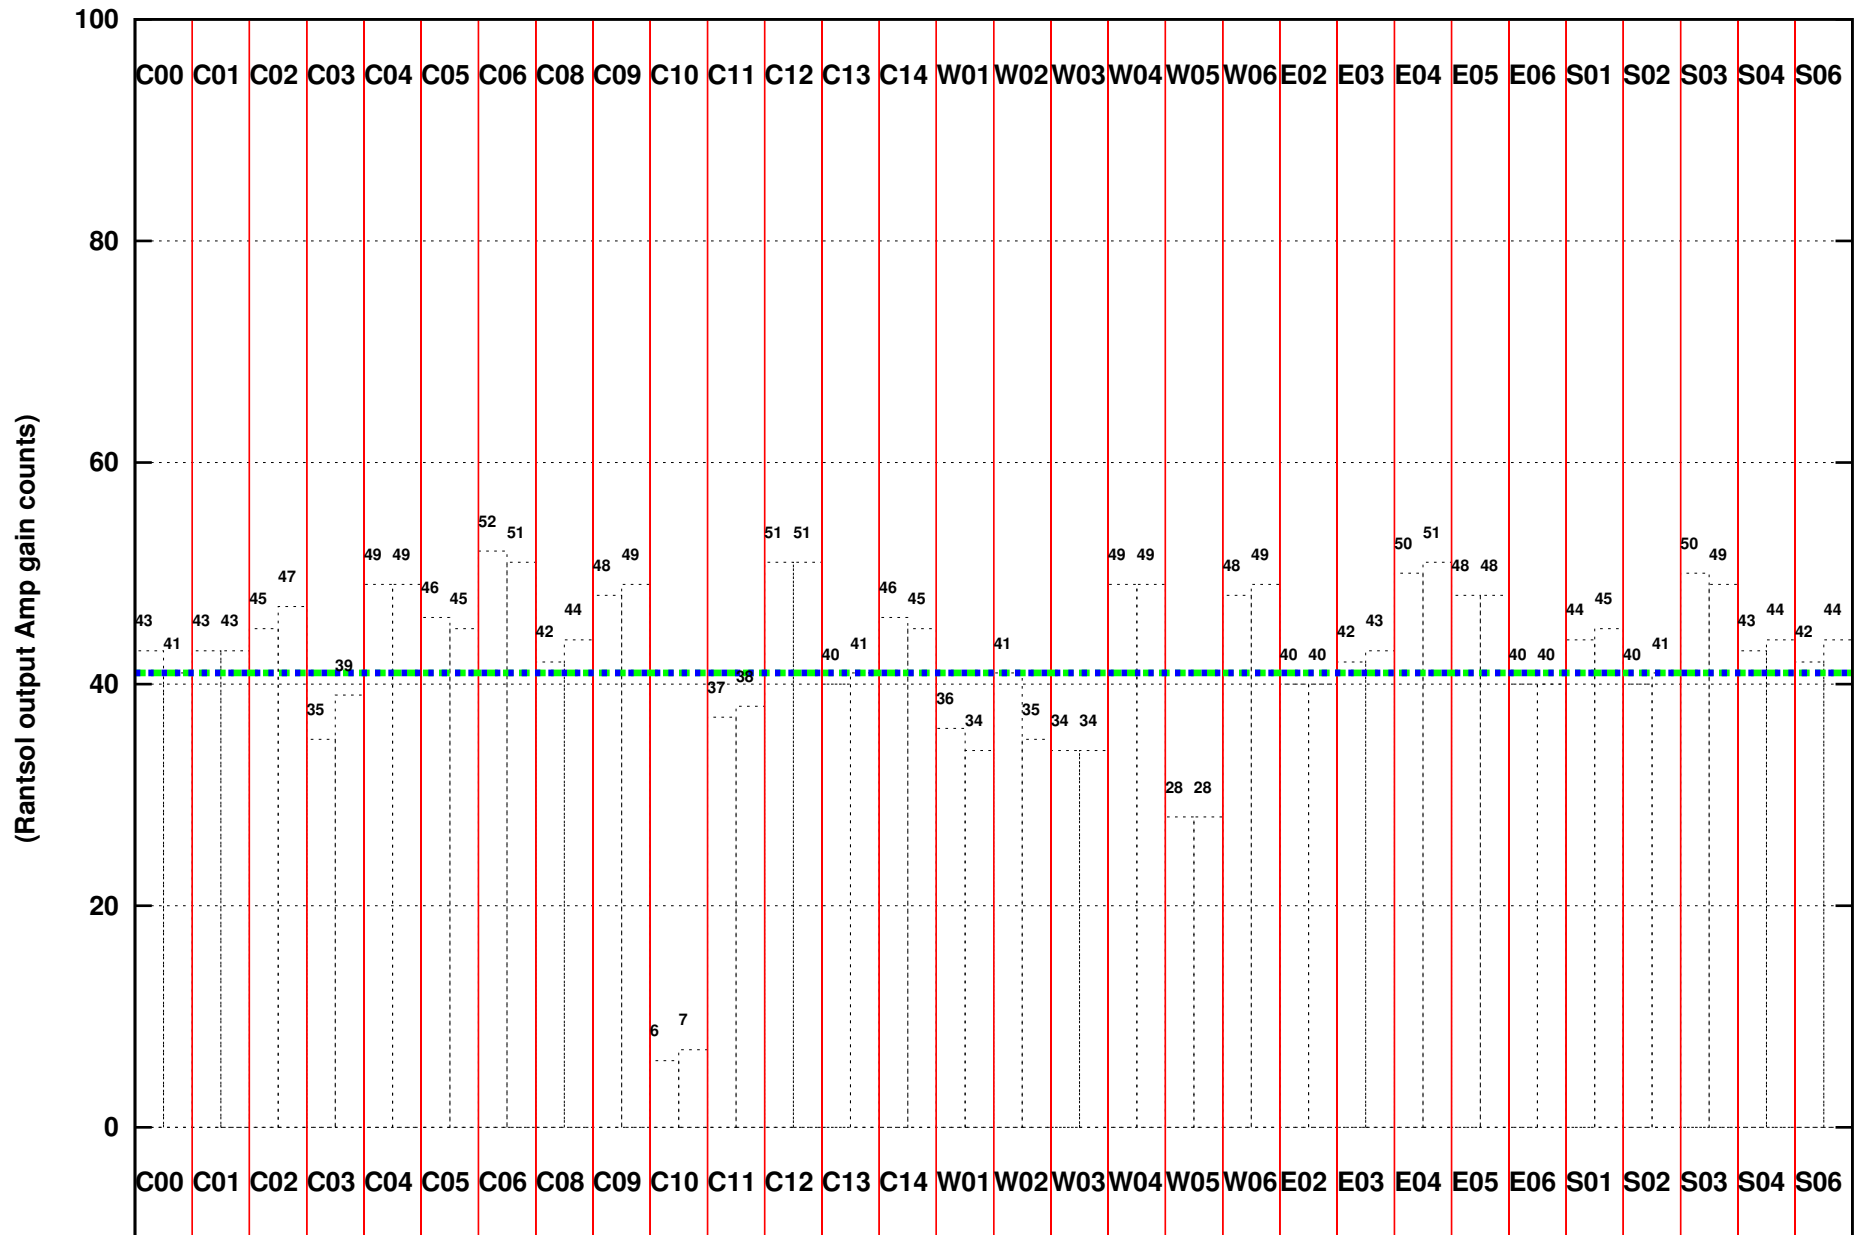

FRINGE STATUS (Rf:591.000,591.000 MHz., LO1:540.000,540.000 MHz., LO4/5:149.000,156.000 MHz.)

( File:/gsbifrddata/20jun/28\_038\_20jun2015.lta, scan:0, chan:80, Src:3C147, Date:20Jun2015 17:09:33)