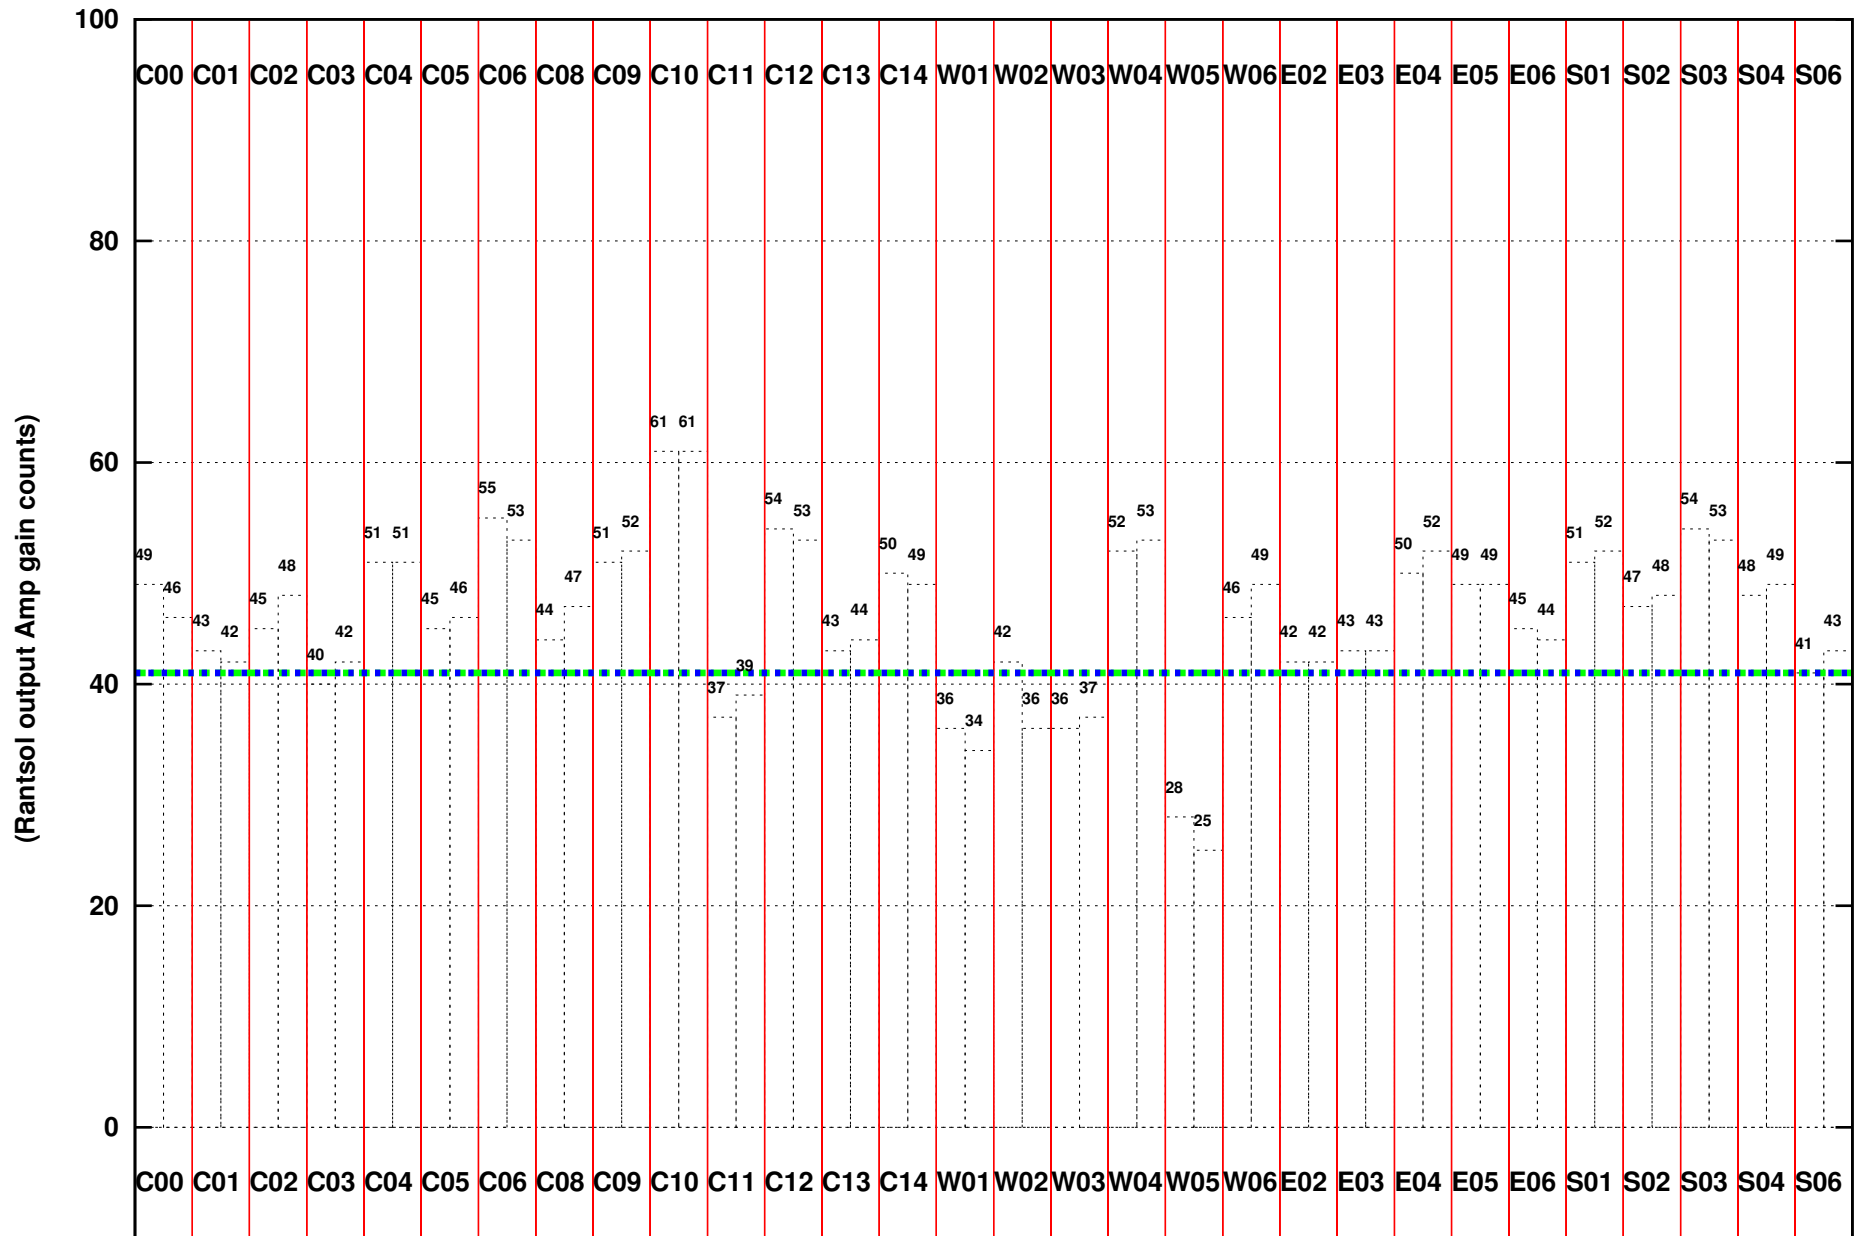

FRINGE STATUS (Rf:591.000,591.000 MHz., LO1:540.000,540.000 MHz., LO4/5:149.000,156.000 MHz.)

(File:/gsbifrddata/20jun/28_062_20jun2015.lta, scan:0, chan:80, Src:3C286, Date:20Jun2015 21:13:21)