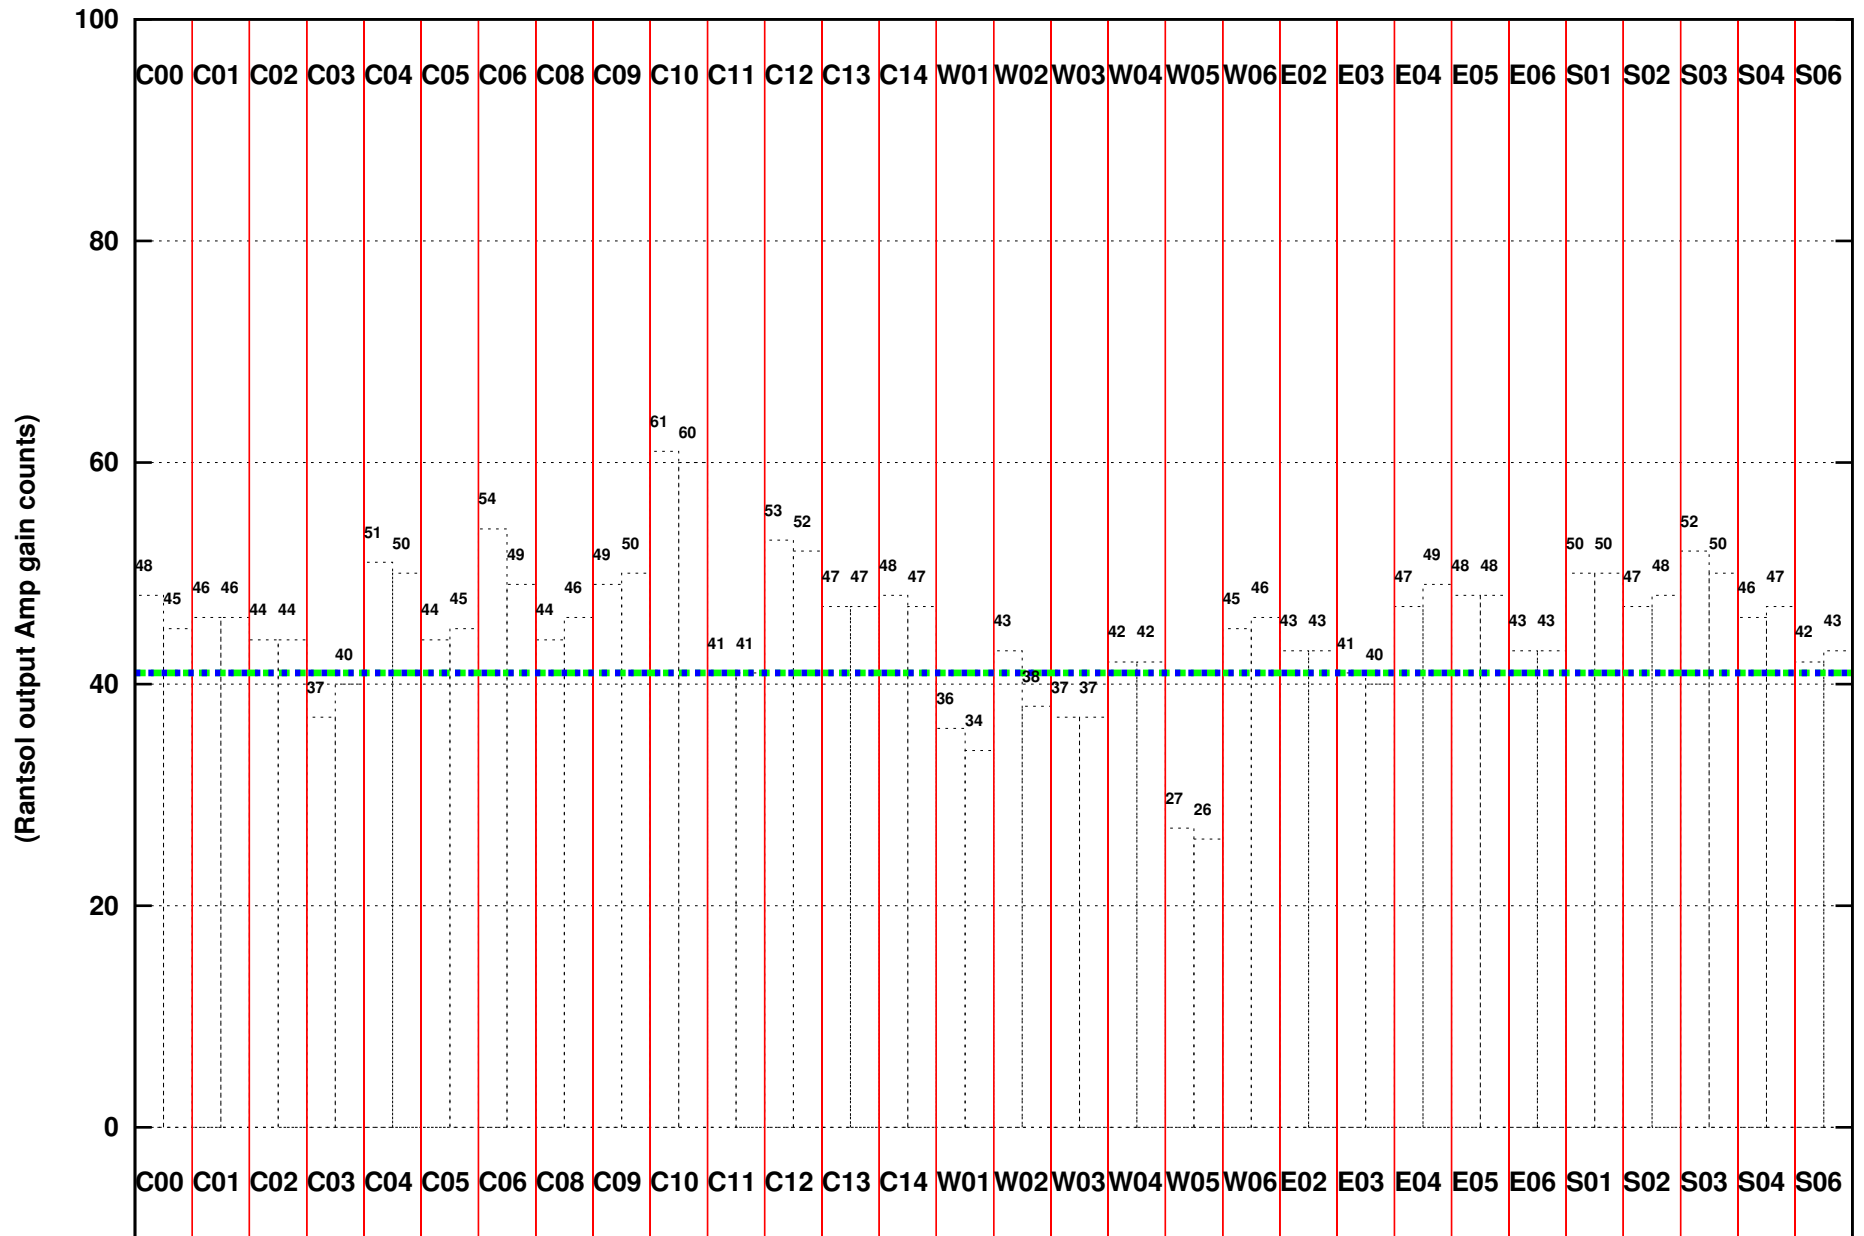

FRINGE STATUS (Rf:591.000,591.000 MHz., LO1:540.000,540.000 MHz., LO4/5:149.000,156.000 MHz.)

(File:/gsbifrddata/21jun/28_083_21jun2015.lta, scan:0, chan:80, Src:3C48, Date:21Jun2015 09:05:36)