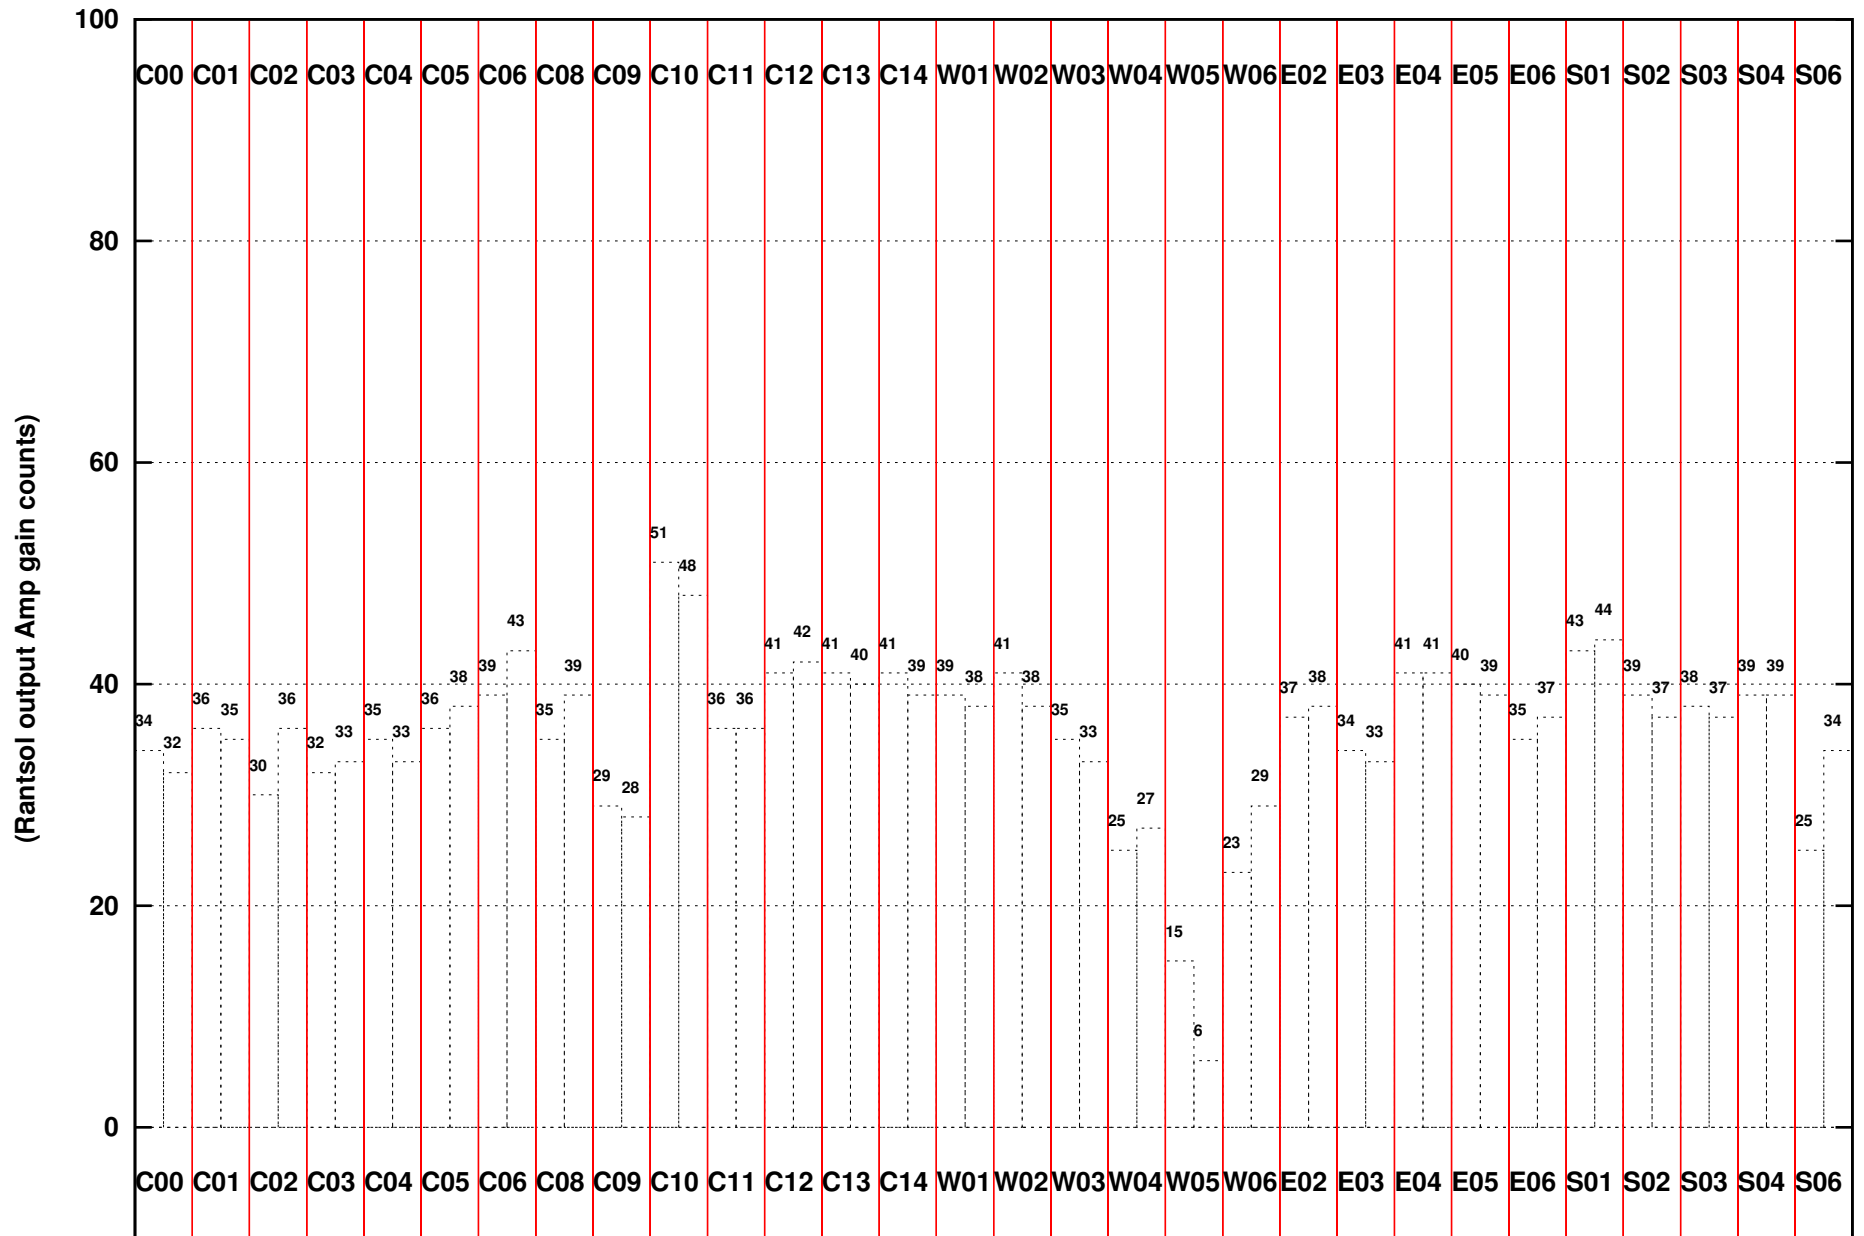

FRINGE STATUS (Rf:602.000,602.000 MHz., LO1:540.000,540.000 MHz., LO4/5:138.000,167.000 MHz.)

(File:/gsbifrddata1/21jun/27_020_21jun2015_2s.lta, scan:0, chan:80, Src:0521+166, Date:21Jun2015 14:37:59)