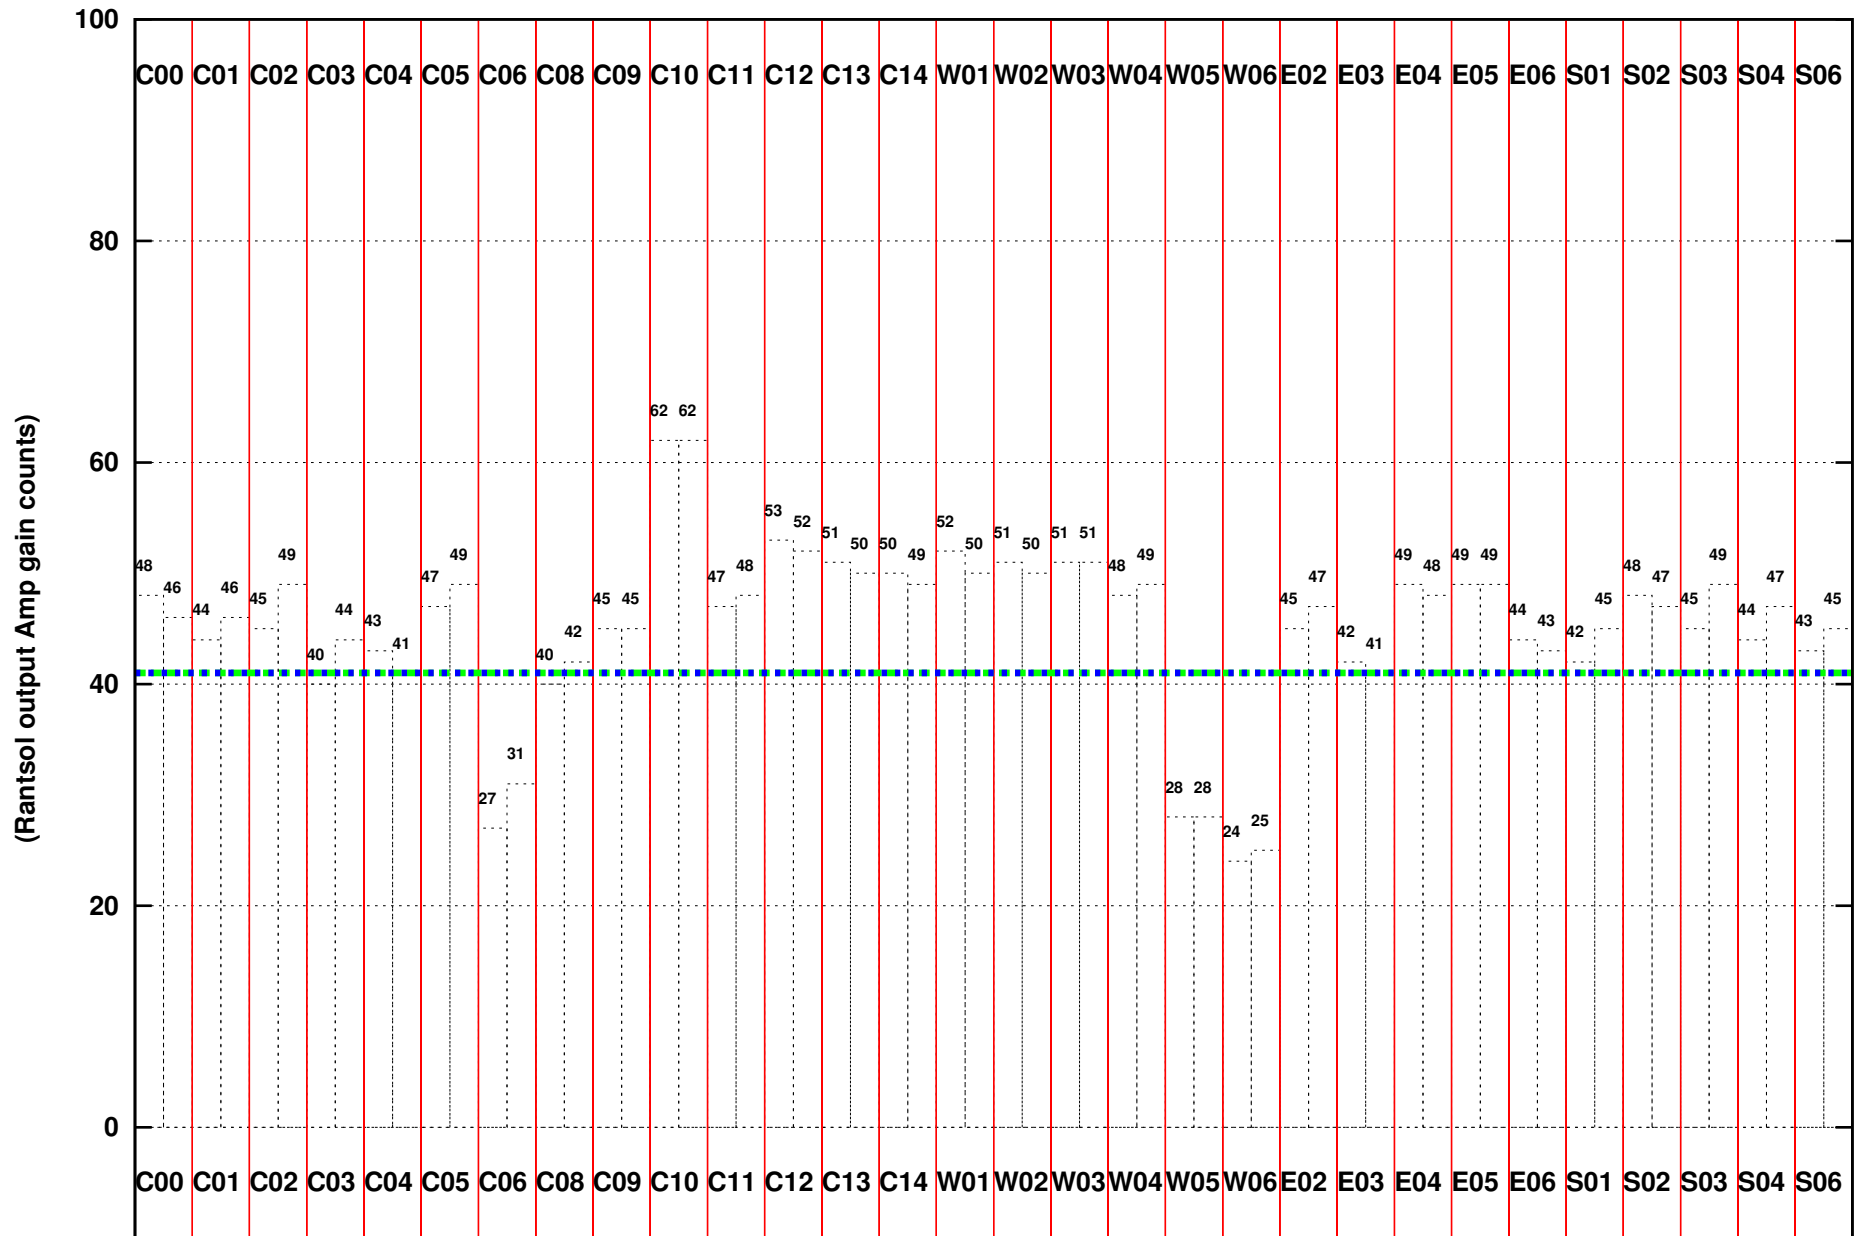

FRINGE STATUS (Rf:591.000,591.000 MHz., LO1:540.000,540.000 MHz., LO4/5:149.000,156.000 MHz.)

(File:/gsbifrddata/21jun/28_097_21jun2015.lta, scan:0, chan:80, Src:3C286, Date:21Jun2015 17:15:06)