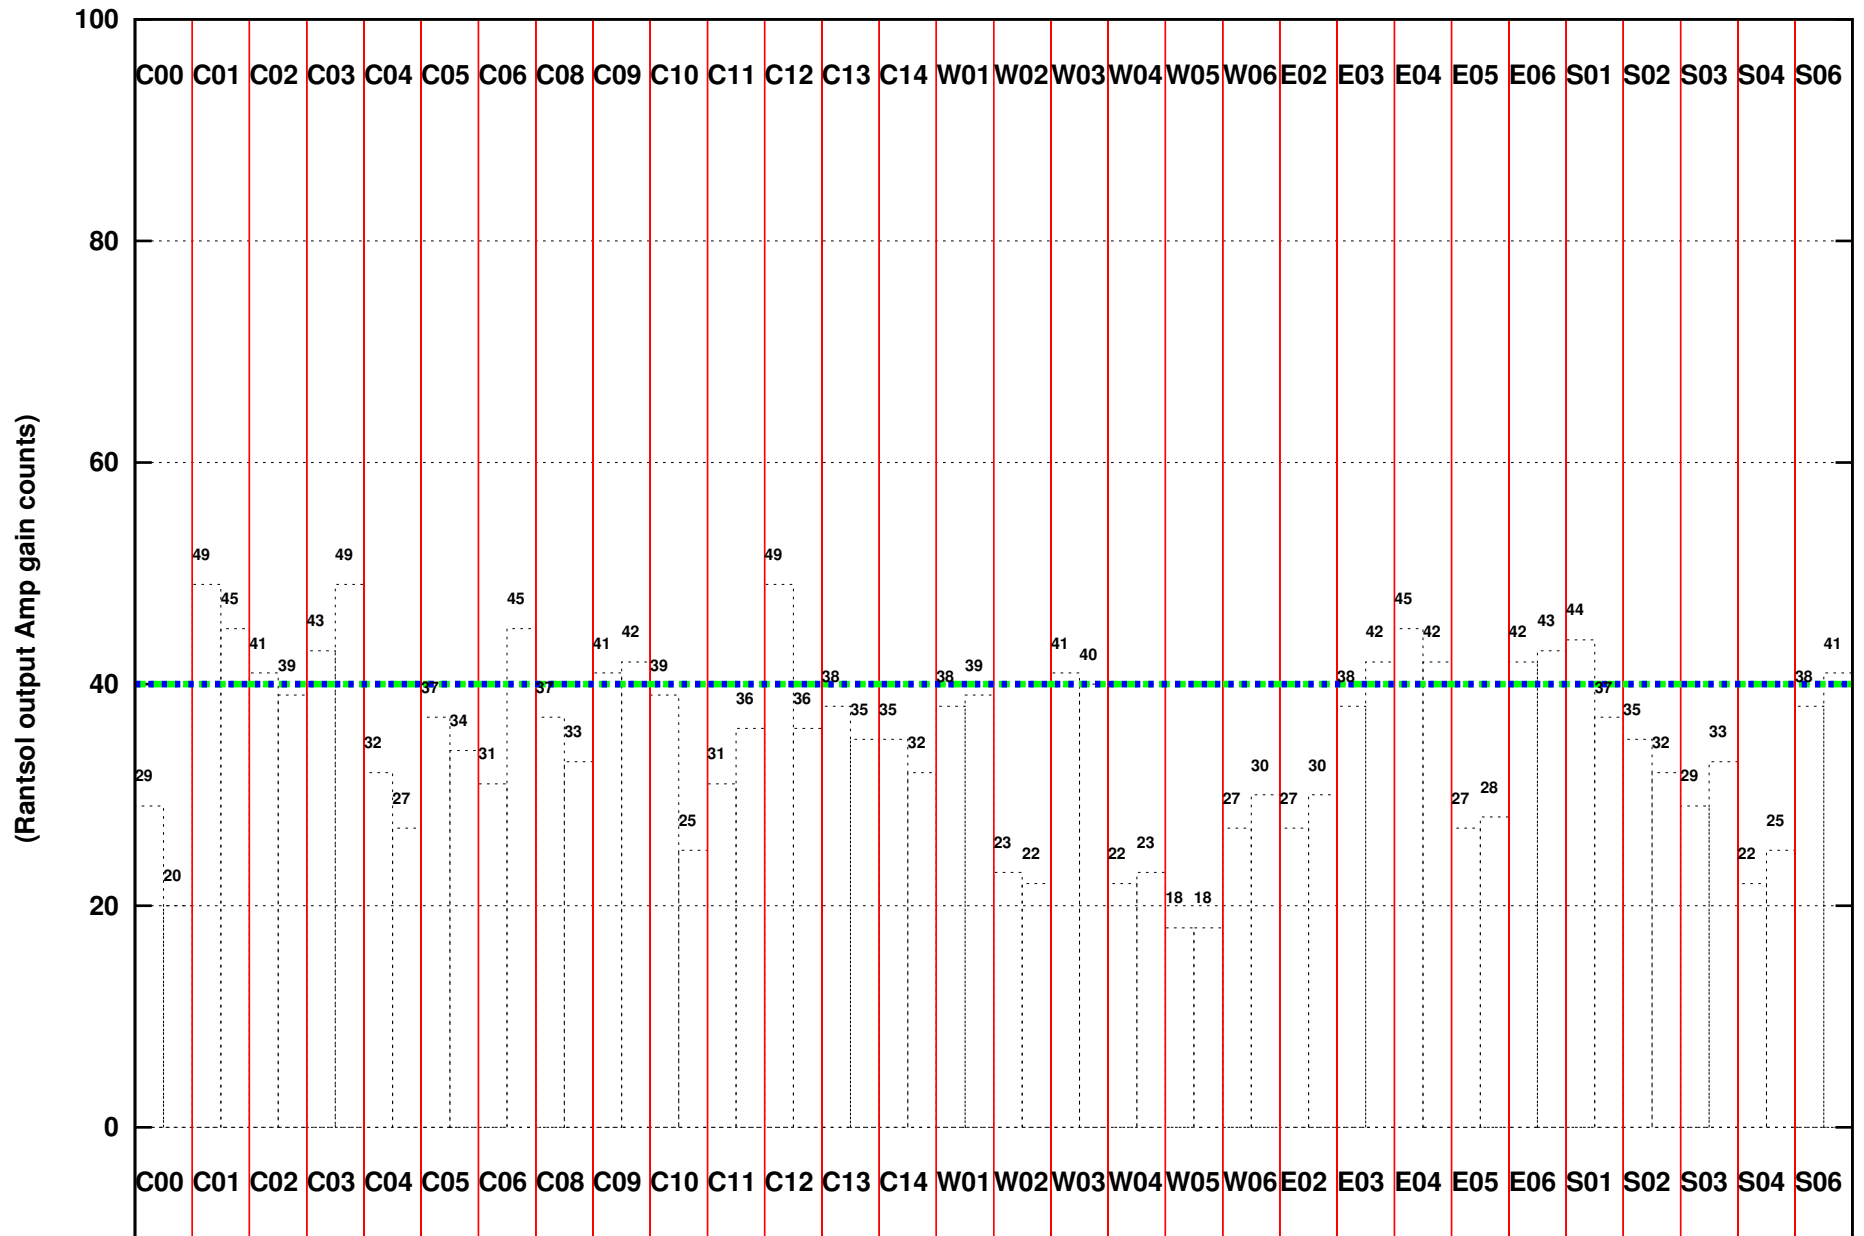

FRINGE STATUS (Rf:306.000,306.000 MHz., LO1:255.000,255.000 MHz., LO4/5:149.000,156.000 MHz.)

(File:/gsbifrddata/23jun/28_083_23jun2015.lta, scan:0, chan:80, Src:3C286, Date:23Jun2015 17:12:38)