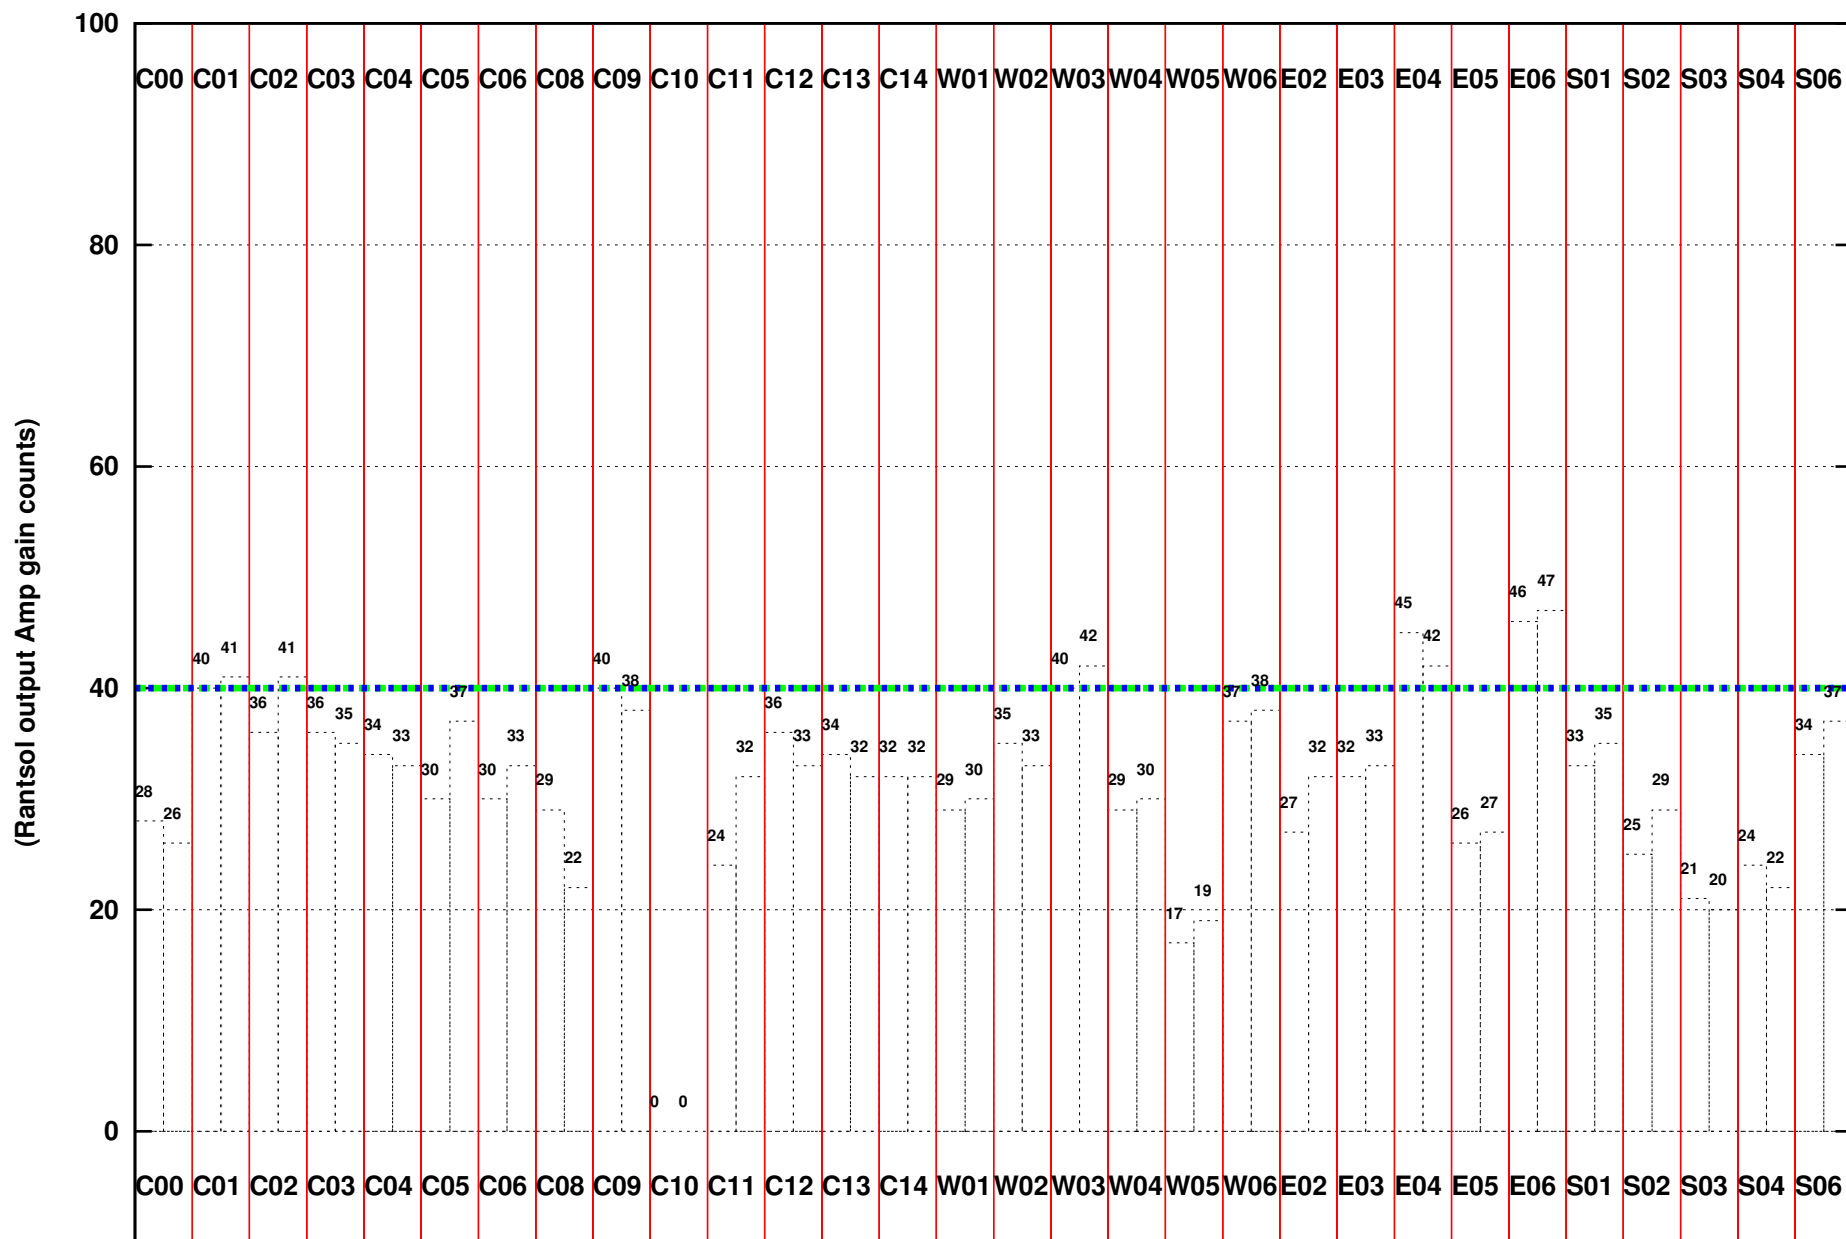

FRINGE STATUS (Rf:306.000,306.000 MHz., LO1:255.000,255.000 MHz., LO4/5:149.000,156.000 MHz.)

(File:/gsbifrddata/24jun/28_073_24jun2015.lta, scan:0, chan:80, Src:3C48, Date:24Jun2015 02:48:21)