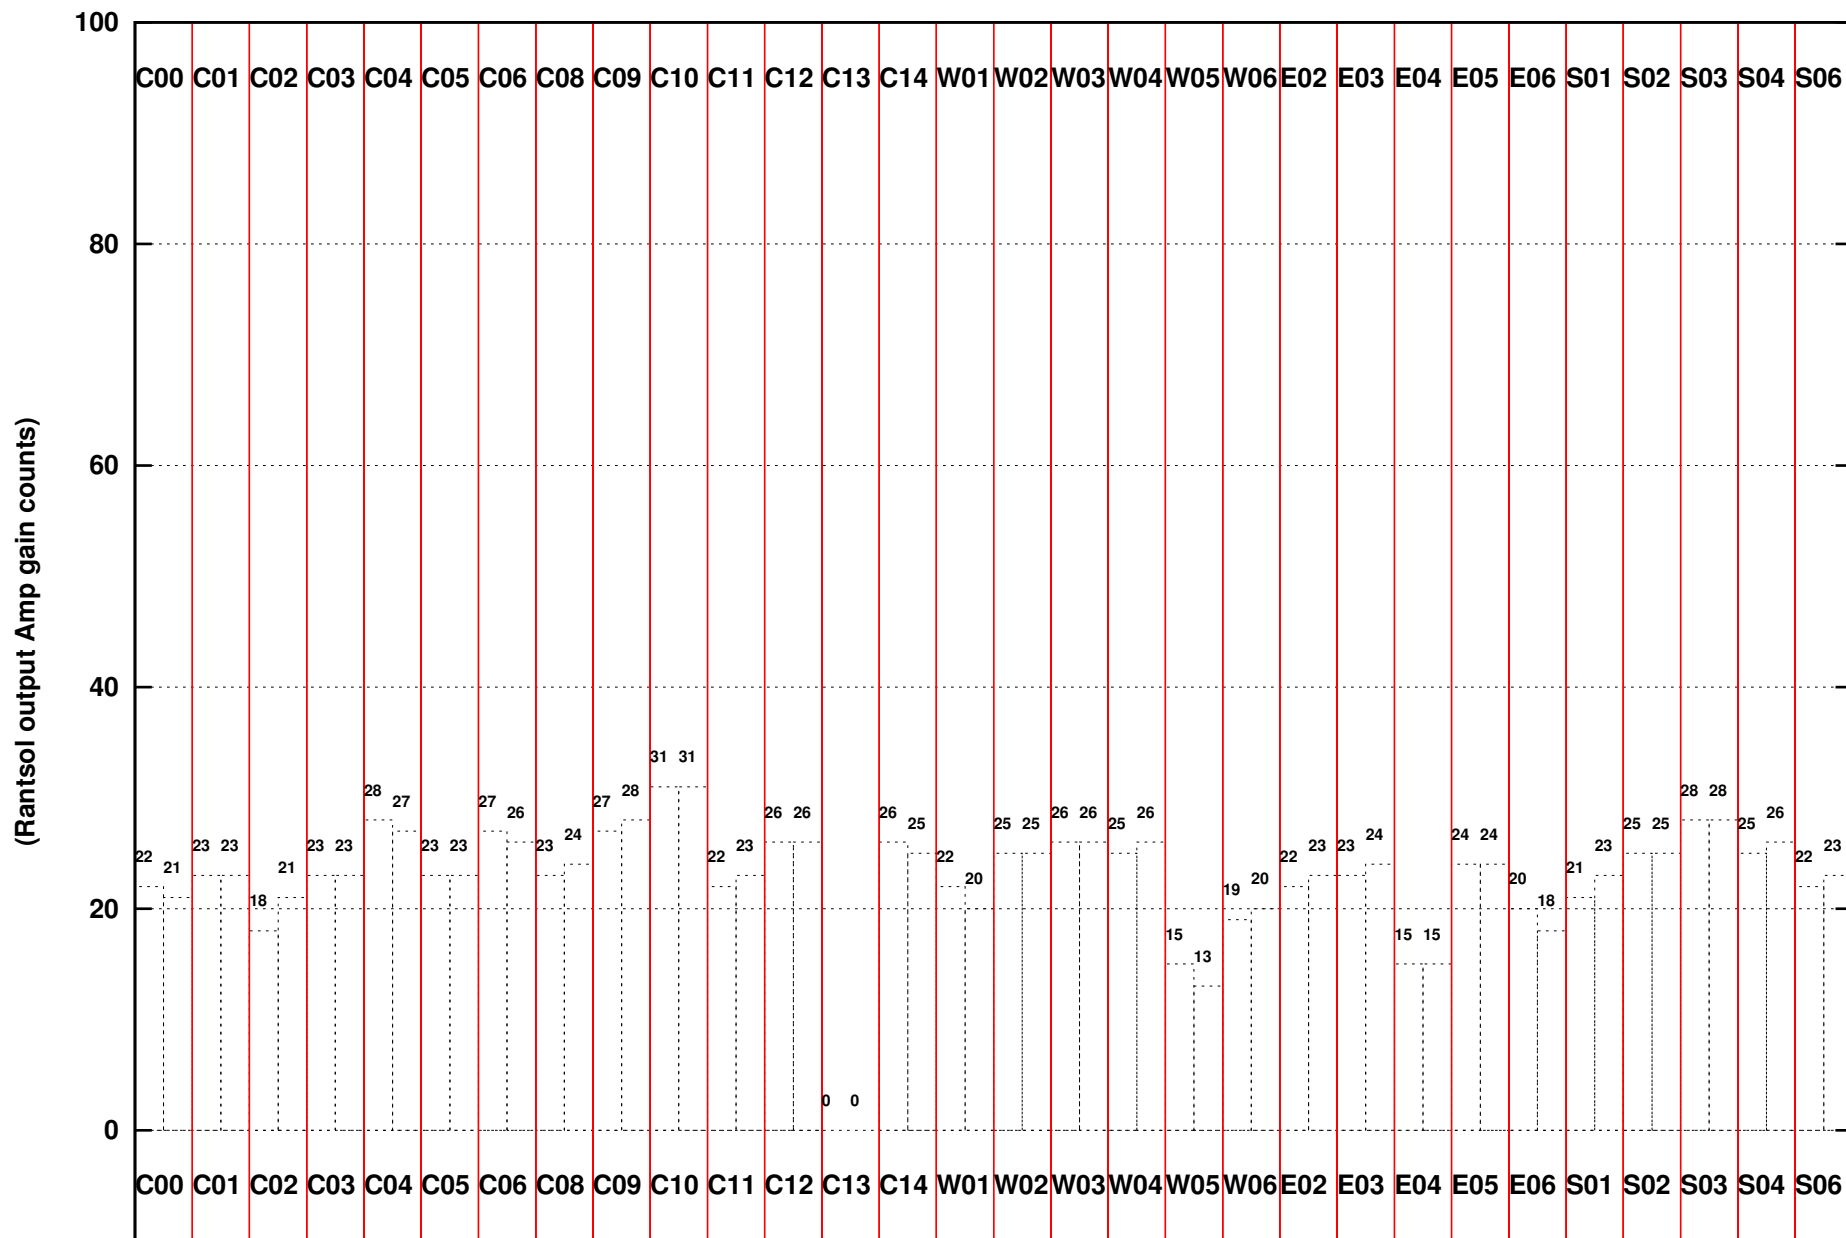

FRINGE STATUS (Rf:591.000,591.000 MHz., LO1:540.000,540.000 MHz., LO4/5:149.000,156.000 MHz.)

(File:/gsbifrddata/26jun/28_024_26jun2015.lta, scan:0, chan:80, Src:1822-096, Date:26Jun2015 02:21:56)