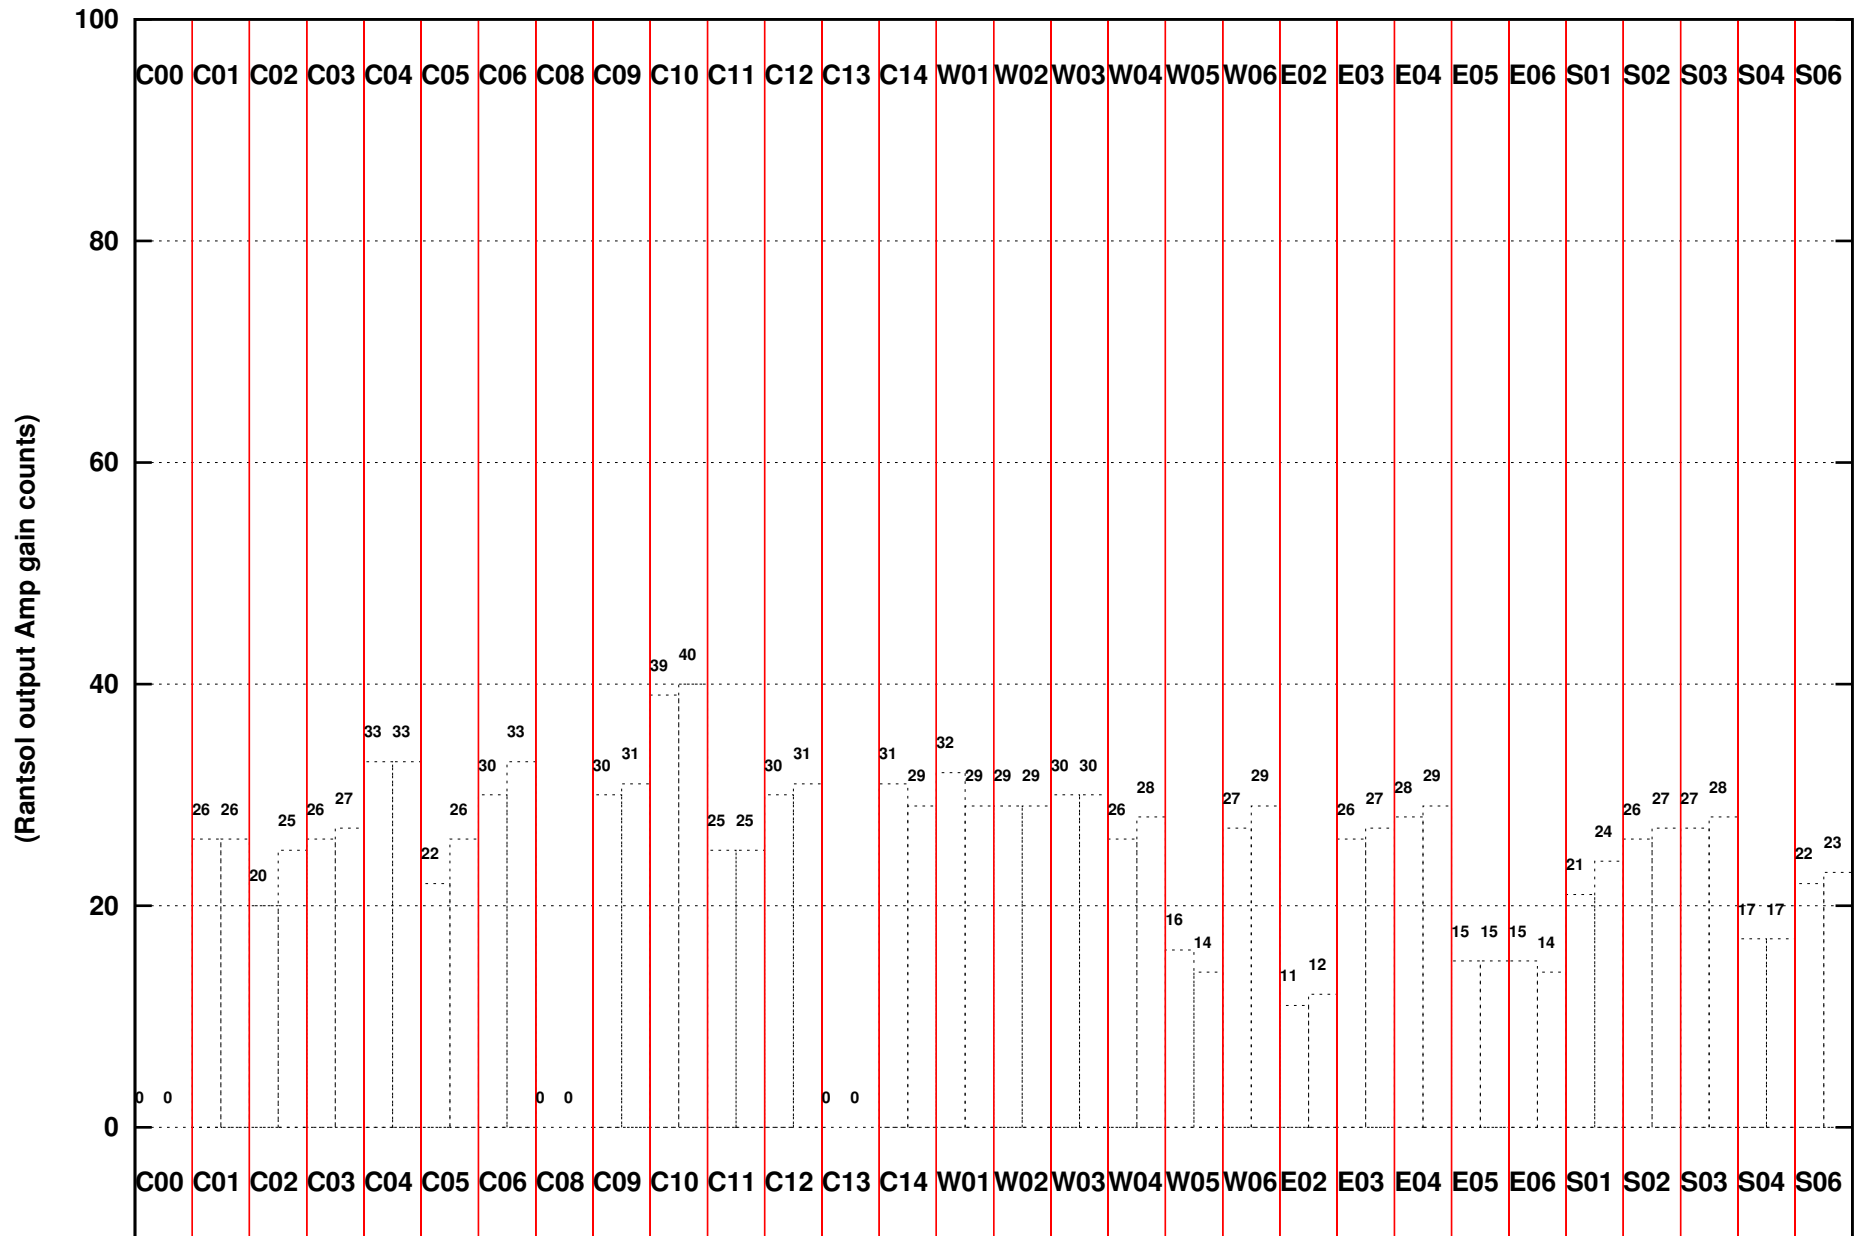

FRINGE STATUS (Rf:591.000,591.000 MHz., LO1:540.000,540.000 MHz., LO4/5:149.000,156.000 MHz.)

(File:/gsbifrddata/26jun/28_045_26jun2015_2s.lta, scan:0, chan:80, Src:1154-350, Date:26Jun2015 19:25:06)