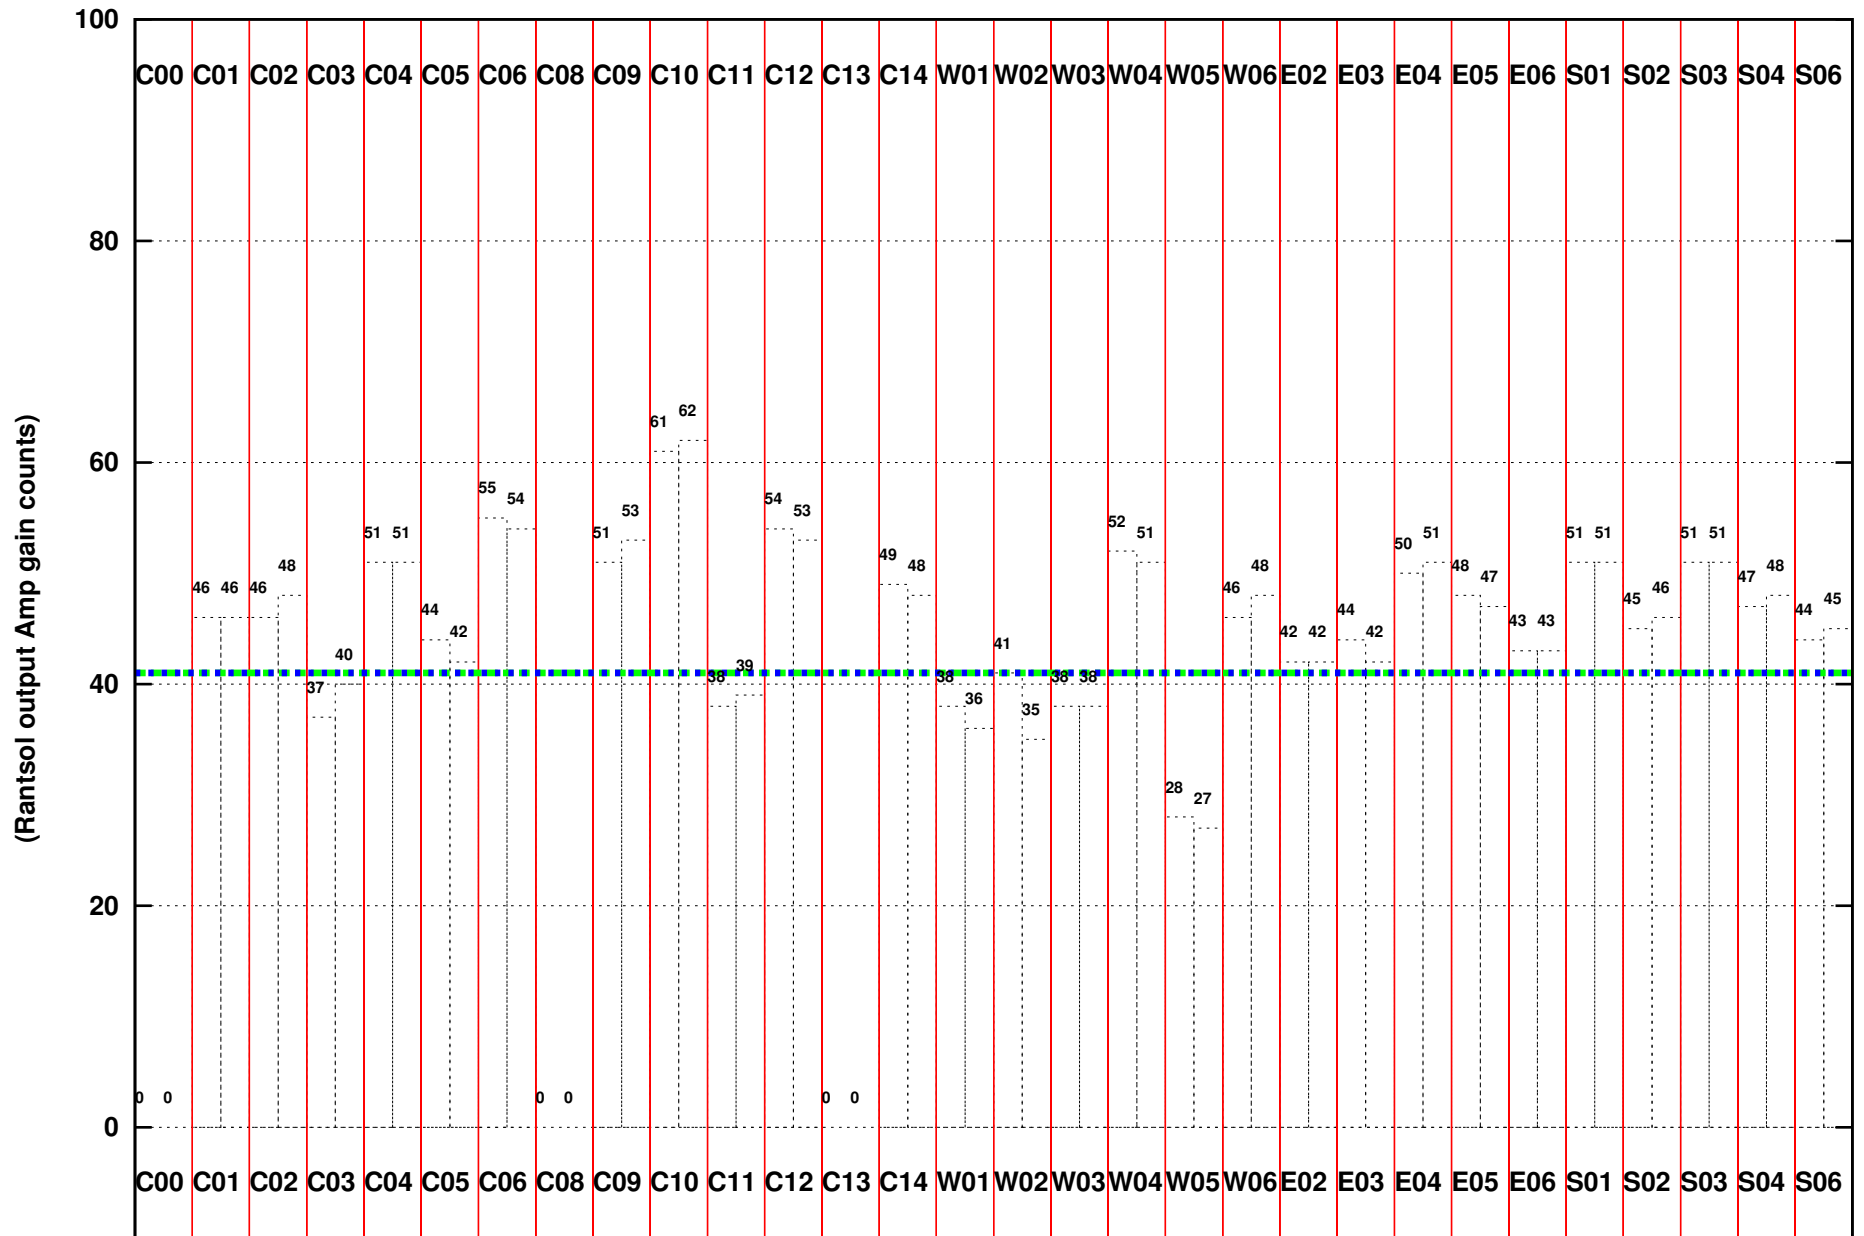

FRINGE STATUS (Rf:591.000,591.000 MHz., LO1:540.000,540.000 MHz., LO4/5:149.000,156.000 MHz.)

(File:/gsbifrddata/26jun/28_038_26jun2015_8s.lta, scan:0, chan:80, Src:3C286, Date:26Jun2015 20:15:29)