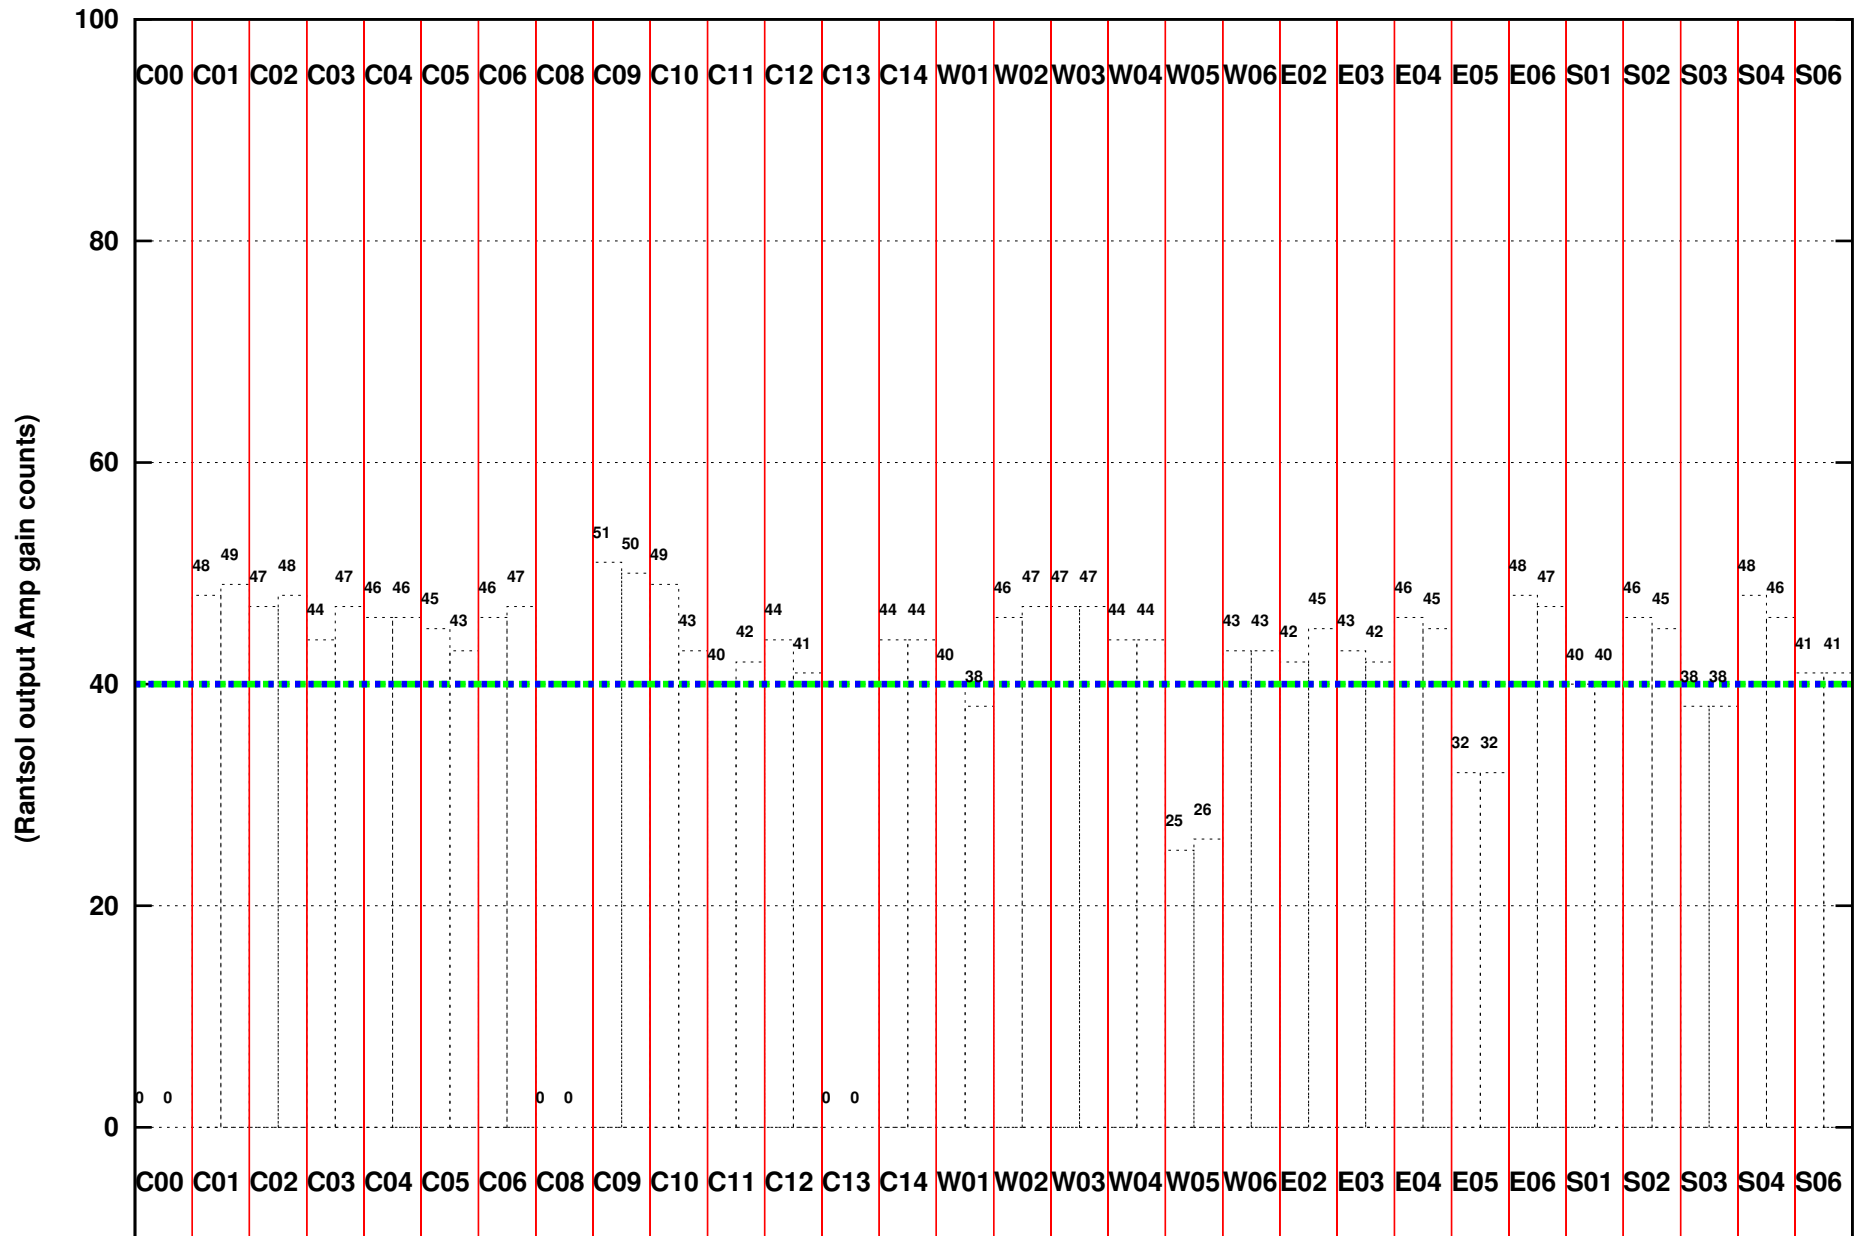

FRINGE STATUS (Rf:306.000,306.000 MHz., LO1:255.000,255.000 MHz., LO4/5:149.000,156.000 MHz.)

( File:/gsbifrddata/27jun/28\_021\_27jun2015.lta, scan:0, chan:80, Src:3C48, Date:27Jun2015 05:12:52)