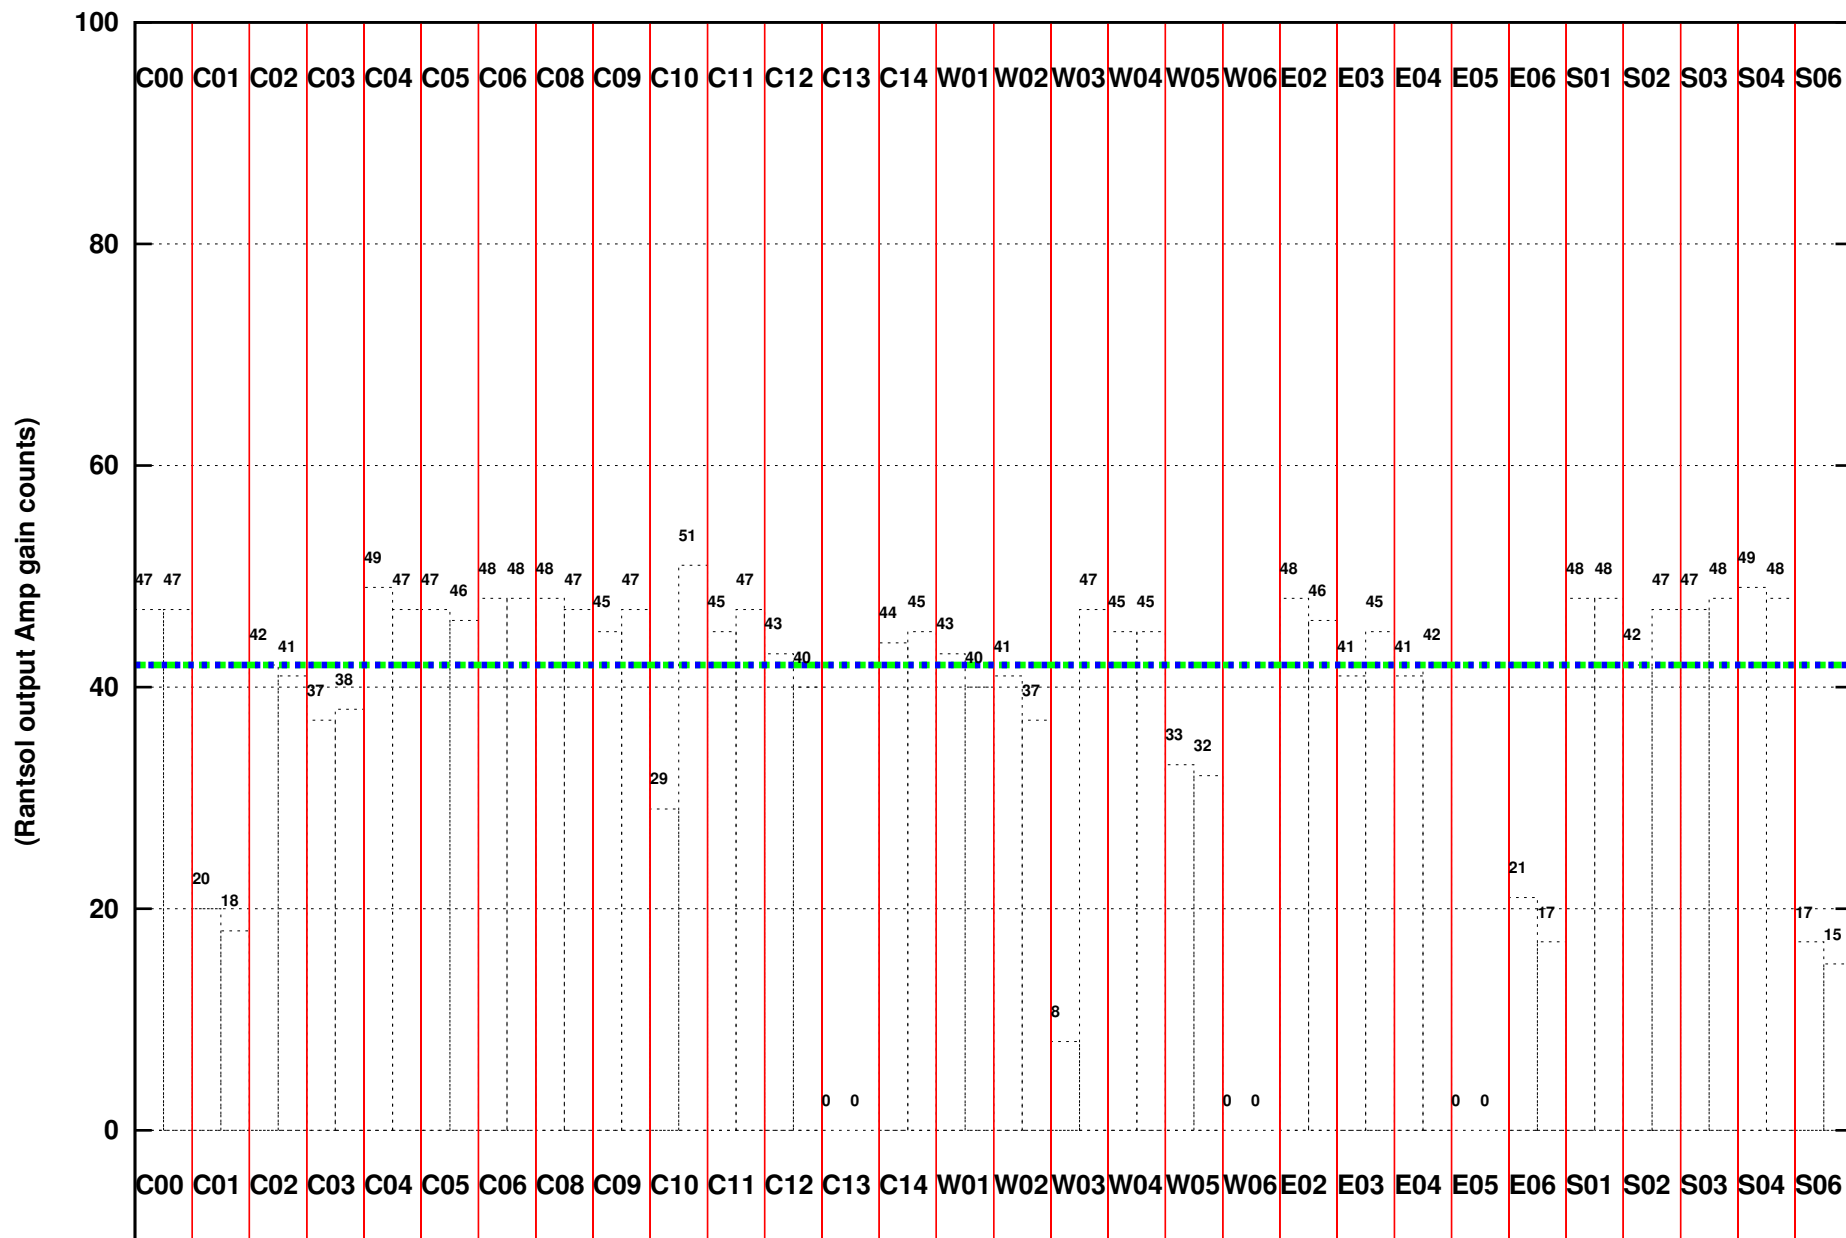

FRINGE STATUS (Rf:1407.897,1407.897 MHz., LO1:1340.000,1340.000 MHz., LO4/5:132.103,172.897 MHz.)

(File:/gsbifrddata1/16jul/28_056_16jul2015_8s.lta, scan:0, chan:80, Src:3C286, Date:16Jul2015 18:31:19)