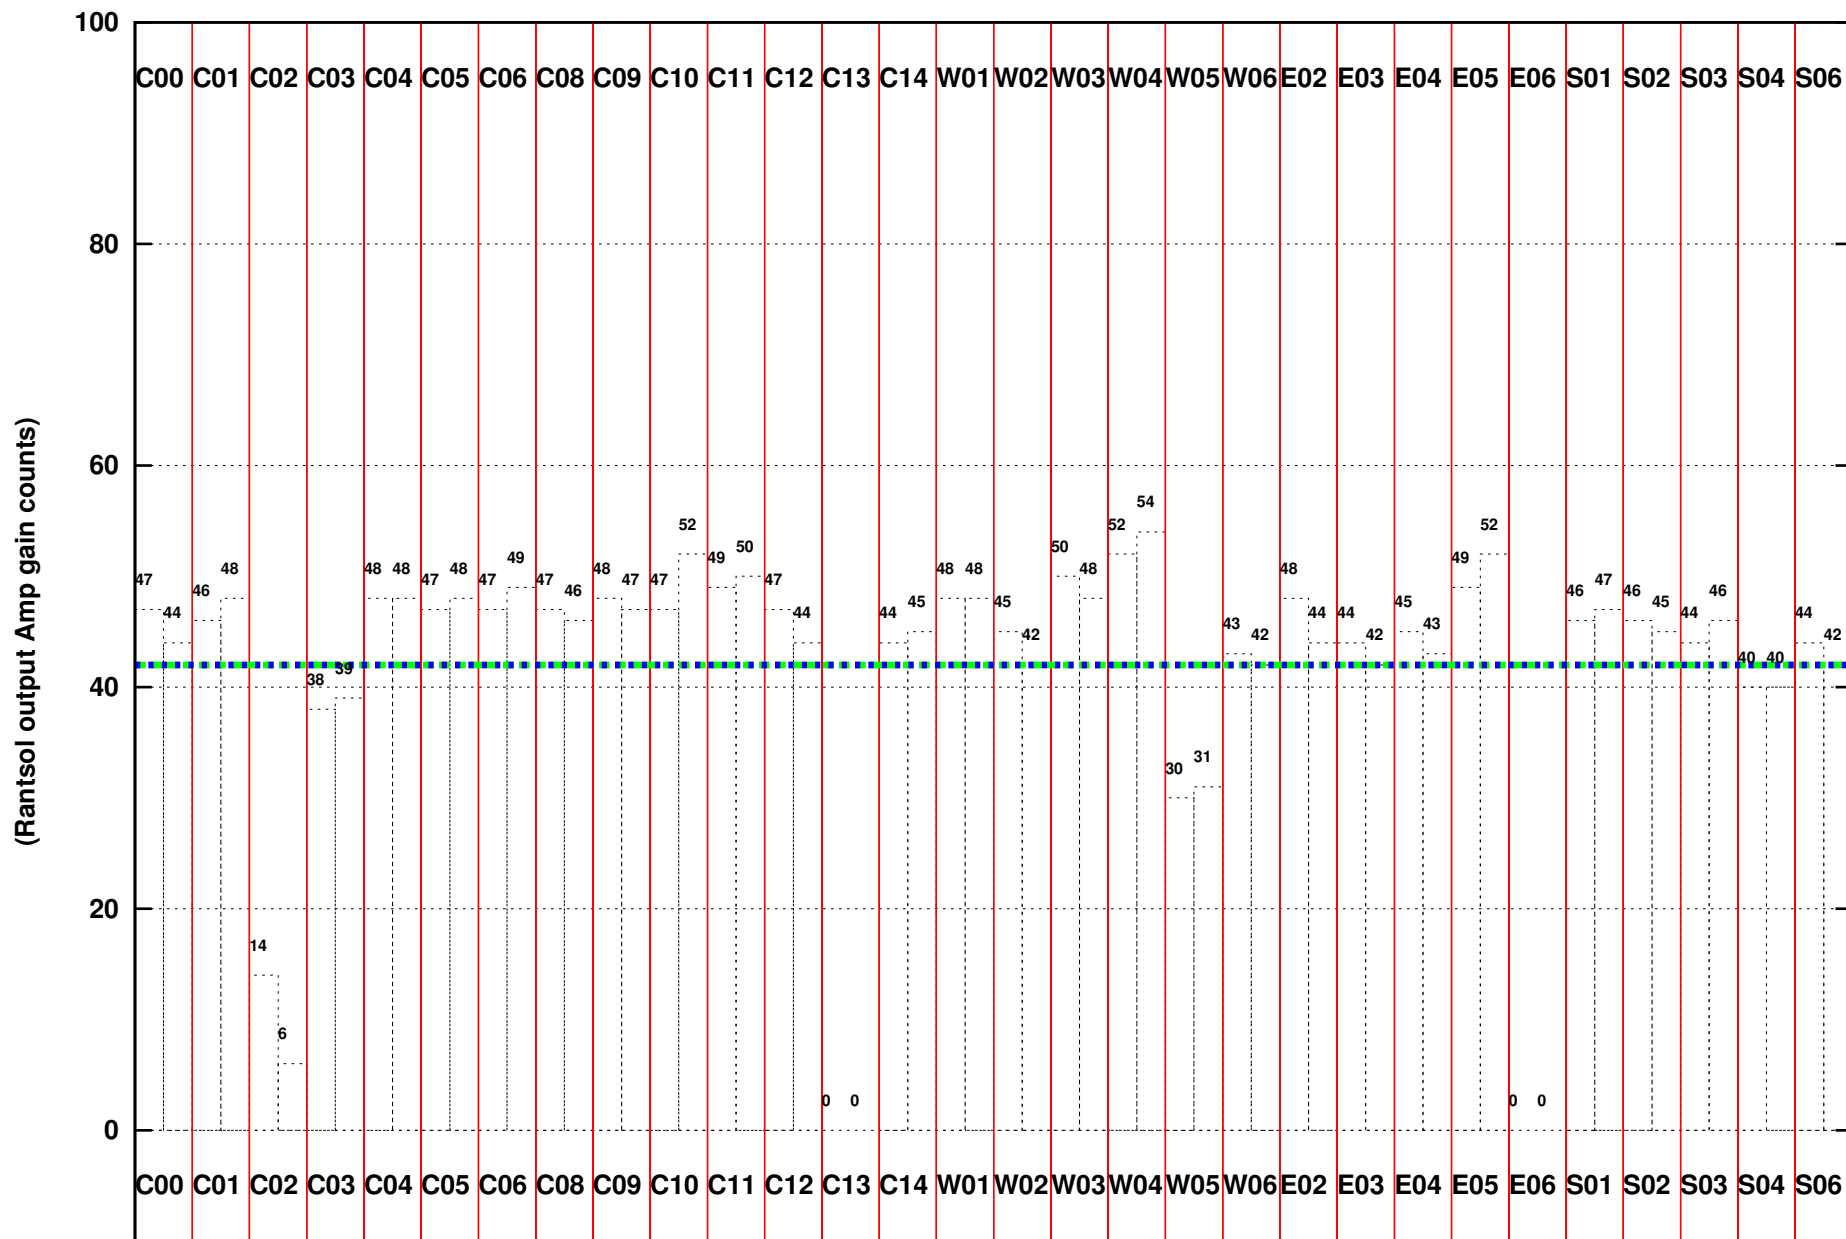

FRINGE STATUS (Rf:1207.000,1207.000 MHz., LO1:1145.000,1145.000 MHz., LO4/5:138.000,167.000 MHz.)

( File:/gsbifdata1/21jul/28\_094\_21jul15.lta, scan:0, chan:80, Src:3C48, Date:21Jul2015 02:10:14)