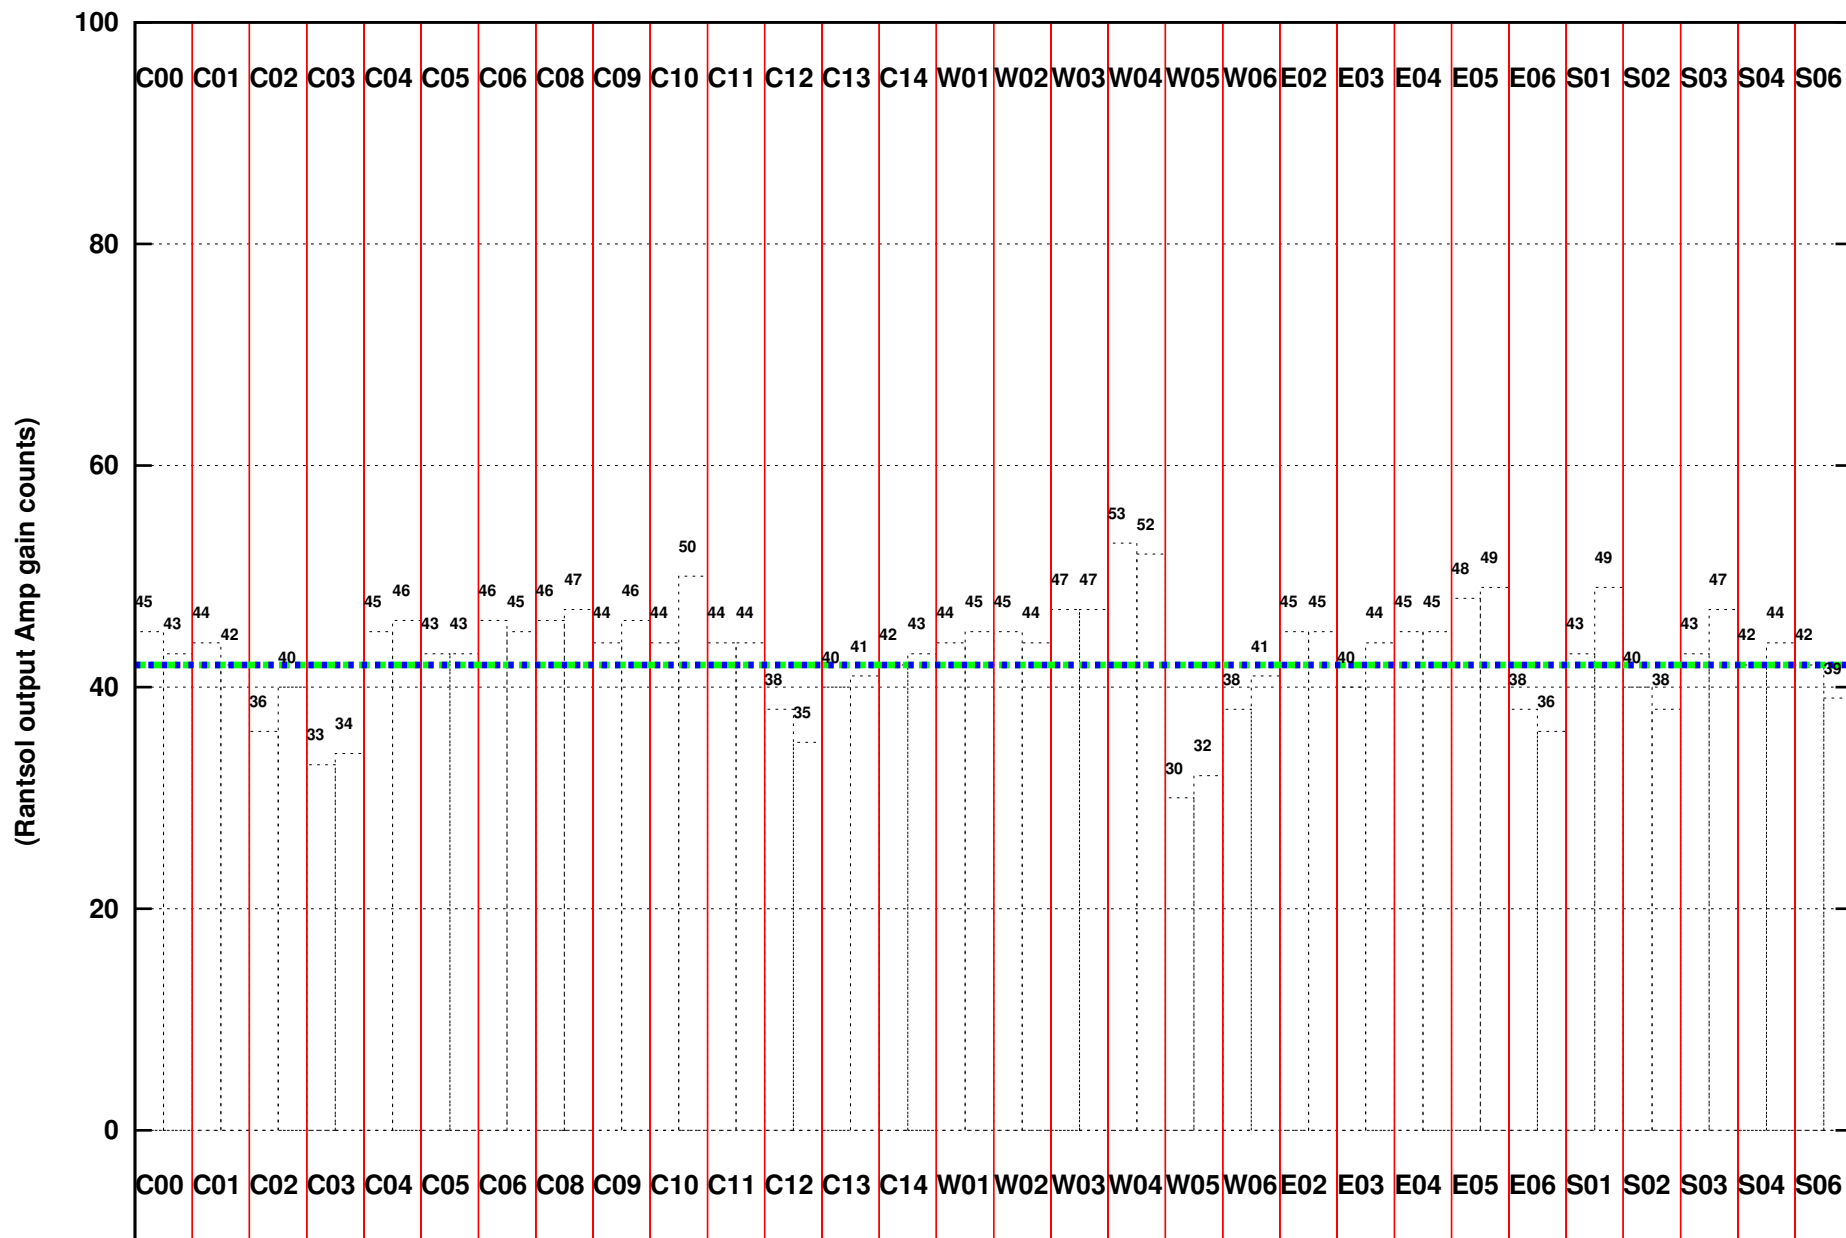

FRINGE STATUS (Rf:1362.000,1362.000 MHz., LO1:1300.000,1300.000 MHz., LO4/5:138.000,167.000 MHz.)

(File:/gsbifrdta1/22jul/28_026_22jul15.lta, scan:0, chan:80, Src:3C48, Date:22Jul2015 01:12:50)