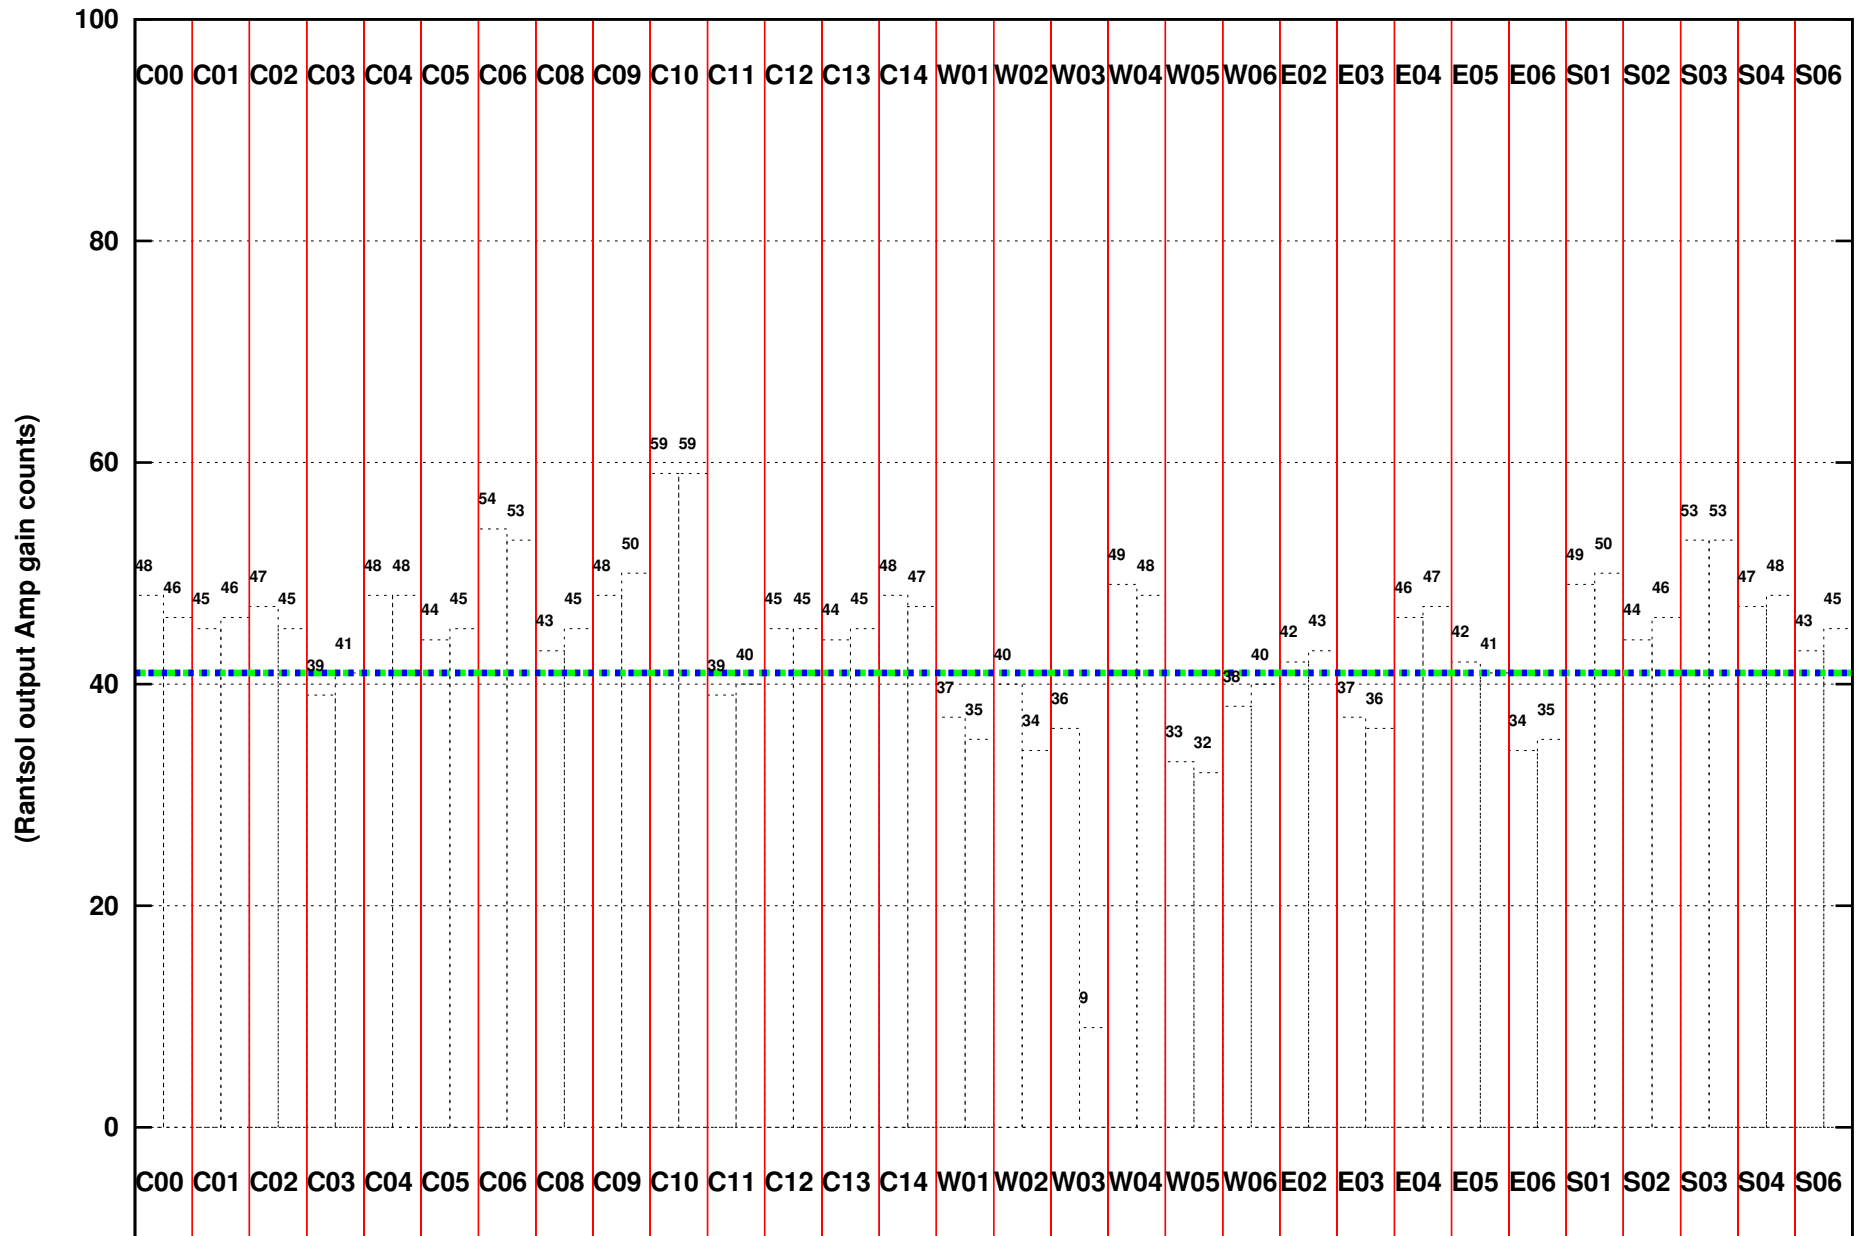

FRINGE STATUS (Rf:591.000,591.000 MHz., LO1:540.000,540.000 MHz., LO4/5:149.000,156.000 MHz.)

( File:/gsbifrddata1/27jul/28\_075\_27jul2015.lta, scan:0, chan:80, Src:3C48, Date:27Jul2015 05:07:18)