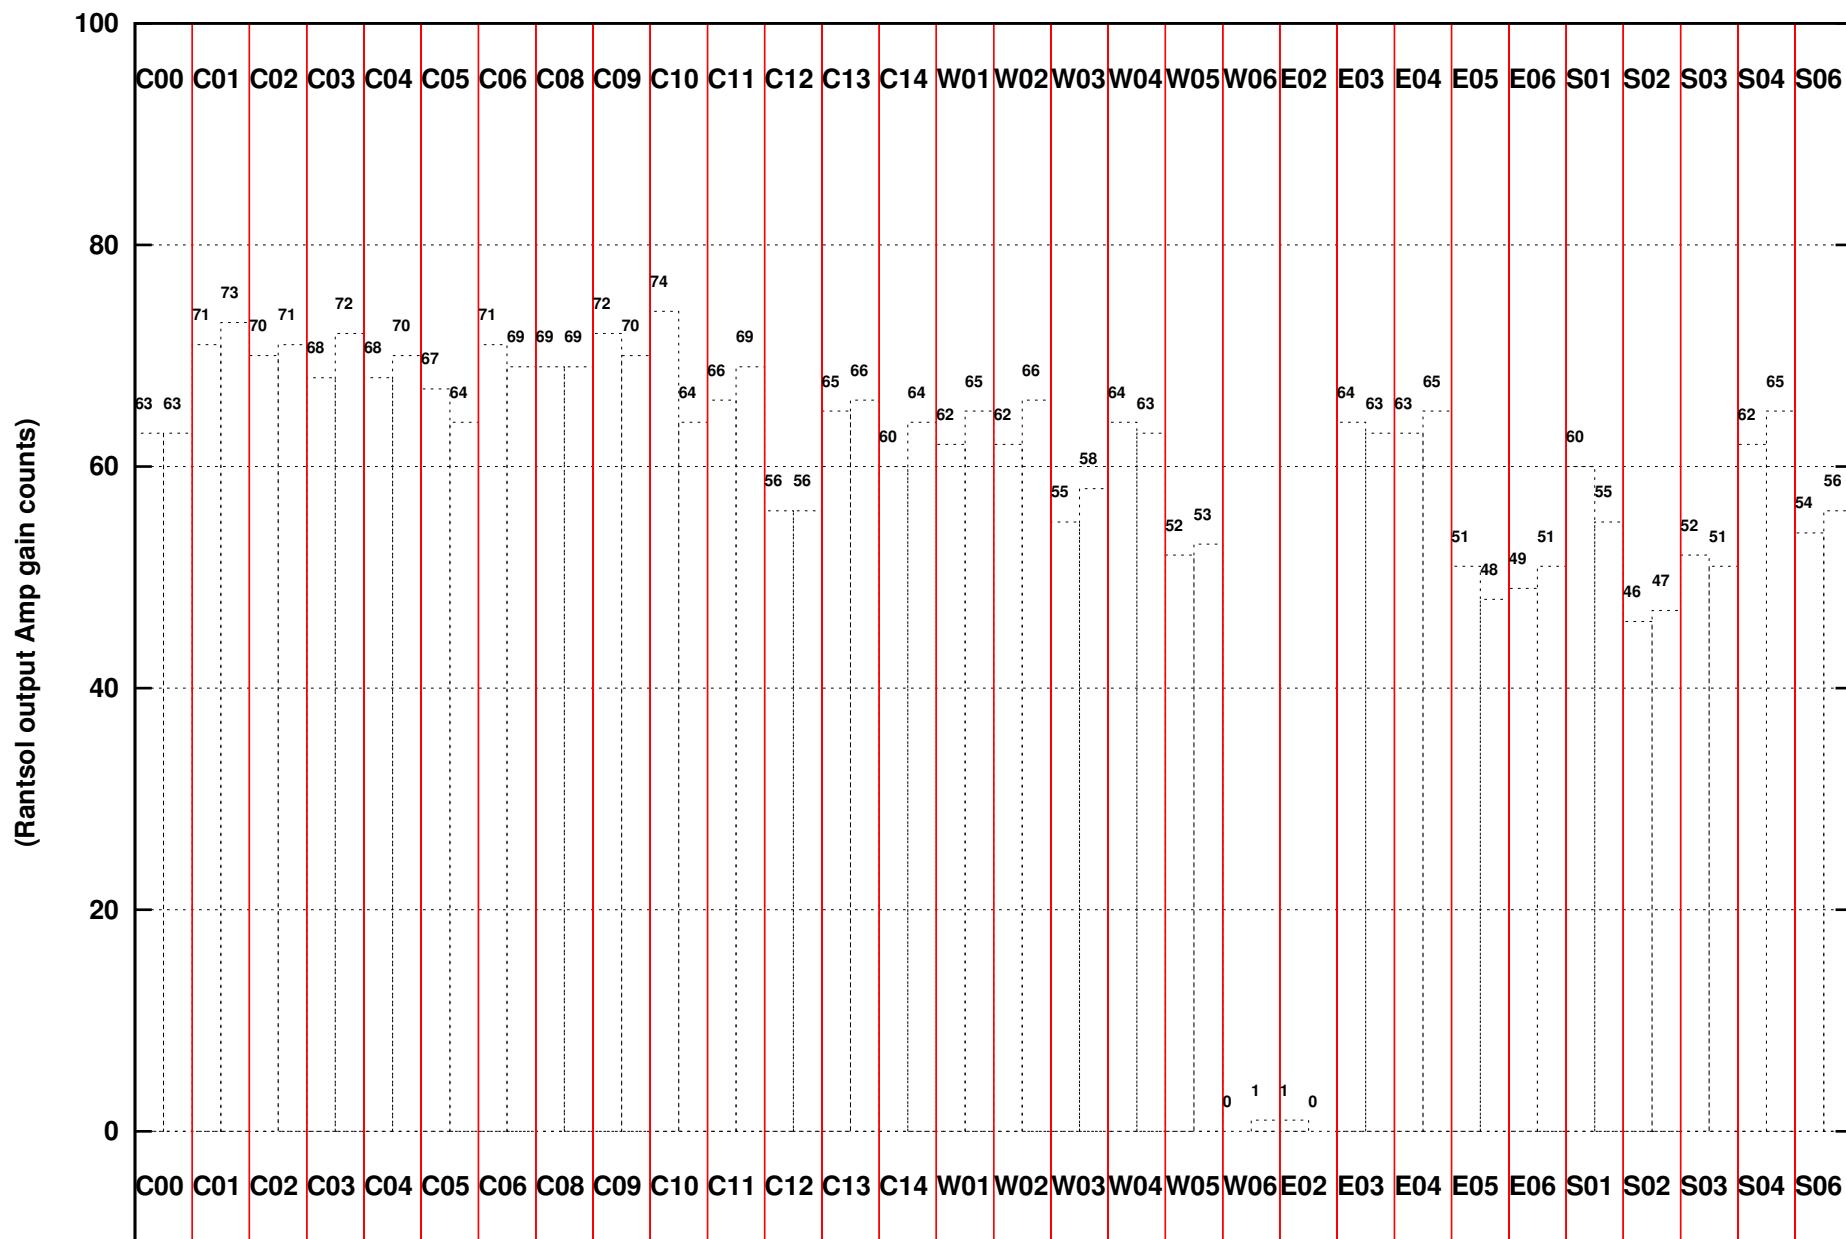

FRINGE STATUS (Rf:307.467,307.467 MHz., LO1:236.000,236.000 MHz., LO4/5:128.533,176.467 MHz.)

(File:/gsbifrddata1/04aug/ddtb177_04aug2015_2s.lta, scan:0, chan:80, Src:3C295, Date:04Aug2015 23:32:45)