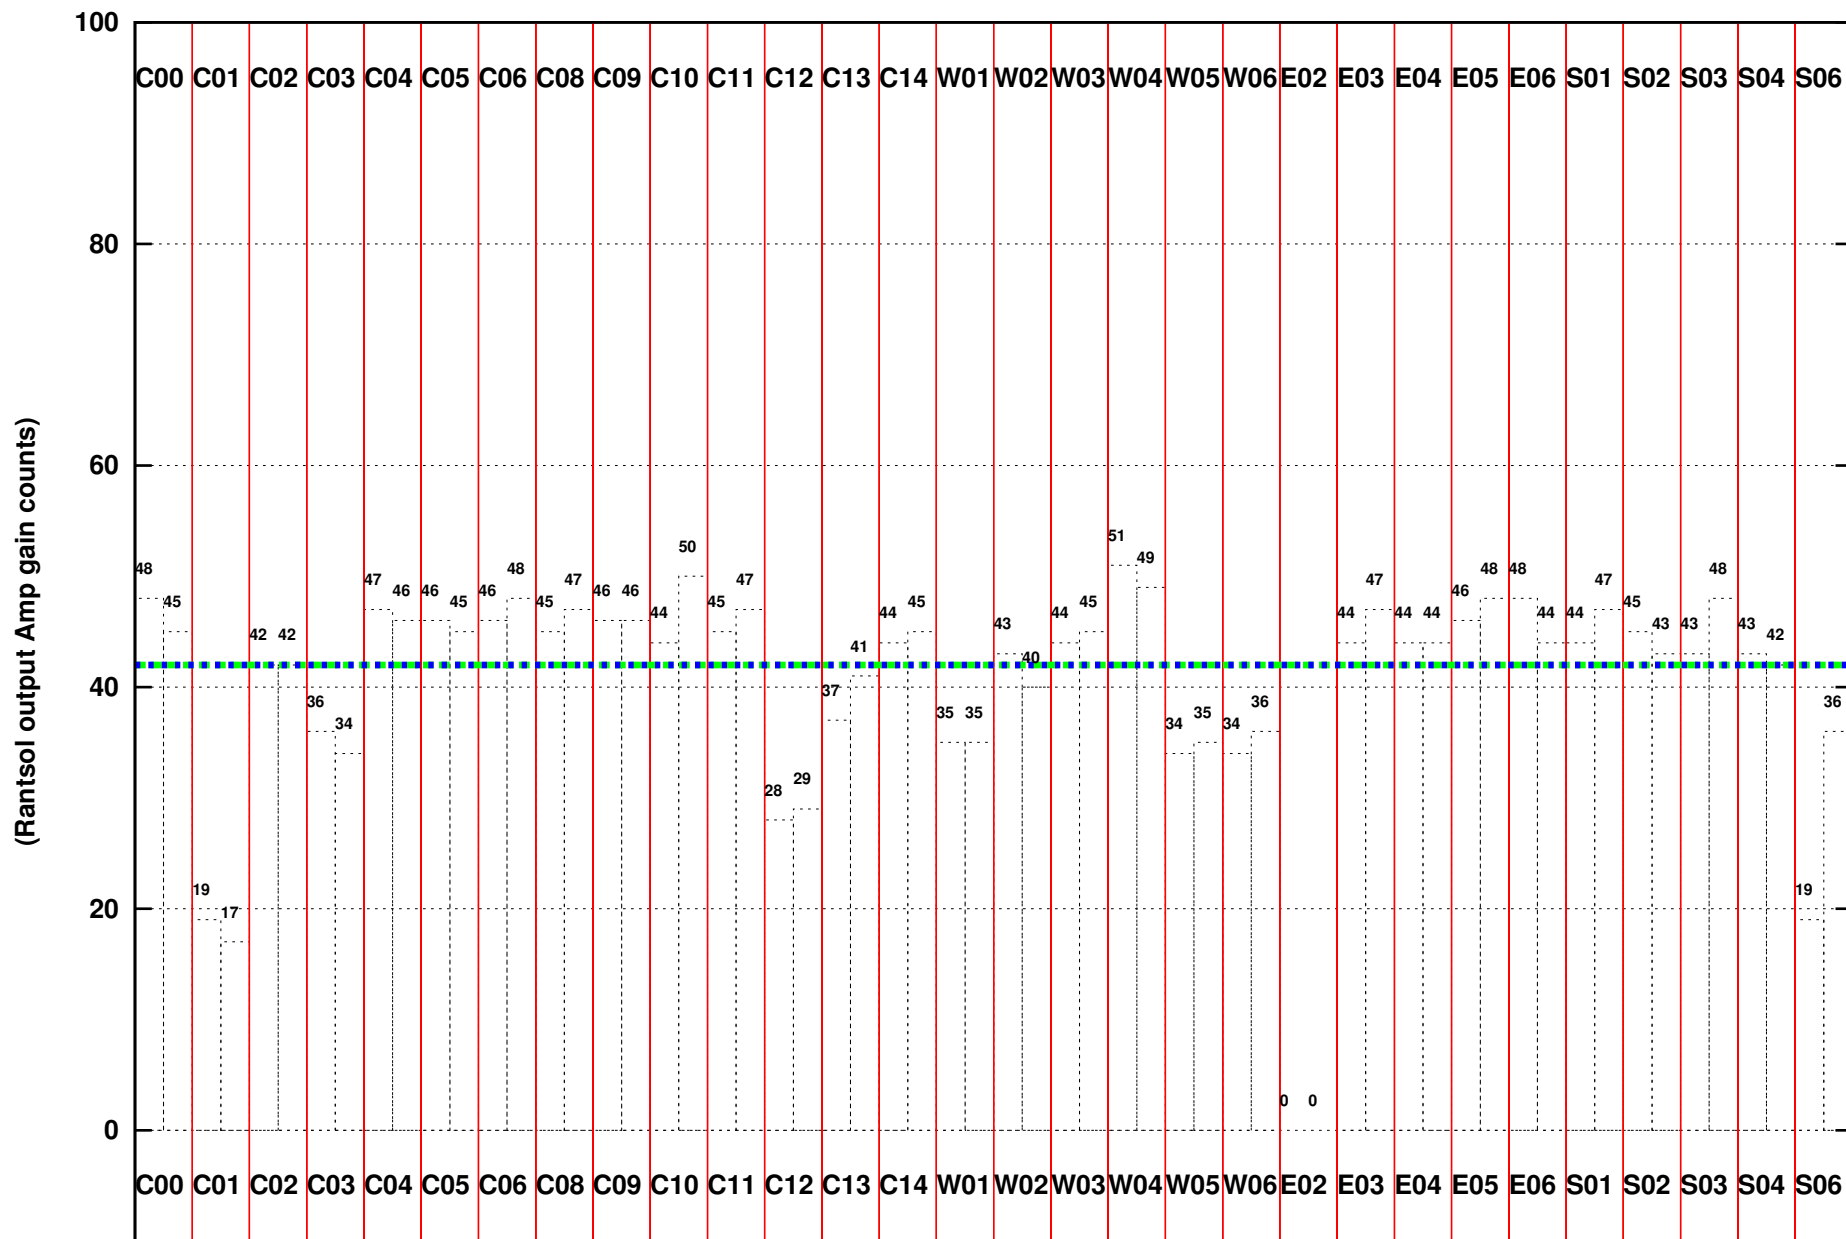

FRINGE STATUS (Rf:1346.727,1346.727 MHz., LO1:1285.000,1285.000 MHz., LO4/5:138.273,166.727 MHz.)

(File:/gsbifrddata/08aug/28_026_08aug2015.lta, scan:0, chan:80, Src:3C147, Date:08Aug2015 08:16:29)