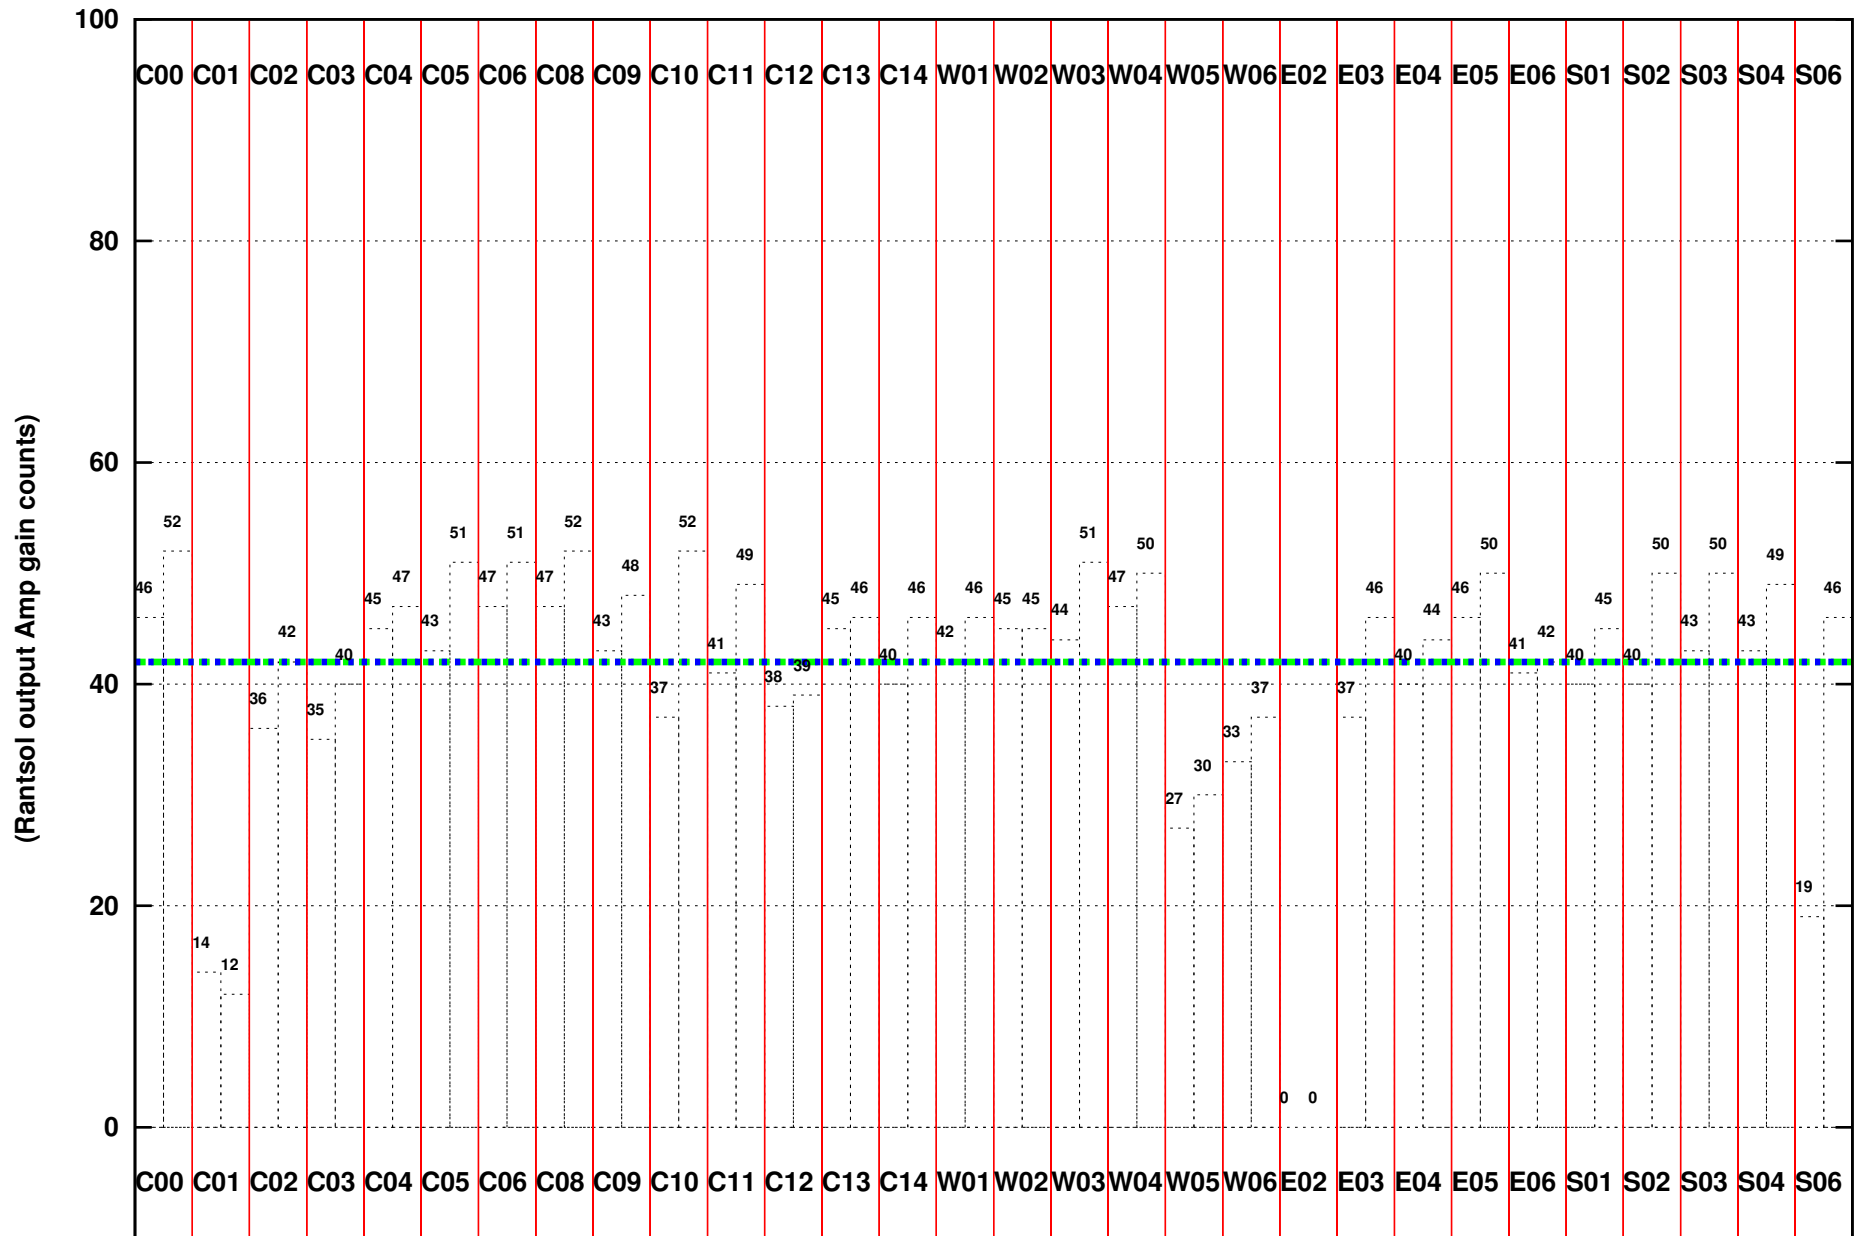

FRINGE STATUS (Rf:1416.483,1416.483 MHz., LO1:1350.000,1350.000 MHz., LO4/5:133.517,171.483 MHz.)

(File:/gsbifrddata/08aug/28_025_08aug2015.lta, scan:0, chan:80, Src:3C286, Date:08Aug2015 18:14:47)