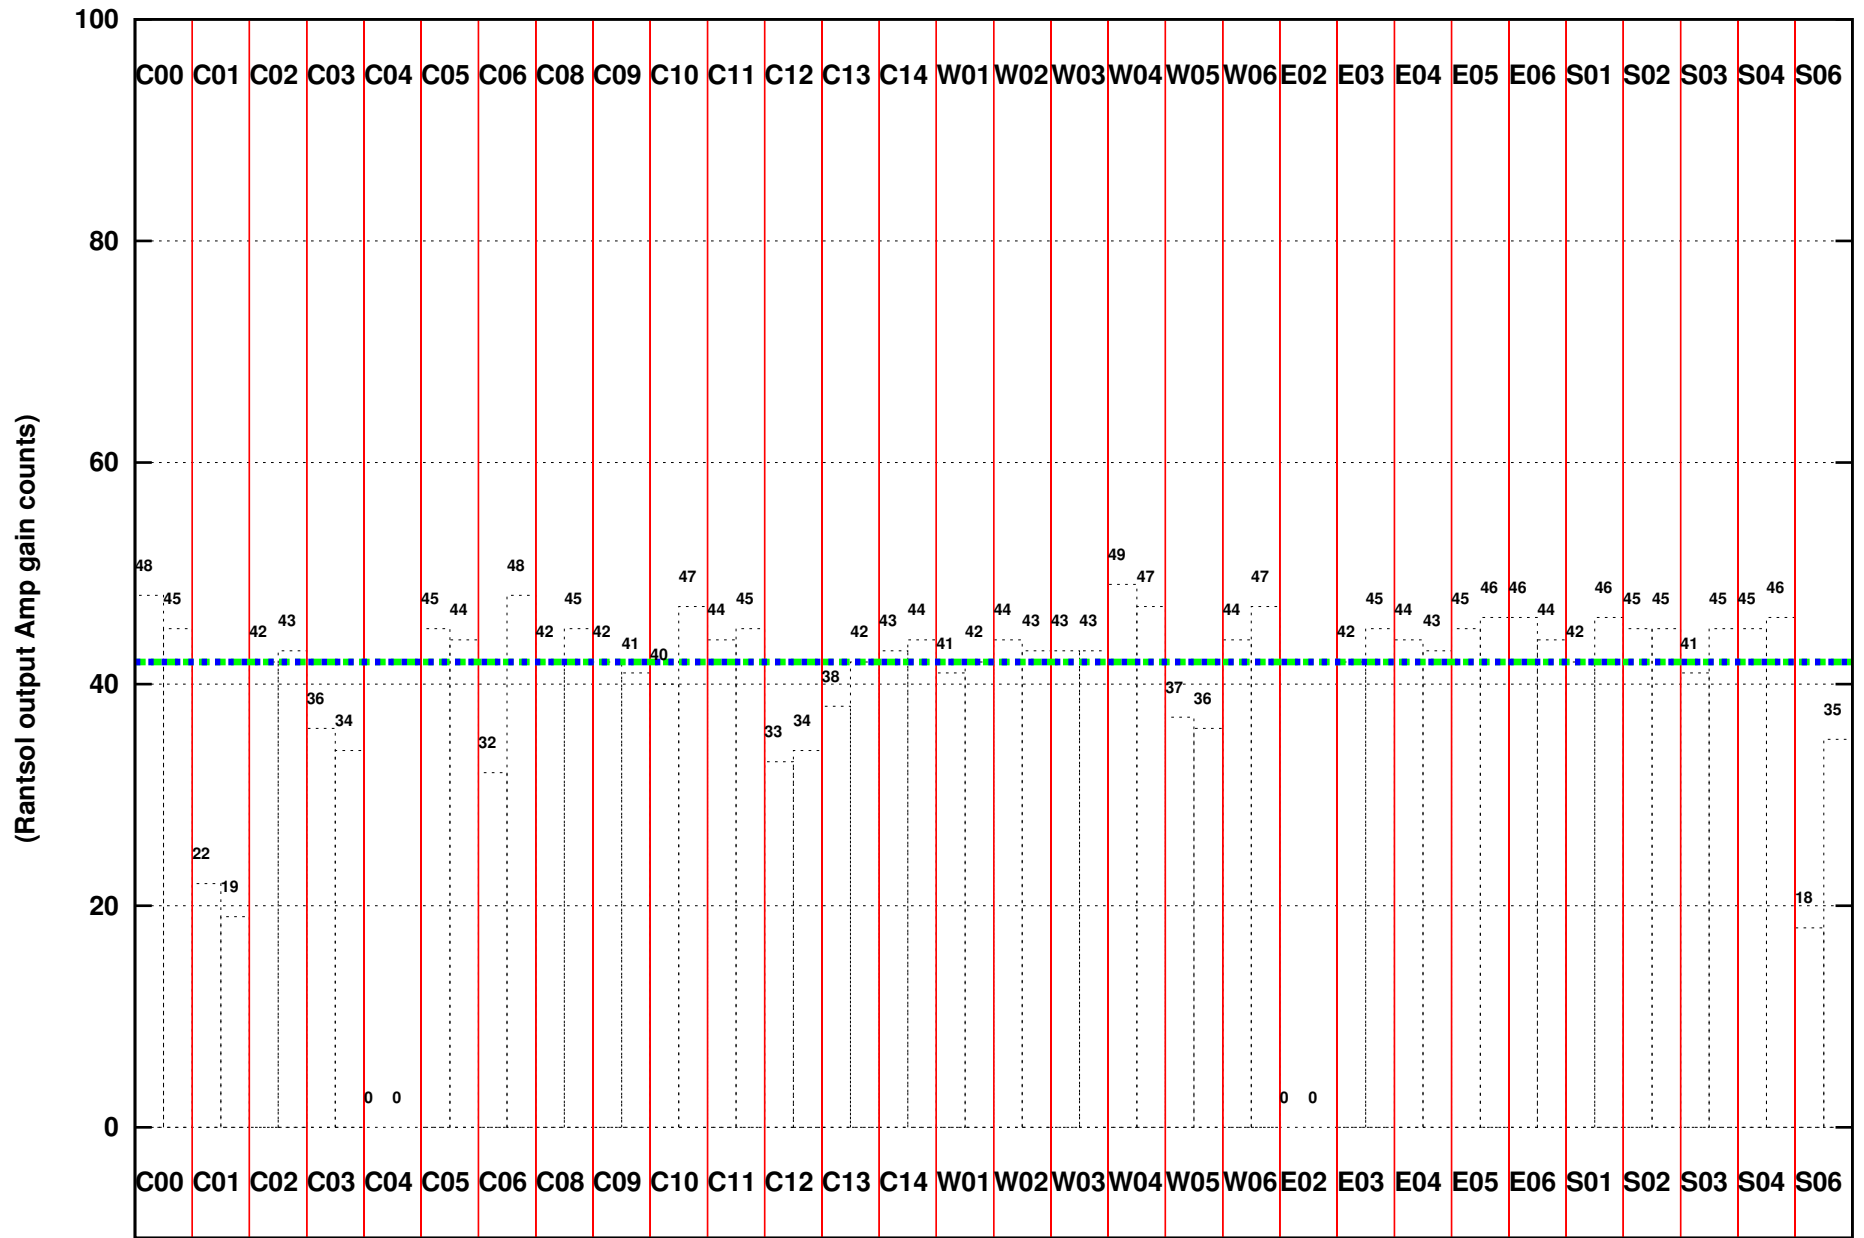

FRINGE STATUS (Rf:1346.727,1346.727 MHz., LO1:1285.000,1285.000 MHz., LO4/5:138.273,166.727 MHz.)

( File:/gsbifdata1/09aug/28\_026\_09aug2015.lta, scan:0, chan:80, Src:3C147, Date:09Aug2015 08:05:18)