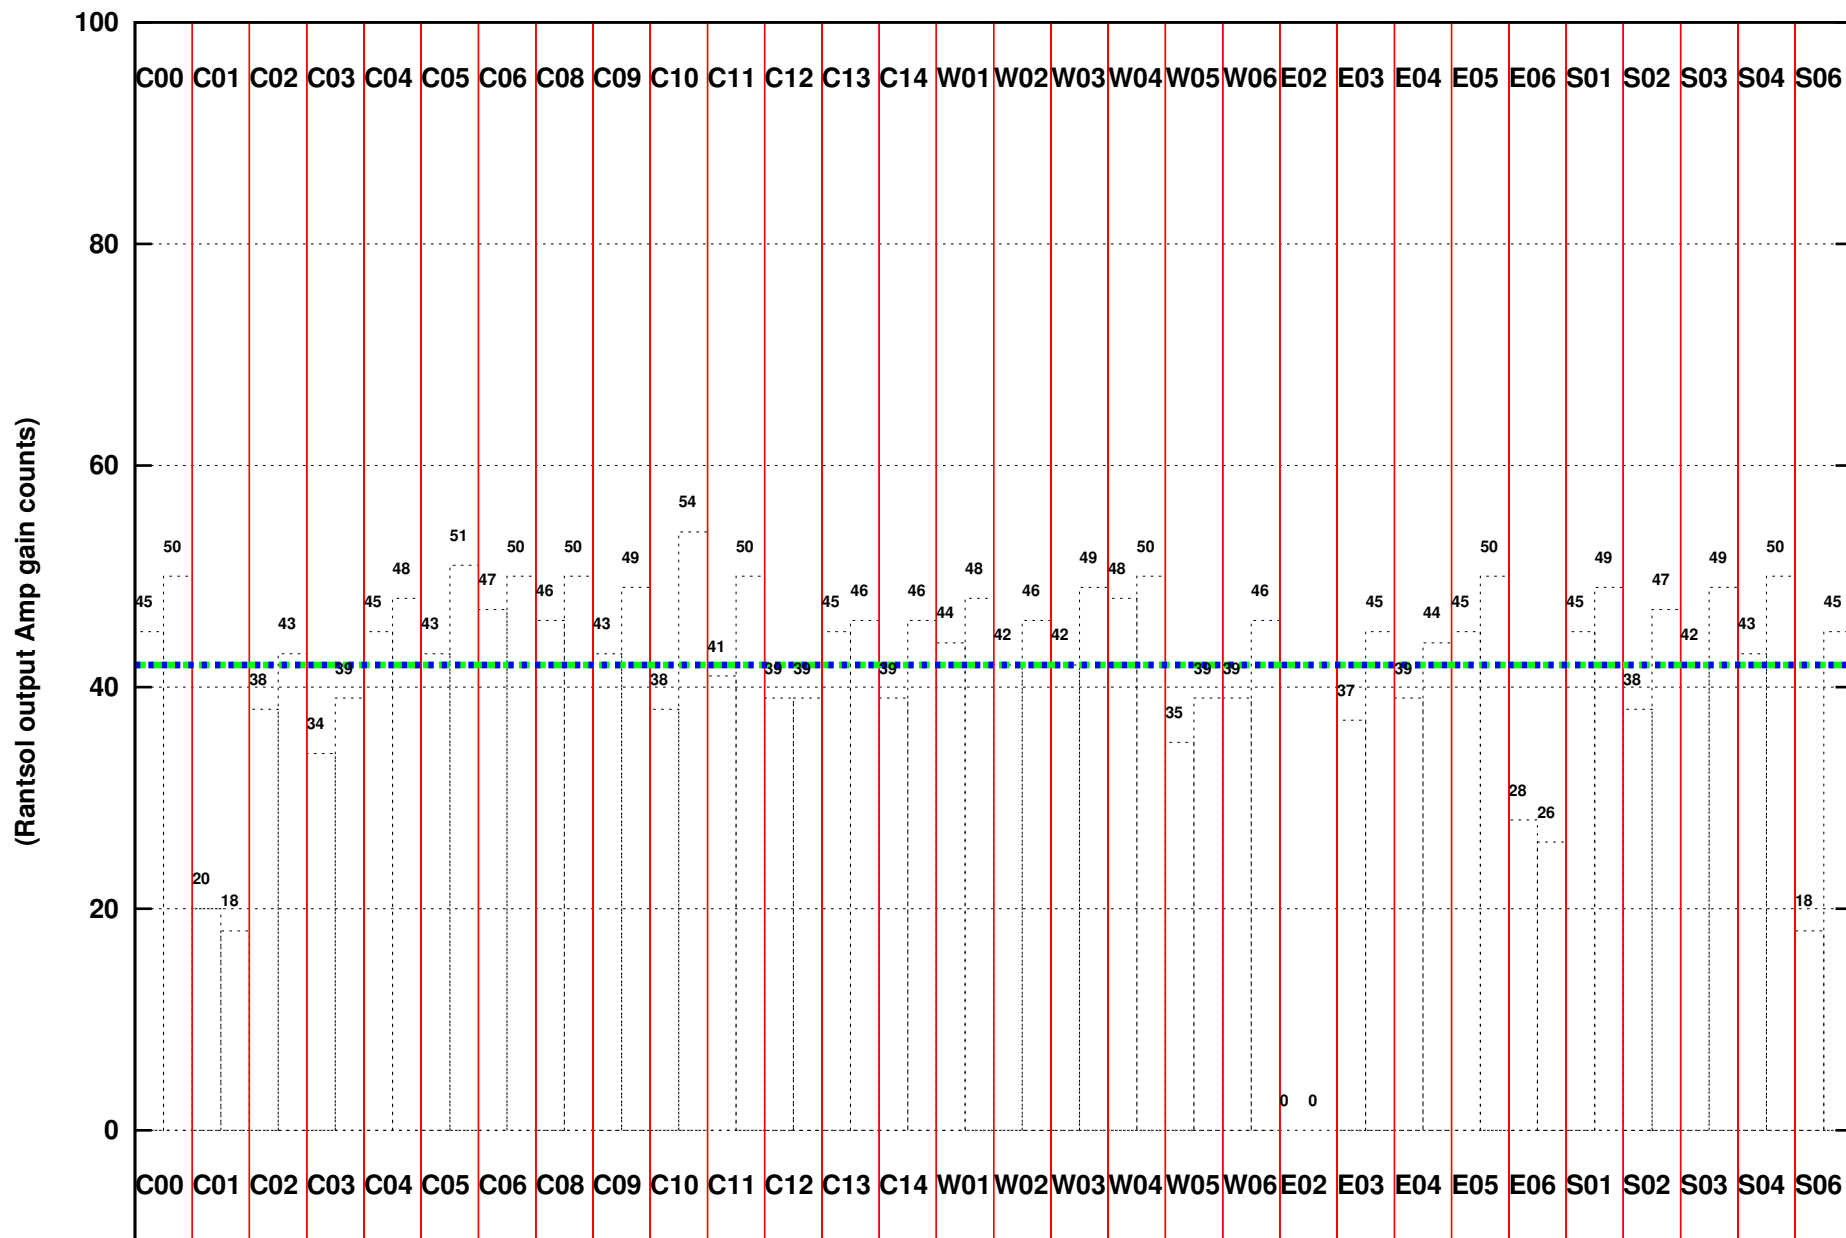

FRINGE STATUS (Rf:1416.483,1416.483 MHz., LO1:1350.000,1350.000 MHz., LO4/5:133.517,171.483 MHz.)

(File:/gsbifrddata1/09aug/28_025_09aug2015.lta, scan:0, chan:80, Src:3C286, Date:09Aug2015 18:11:36)