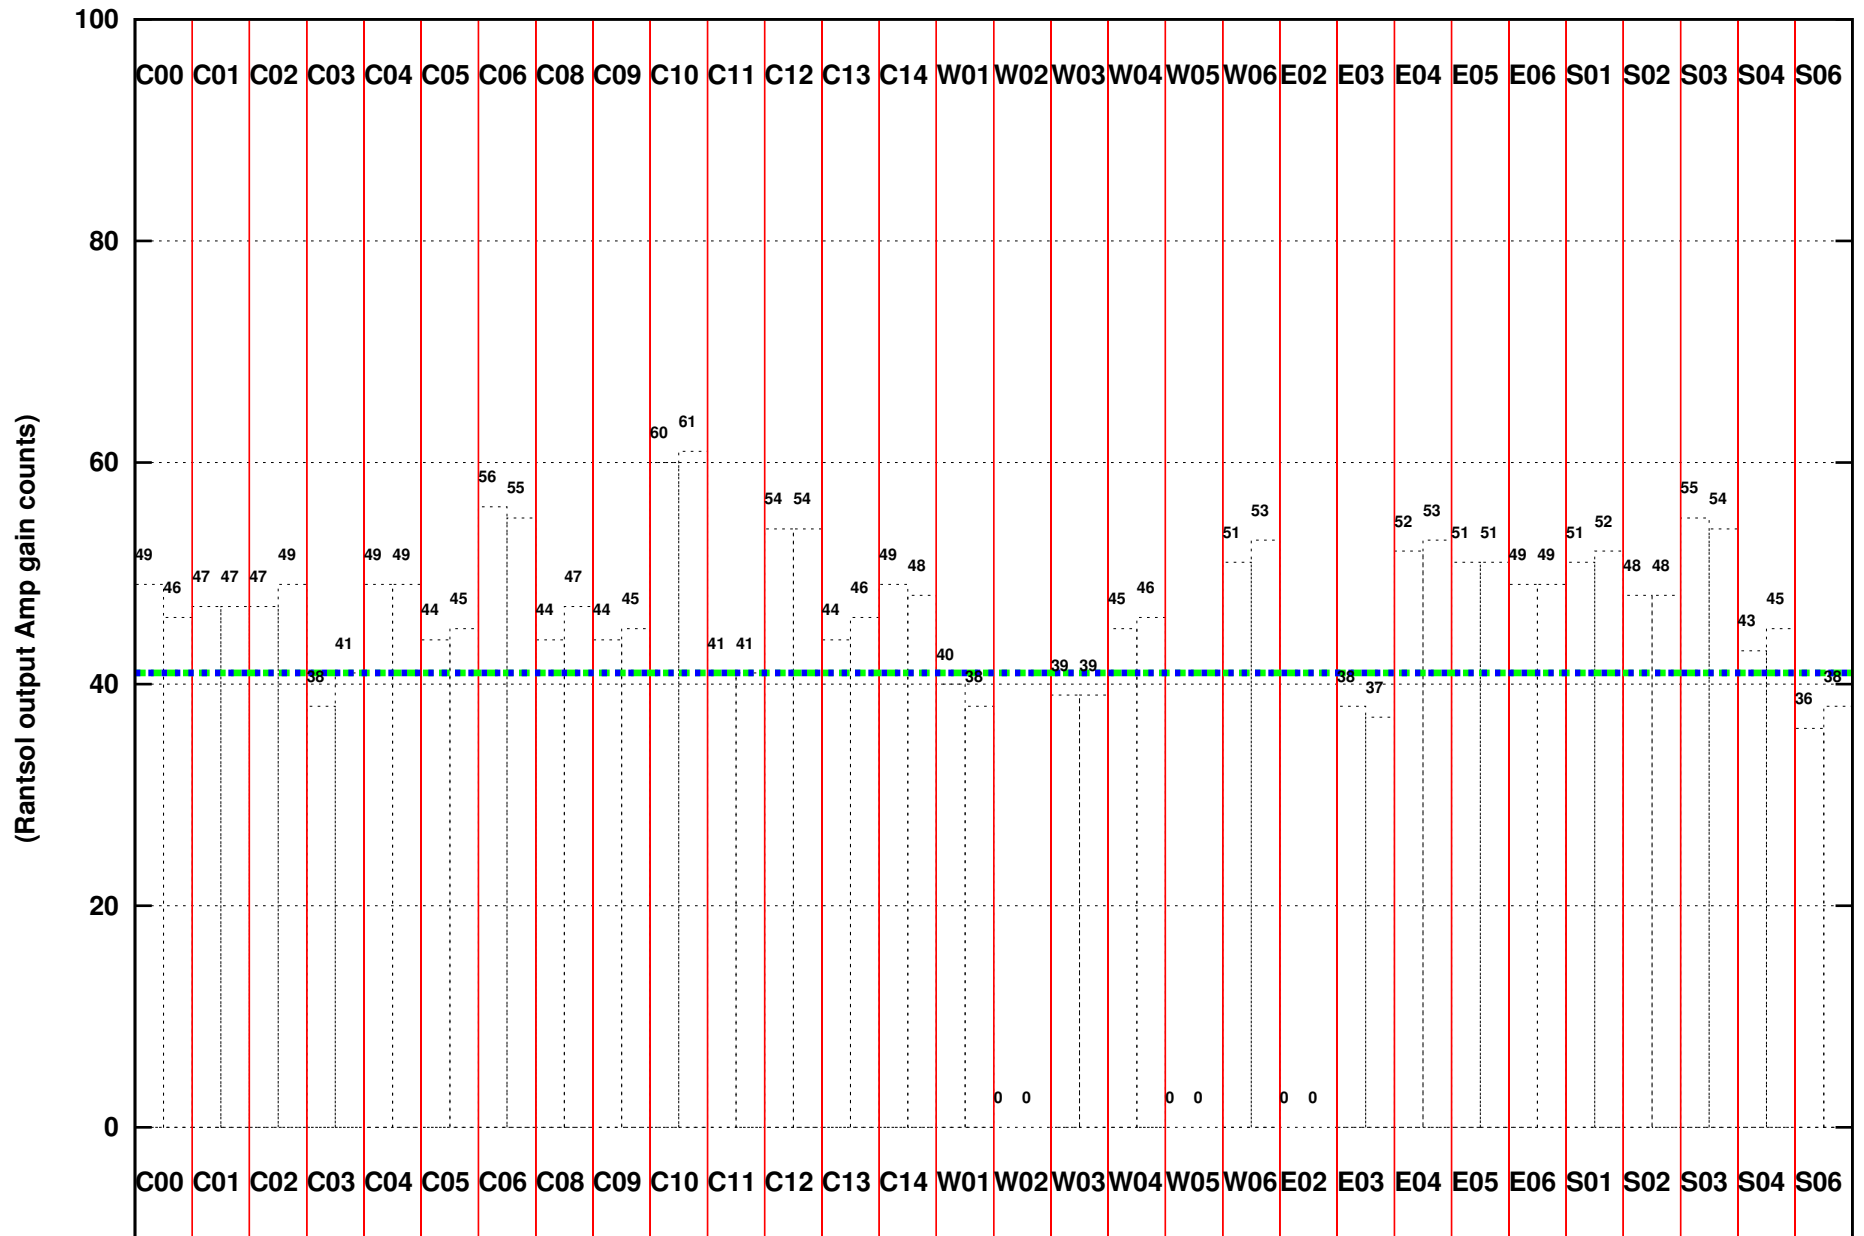

FRINGE STATUS (Rf:591.000,591.000 MHz., LO1:540.000,540.000 MHz., LO4/5:149.000,156.000 MHz.)

(File:/gsbifrdta/11aug/28_028_11aug2015.lta, scan:0, chan:80, Src:3C48, Date:11Aug2015 01:09:06)