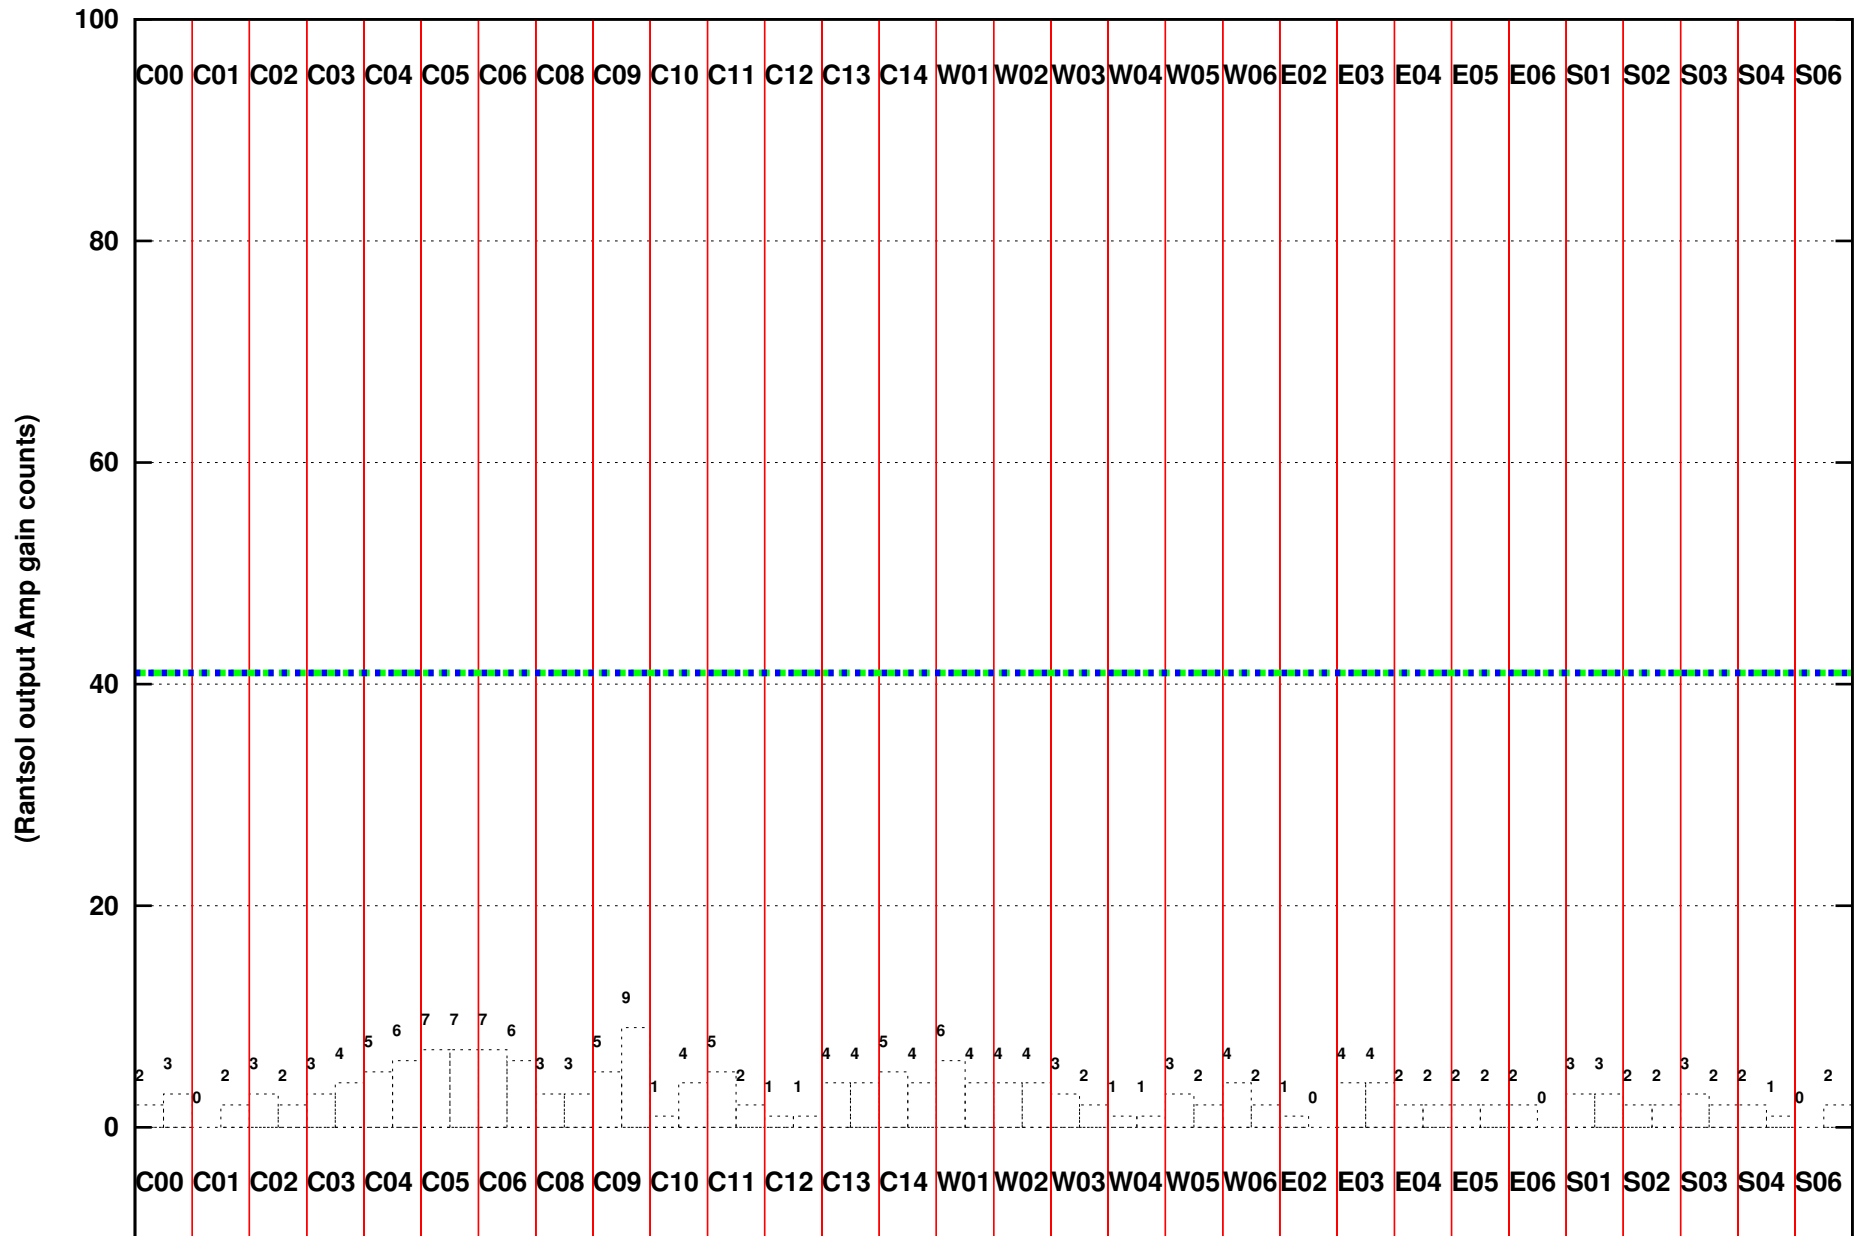

FRINGE STATUS (Rf:591.000,591.000 MHz., LO1:540.000,540.000 MHz., LO4/5:149.000,156.000 MHz.)

(File:/gsbifrd1/15aug/28_050_15aug2015_2s.lta, scan:0, chan:80, Src:3C286, Date:15Aug2015 16:30:34)