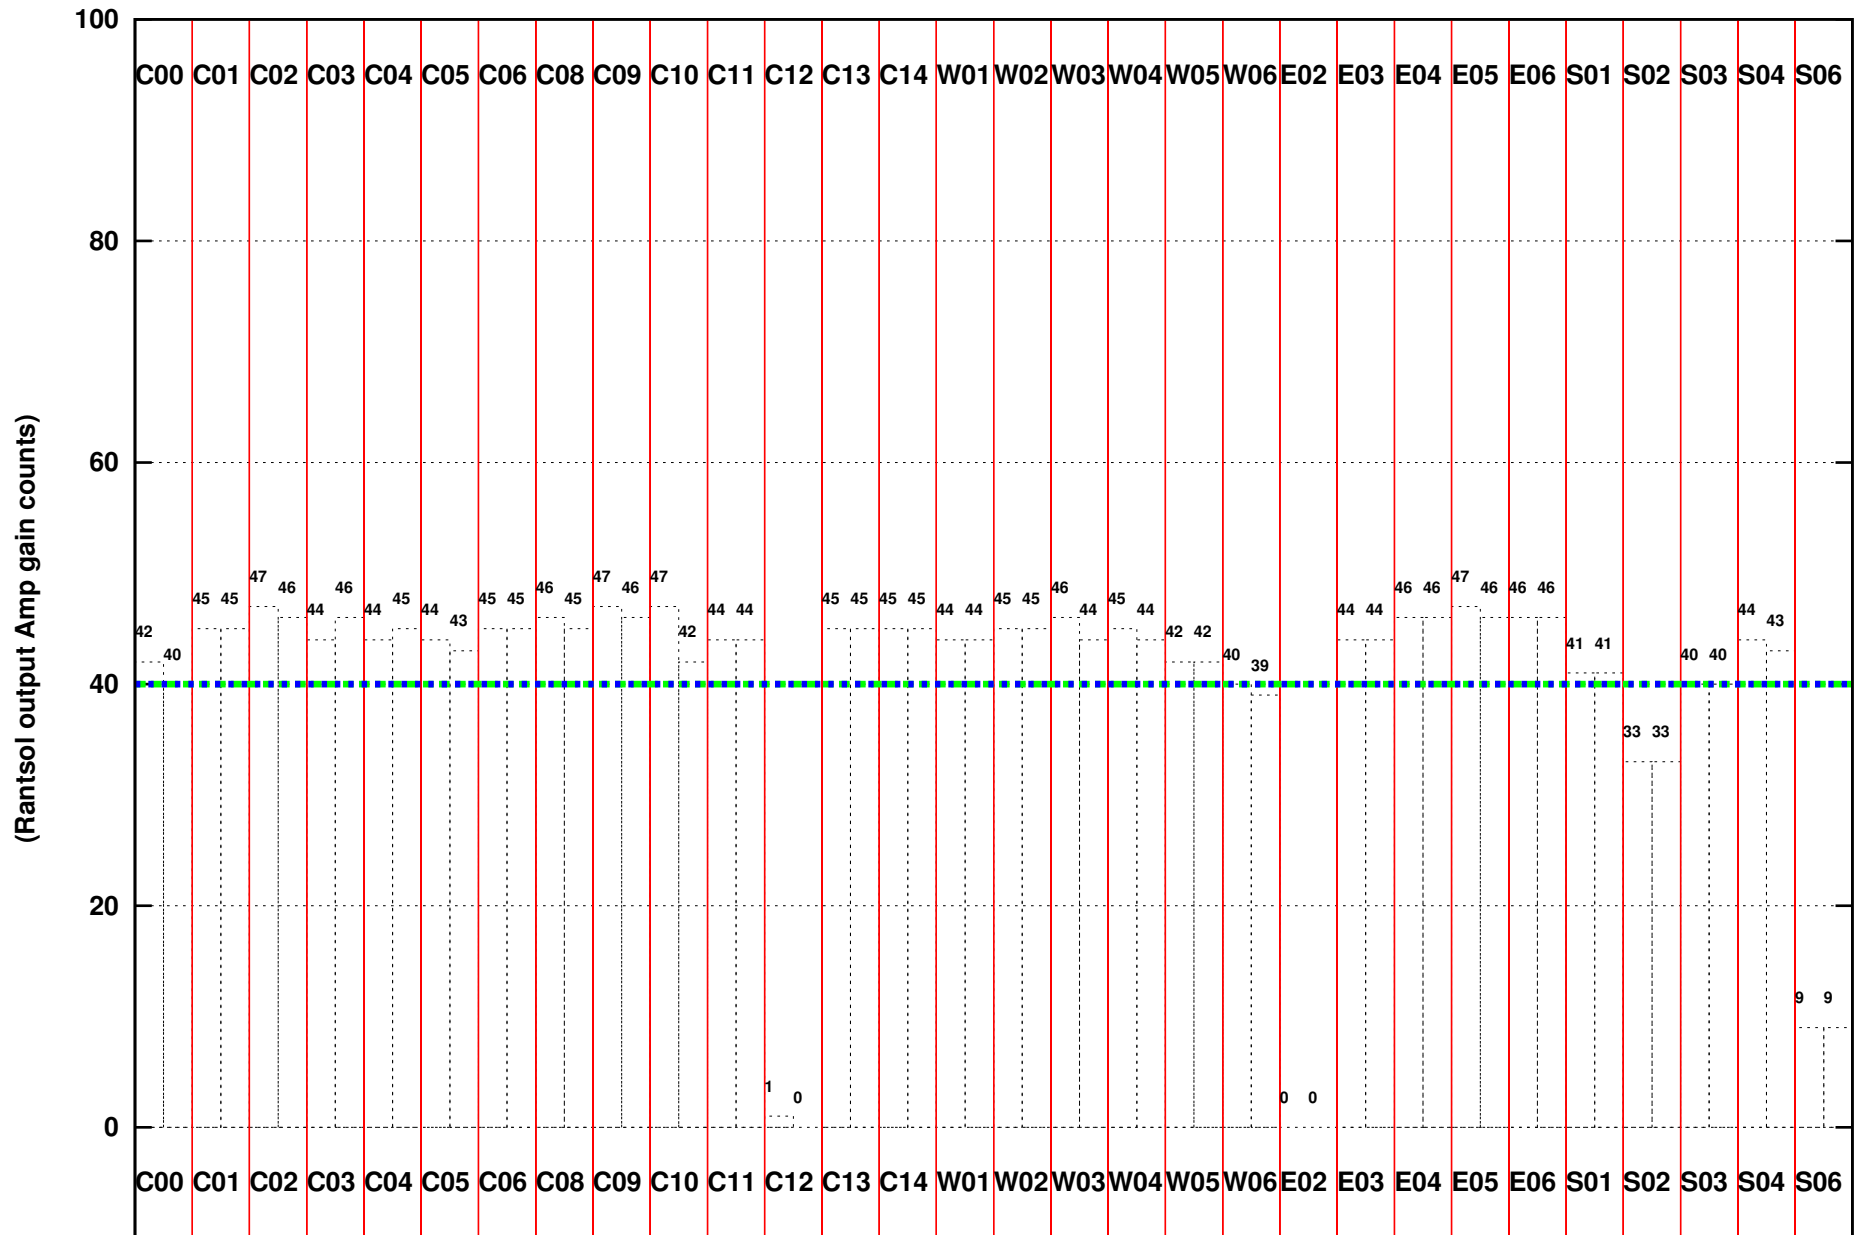

FRINGE STATUS (Rf:306.000,306.000 MHz., LO1:255.000,255.000 MHz., LO4/5:149.000,156.000 MHz.)

(File:/gsbifrddata1/21aug/27_070_21aug2015_2s.lta, scan:0, chan:80, Src:3C147, Date:21Aug2015 03:19:38)