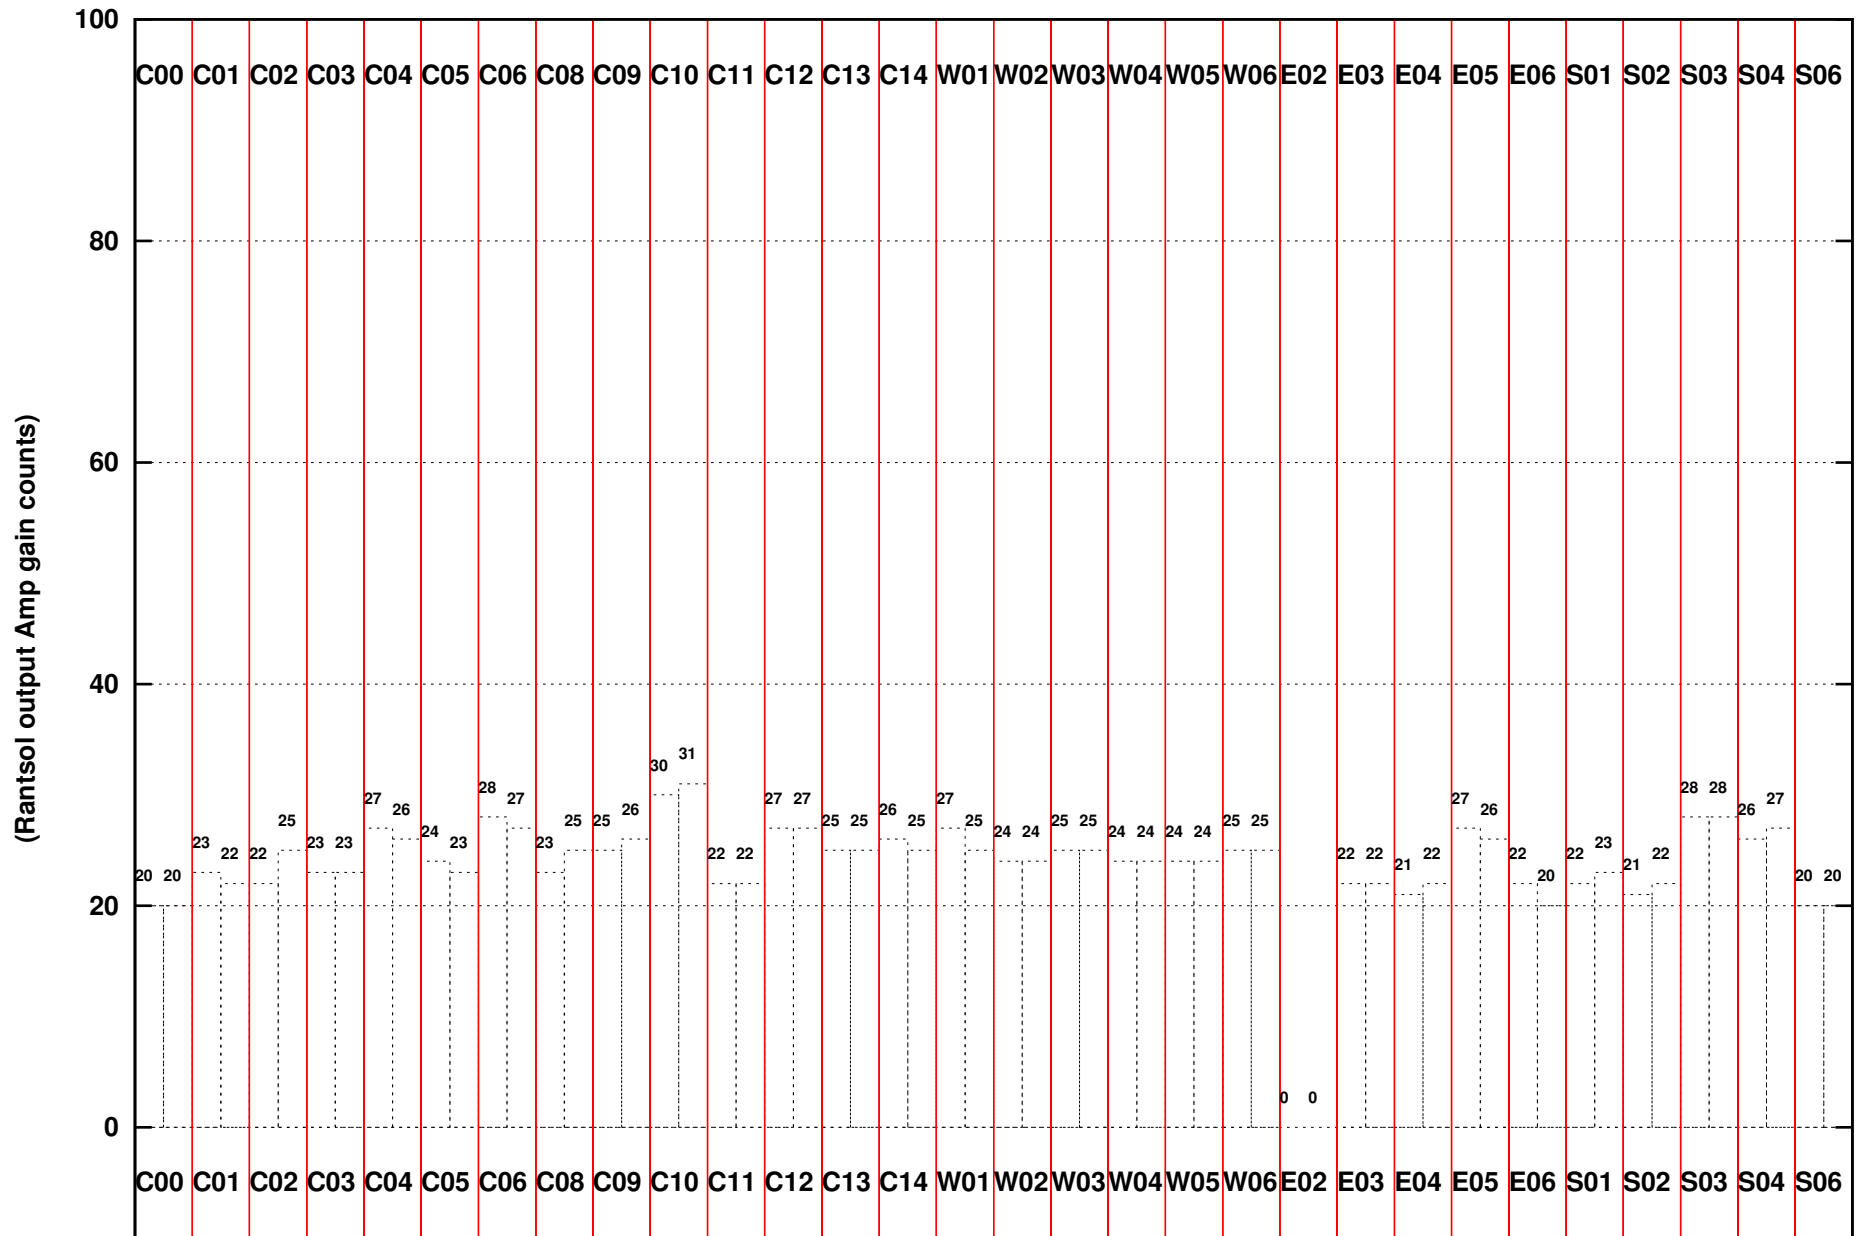

FRINGE STATUS (Rf:591.000,591.000 MHz., LO1:540.000,540.000 MHz., LO4/5:149.000,156.000 MHz.)

(File:/gsbifdata1/21aug/28_024_21aug2015.lta, scan:0, chan:80, Src:1822-096, Date:21Aug2015 22:45:59)