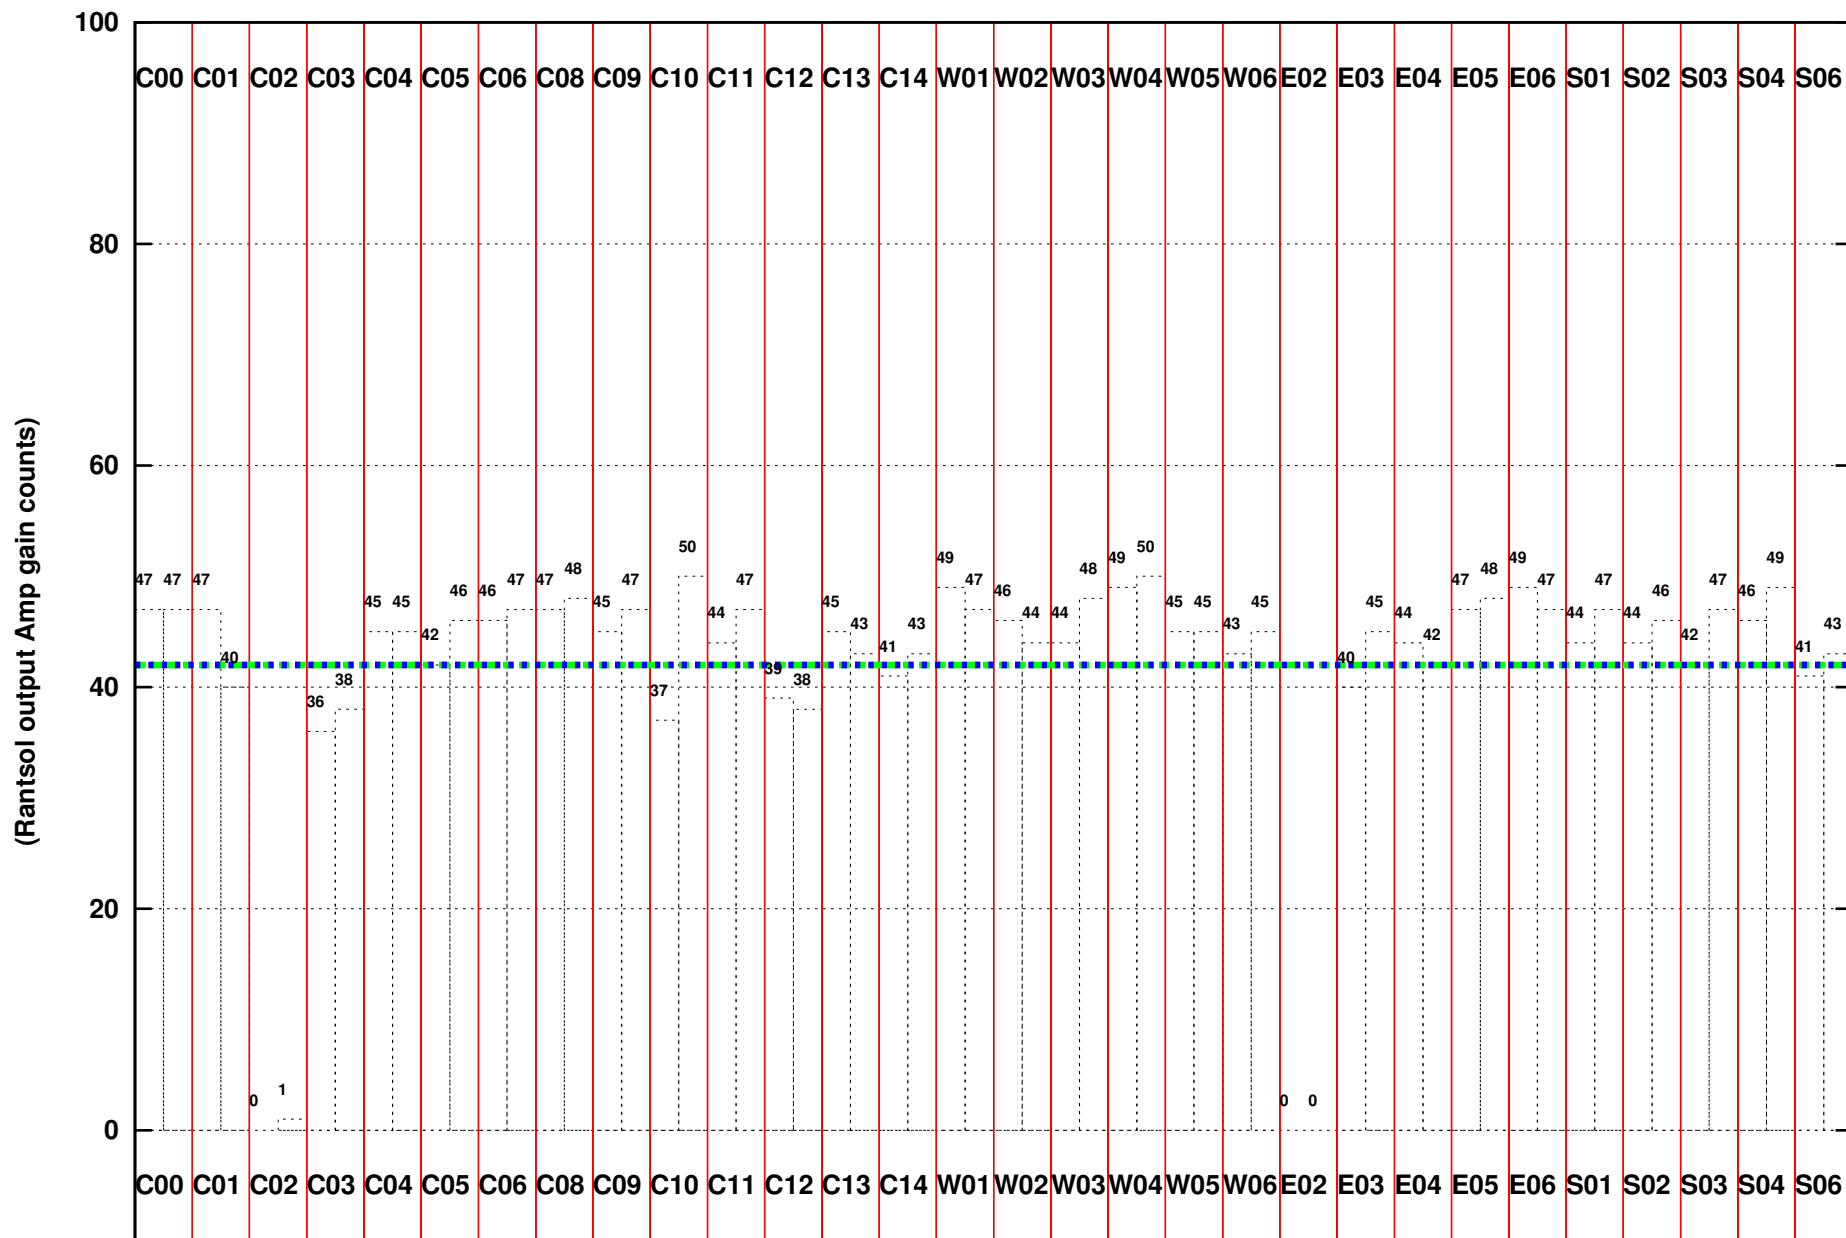

FRINGE STATUS (Rf:1415.917,1415.917 MHz., LO1:1345.000,1345.000 MHz., LO4/5:129.083,175.917 MHz.)

(File:/gsbifrddata1/22aug/28_056_22aug2015.lta, scan:0, chan:80, Src:3C147, Date:22Aug2015 06:34:40)