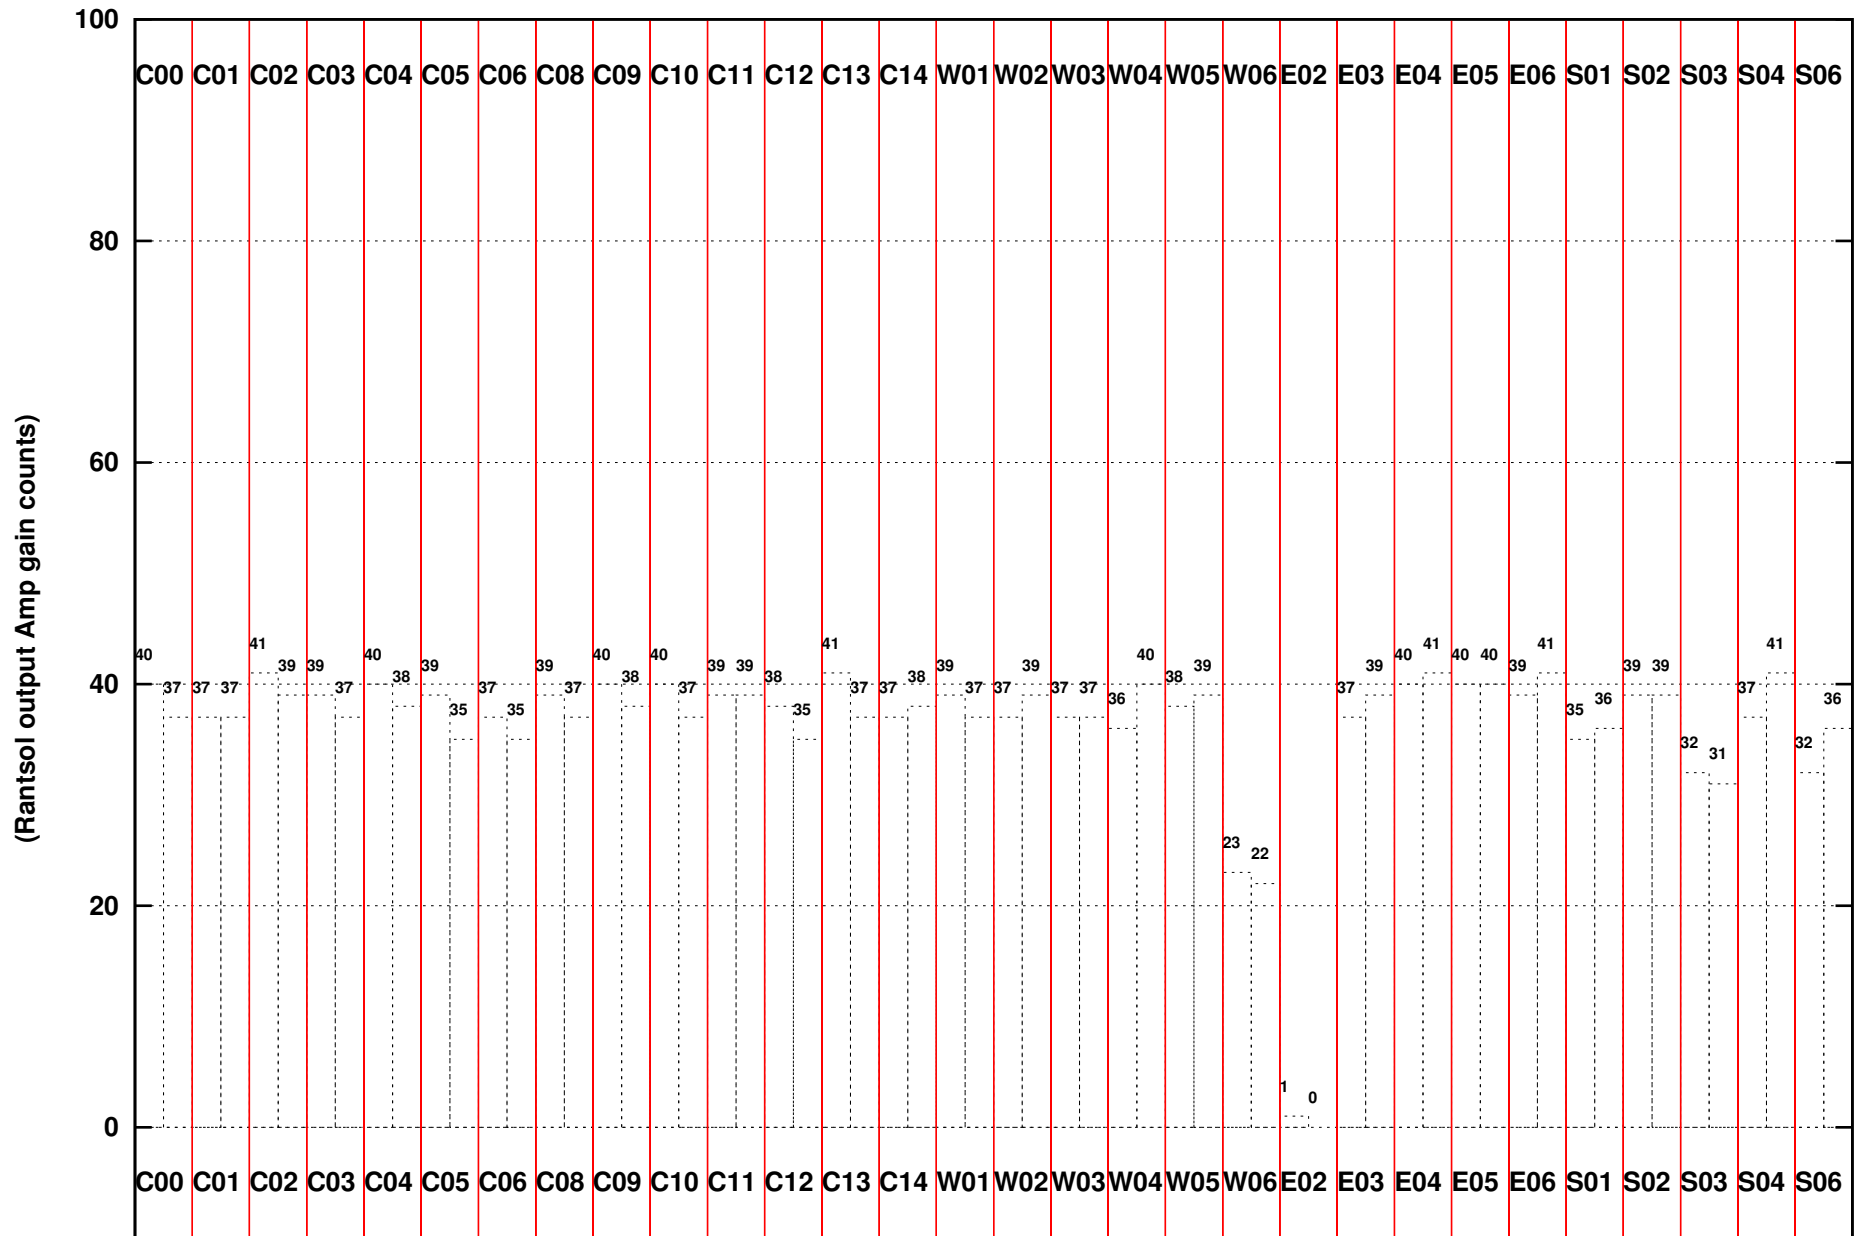

FRINGE STATUS (Rf:307.467,307.467 MHz., LO1:236.000,236.000 MHz., LO4/5:128.533,176.467 MHz.)

(File:/gsbifrddata1/22aug/ddtb177_22aug2015_2s.lta, scan:0, chan:80, Src:3C468.1, Date:22Aug2015 21:58:50)