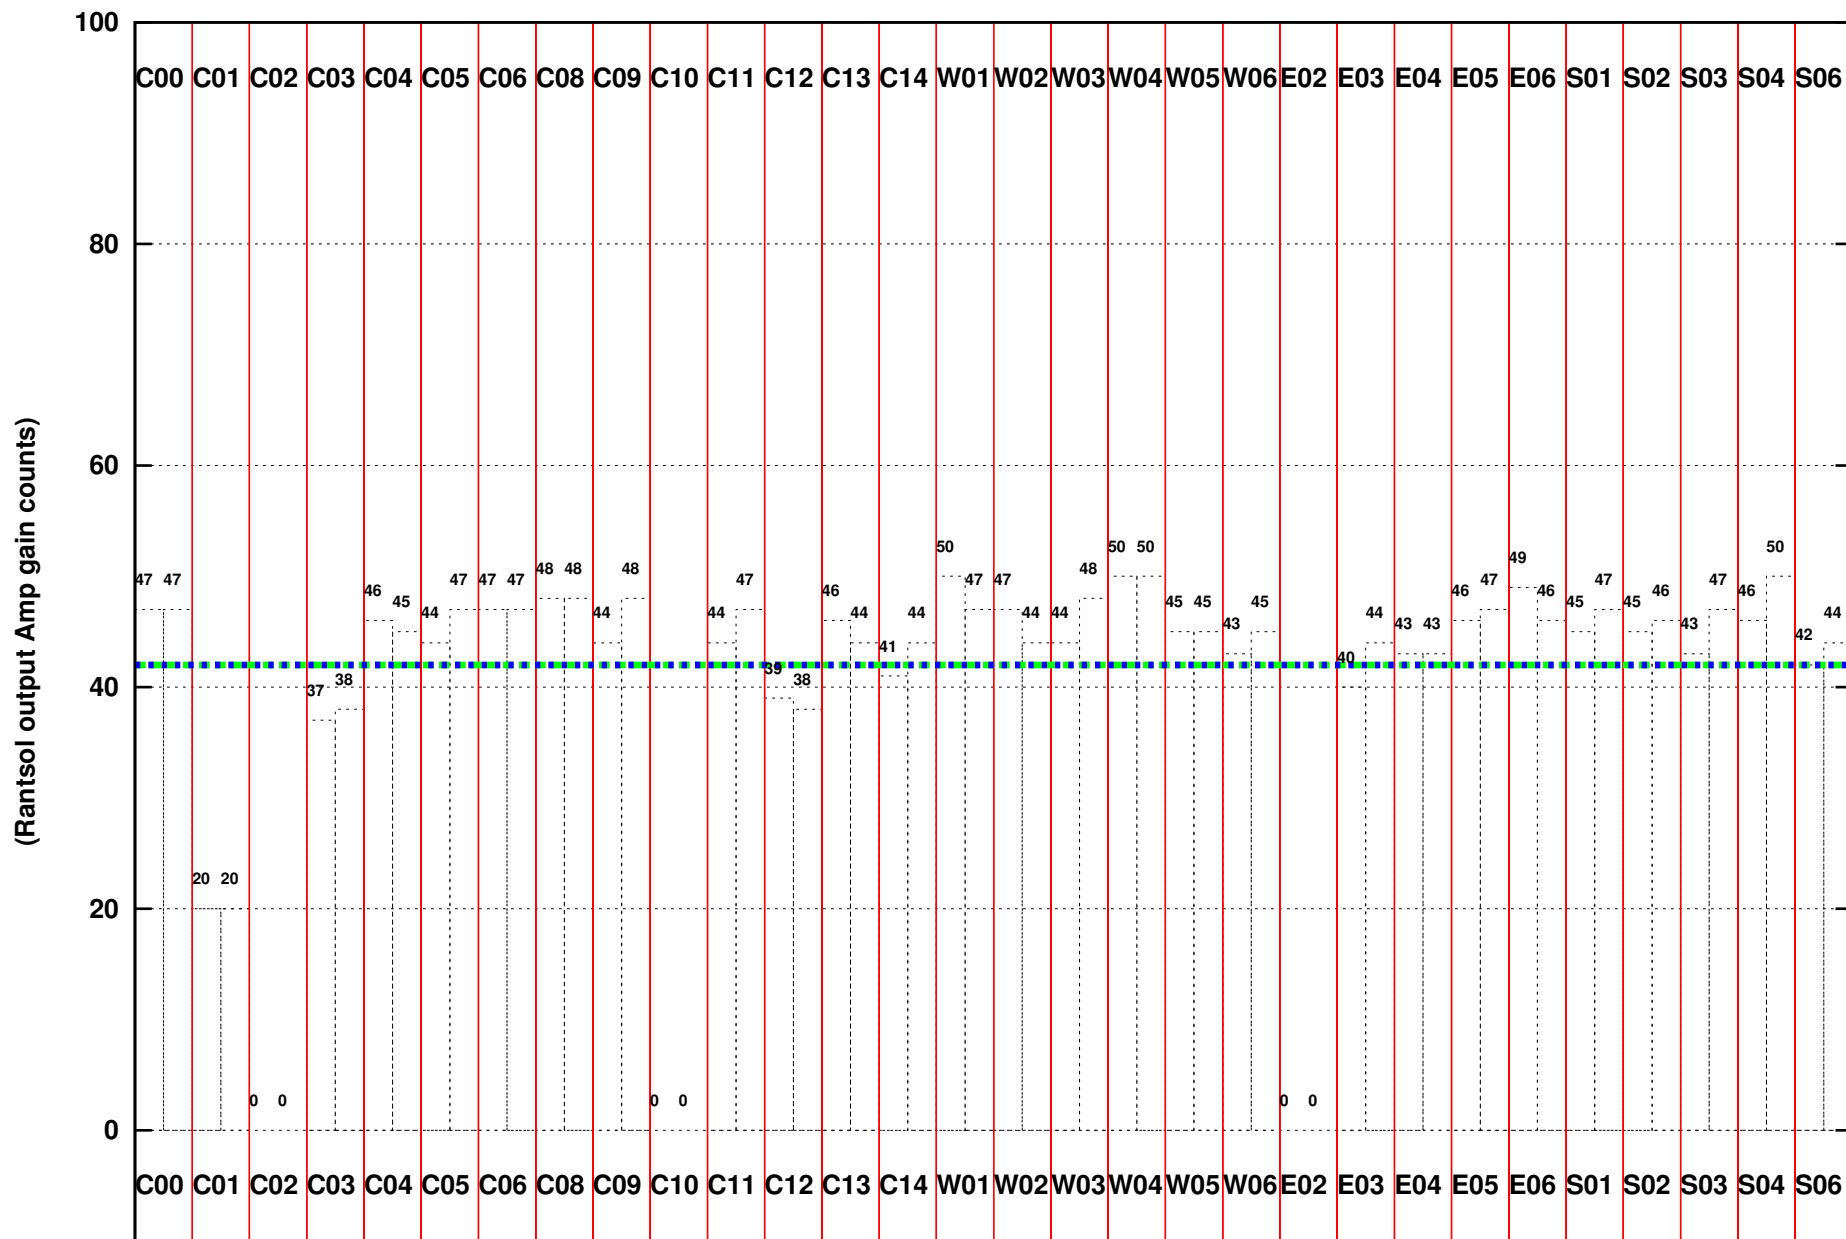

FRINGE STATUS (Rf:1415.917,1415.917 MHz., LO1:1345.000,1345.000 MHz., LO4/5:129.083,175.917 MHz.)

(File:/gsbifrddata1/23aug/28_056_23aug2015.lta, scan:0, chan:80, Src:3C147, Date:23Aug2015 07:02:41)