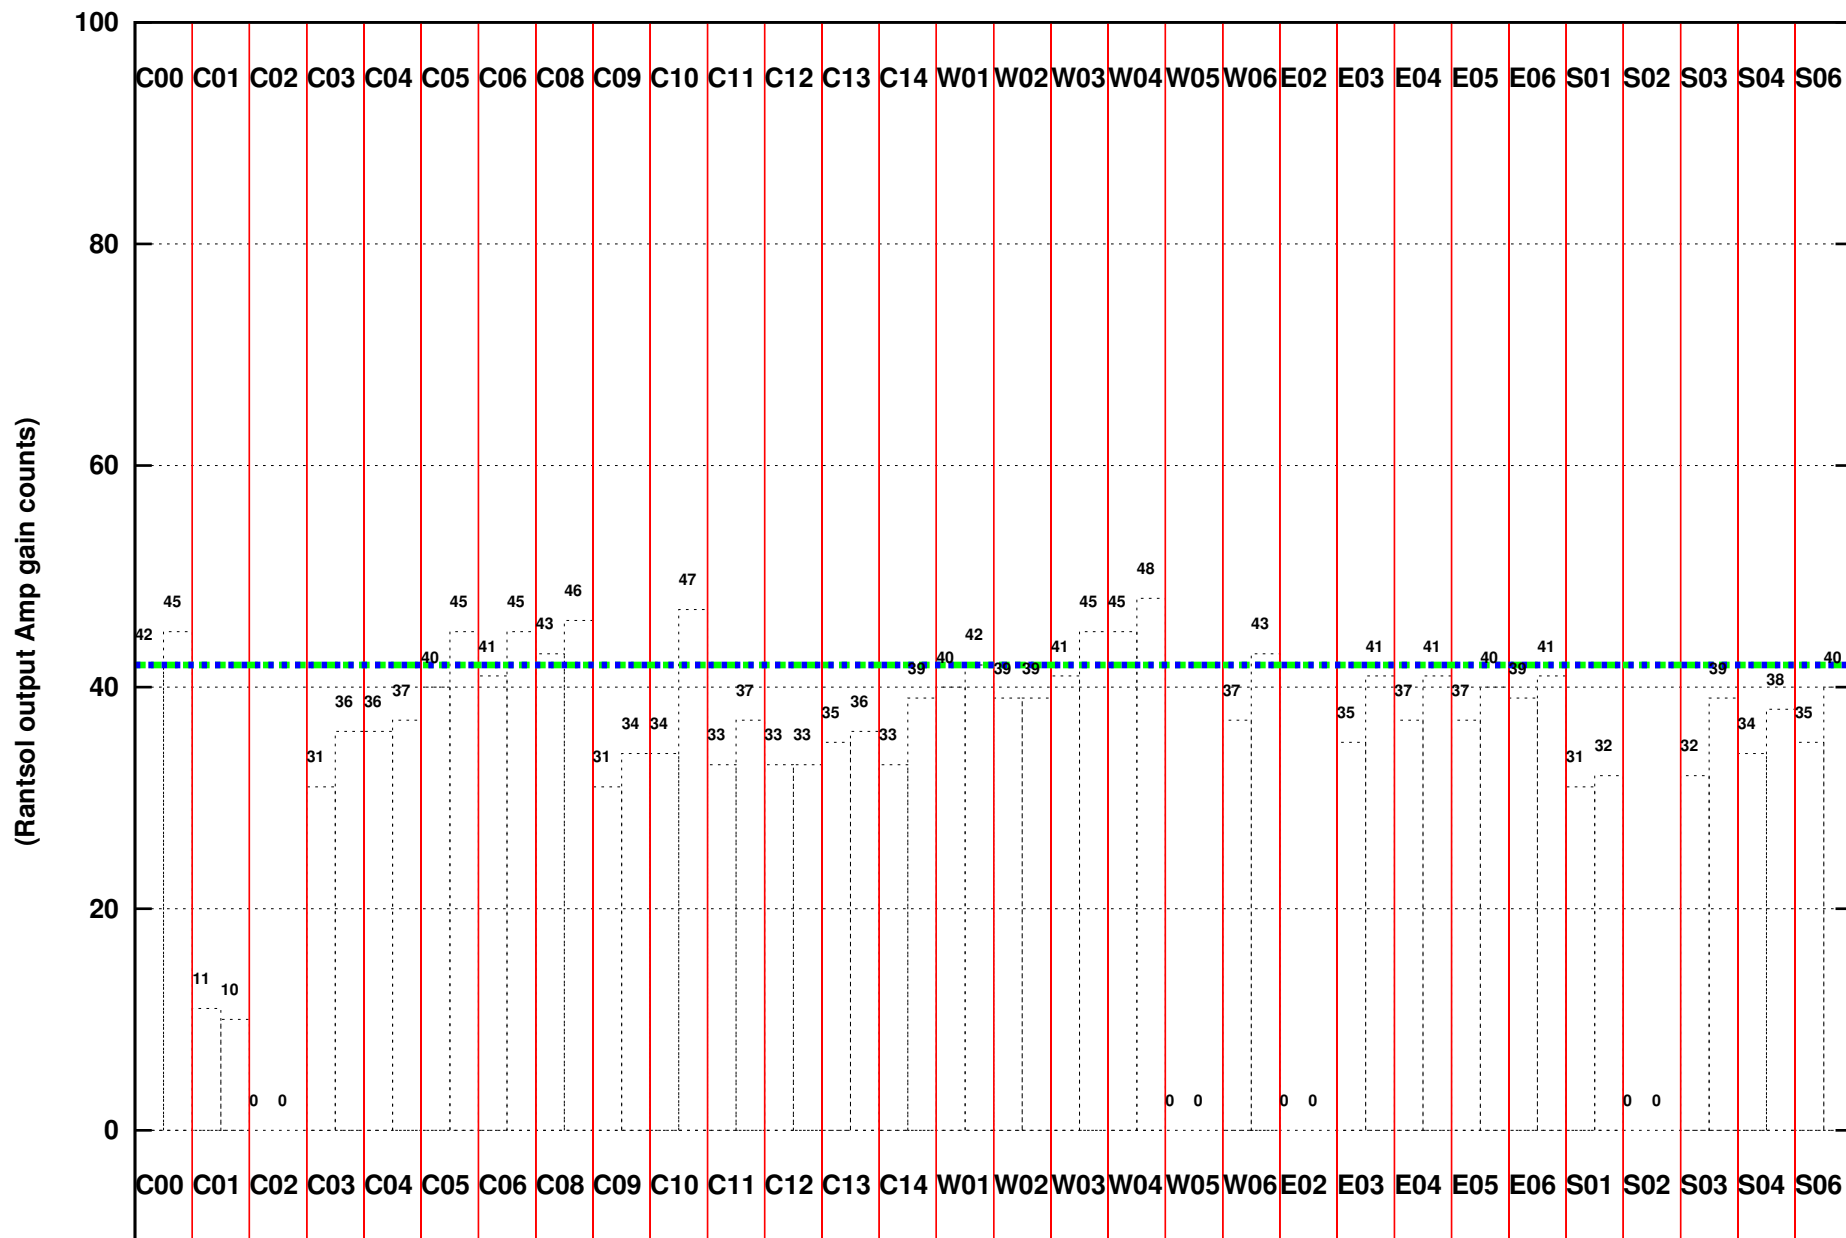

FRINGE STATUS (Rf:1418.083,1418.083 MHz., LO1:1350.000,1350.000 MHz., LO4/5:131.917,173.083 MHz.)

(File:/gsbifrddata1/23aug/28_025_23aug2015.lta, scan:0, chan:80, Src:3C286, Date:23Aug2015 11:09:57)