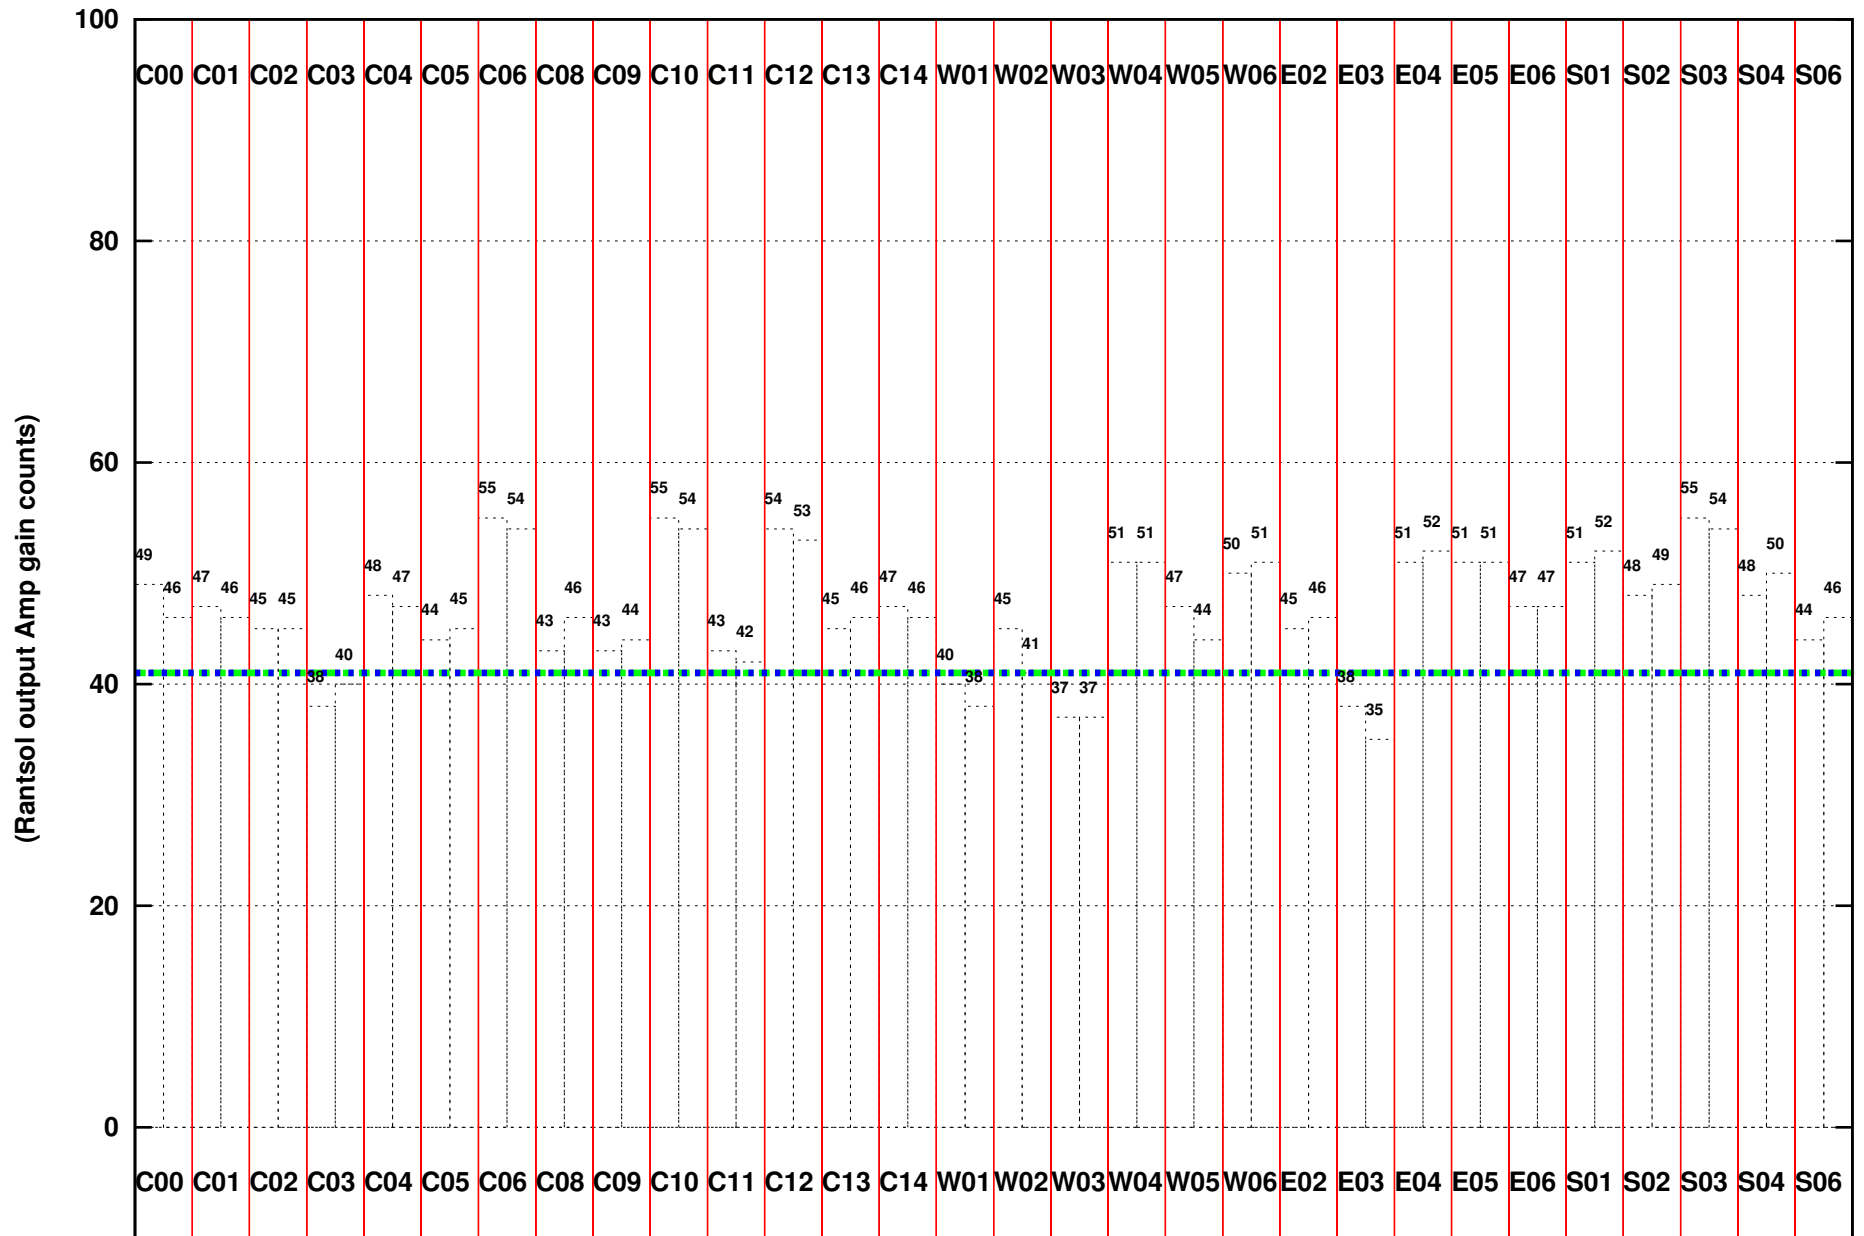

FRINGE STATUS (Rf:591.000,591.000 MHz., LO1:540.000,540.000 MHz., LO4/5:149.000,156.000 MHz.)

(File:/gsbifrddata1/25aug/28_028_25aug2015.lta, scan:0, chan:80, Src:3C48, Date:25Aug2015 23:12:55)