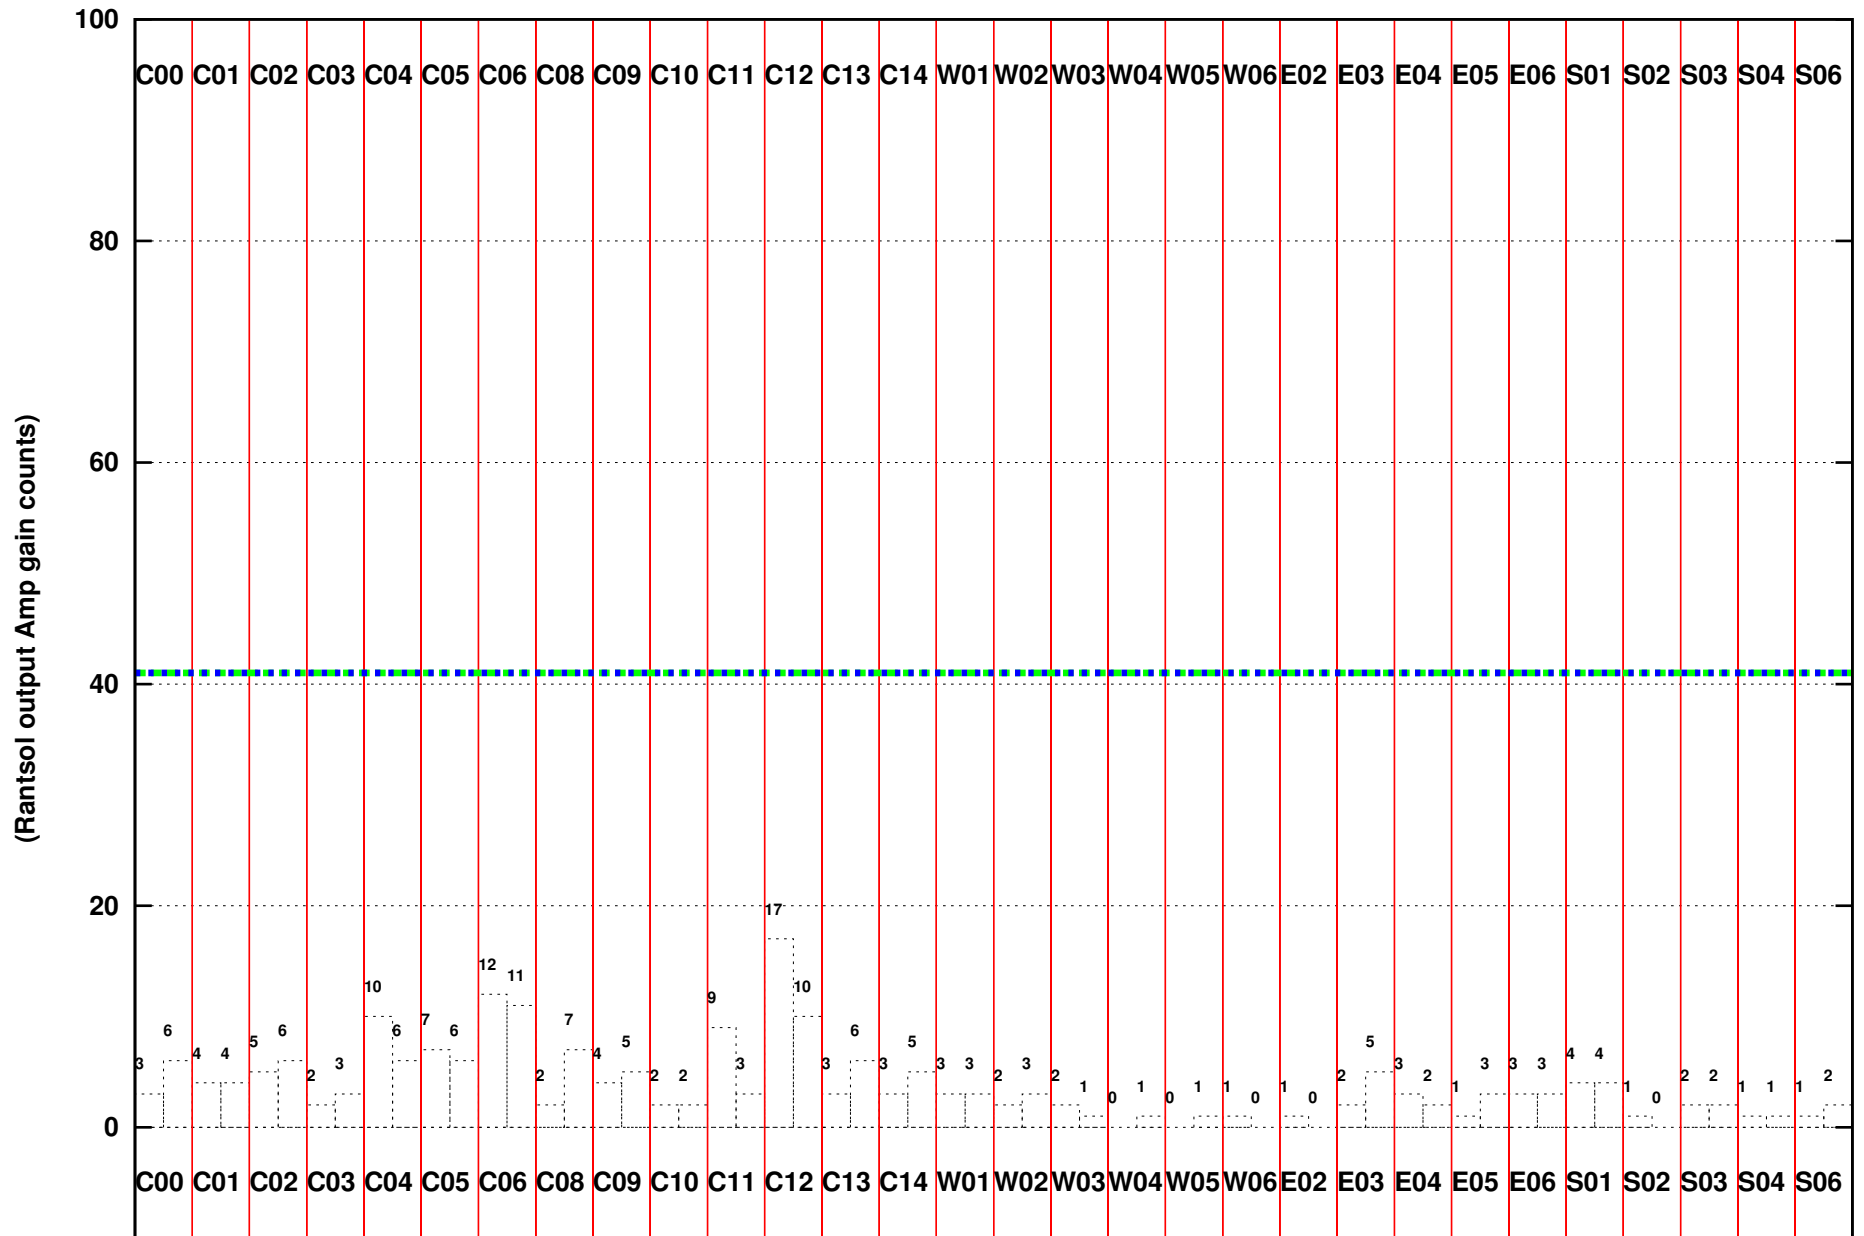

FRINGE STATUS (Rf:591.000,591.000 MHz., LO1:540.000,540.000 MHz., LO4/5:149.000,156.000 MHz.)

( File:/gsbifrd1/27aug/28\_072\_27aug2015\_2s.lta, scan:0, chan:80, Src:3C286, Date:27Aug2015 17:28:33)