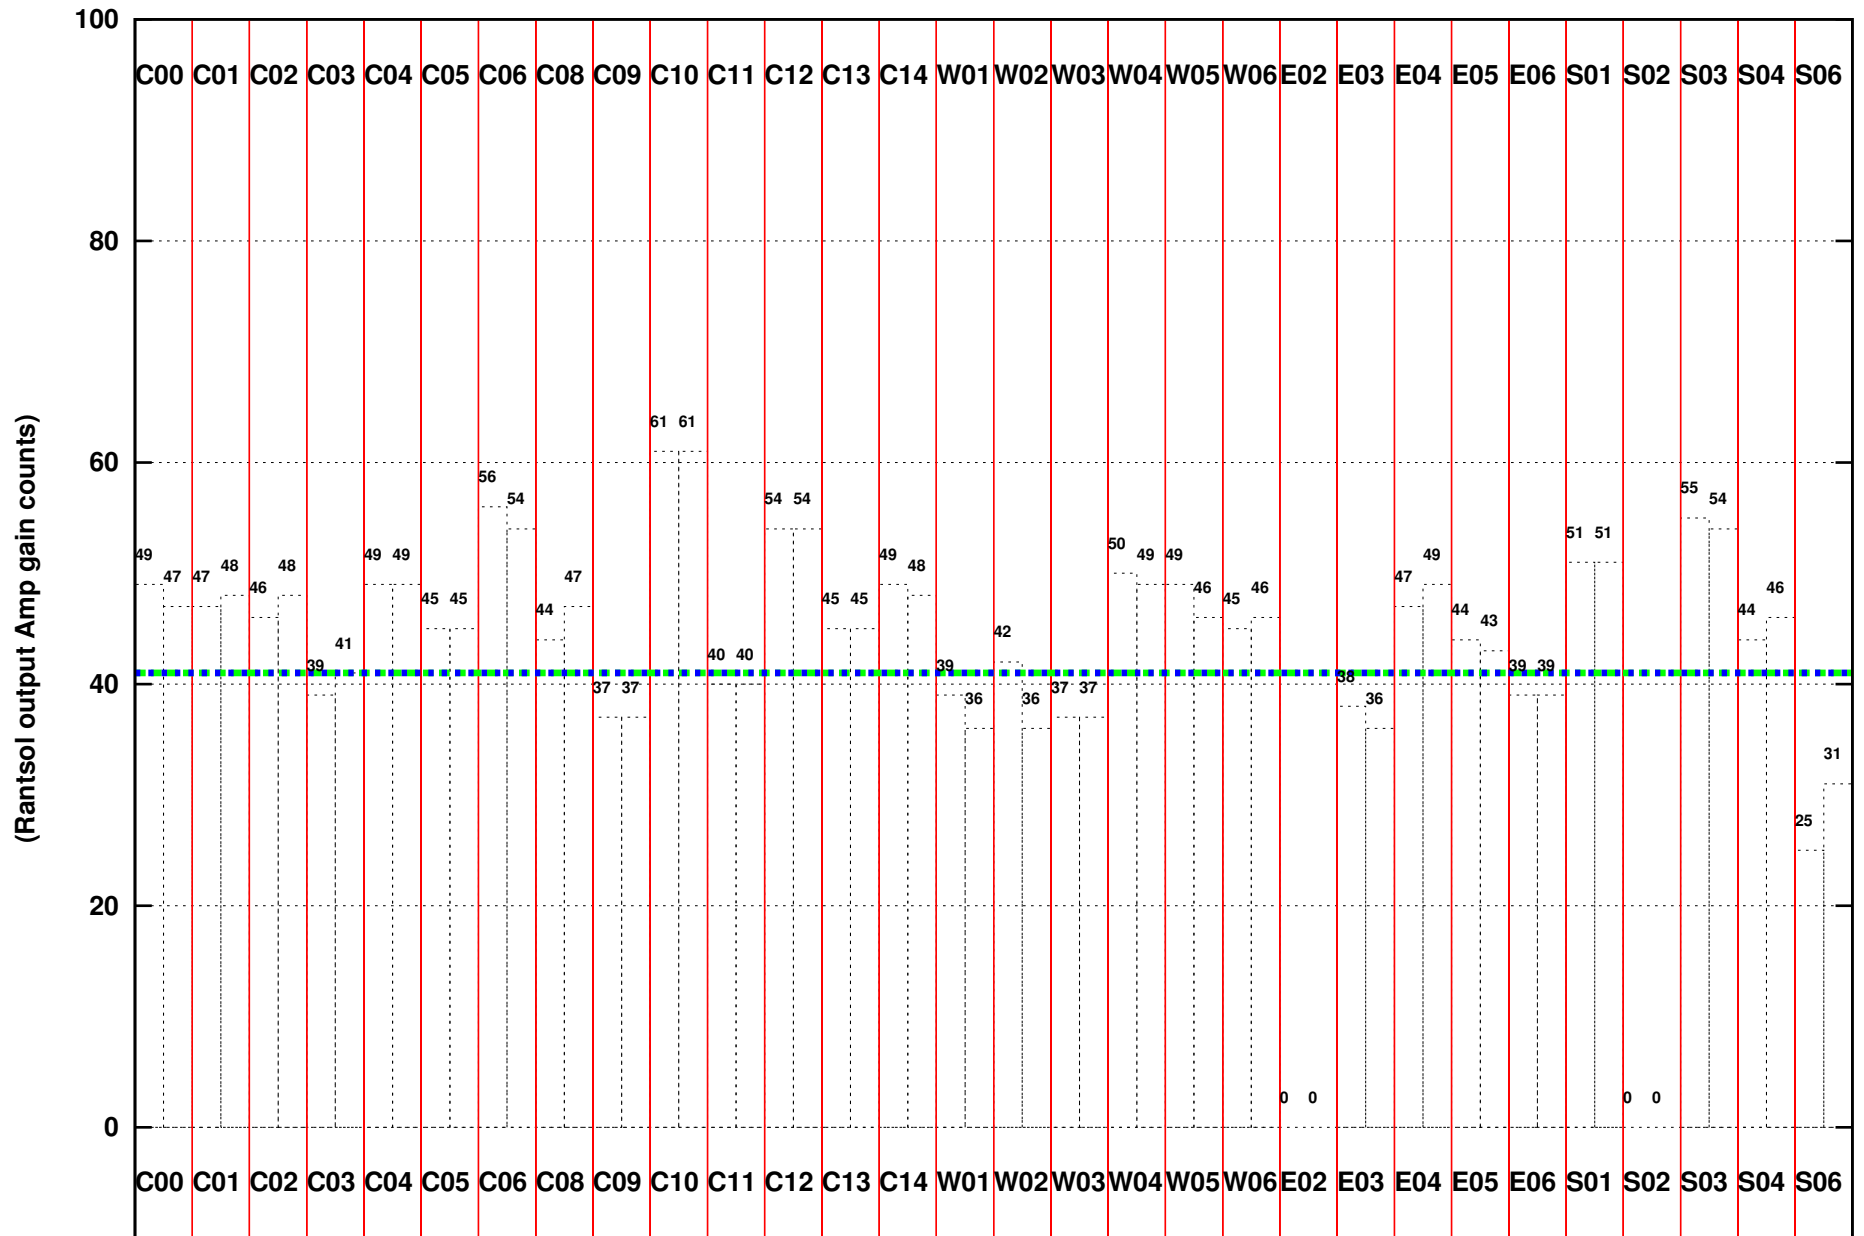

FRINGE STATUS (Rf:591.000,591.000 MHz., LO1:540.000,540.000 MHz., LO4/5:149.000,156.000 MHz.)

( File:/gsbifrddata1/28aug/28\_042\_27aug2015.lta, scan:0, chan:80, Src:3C48, Date:28Aug2015 02:10:15)