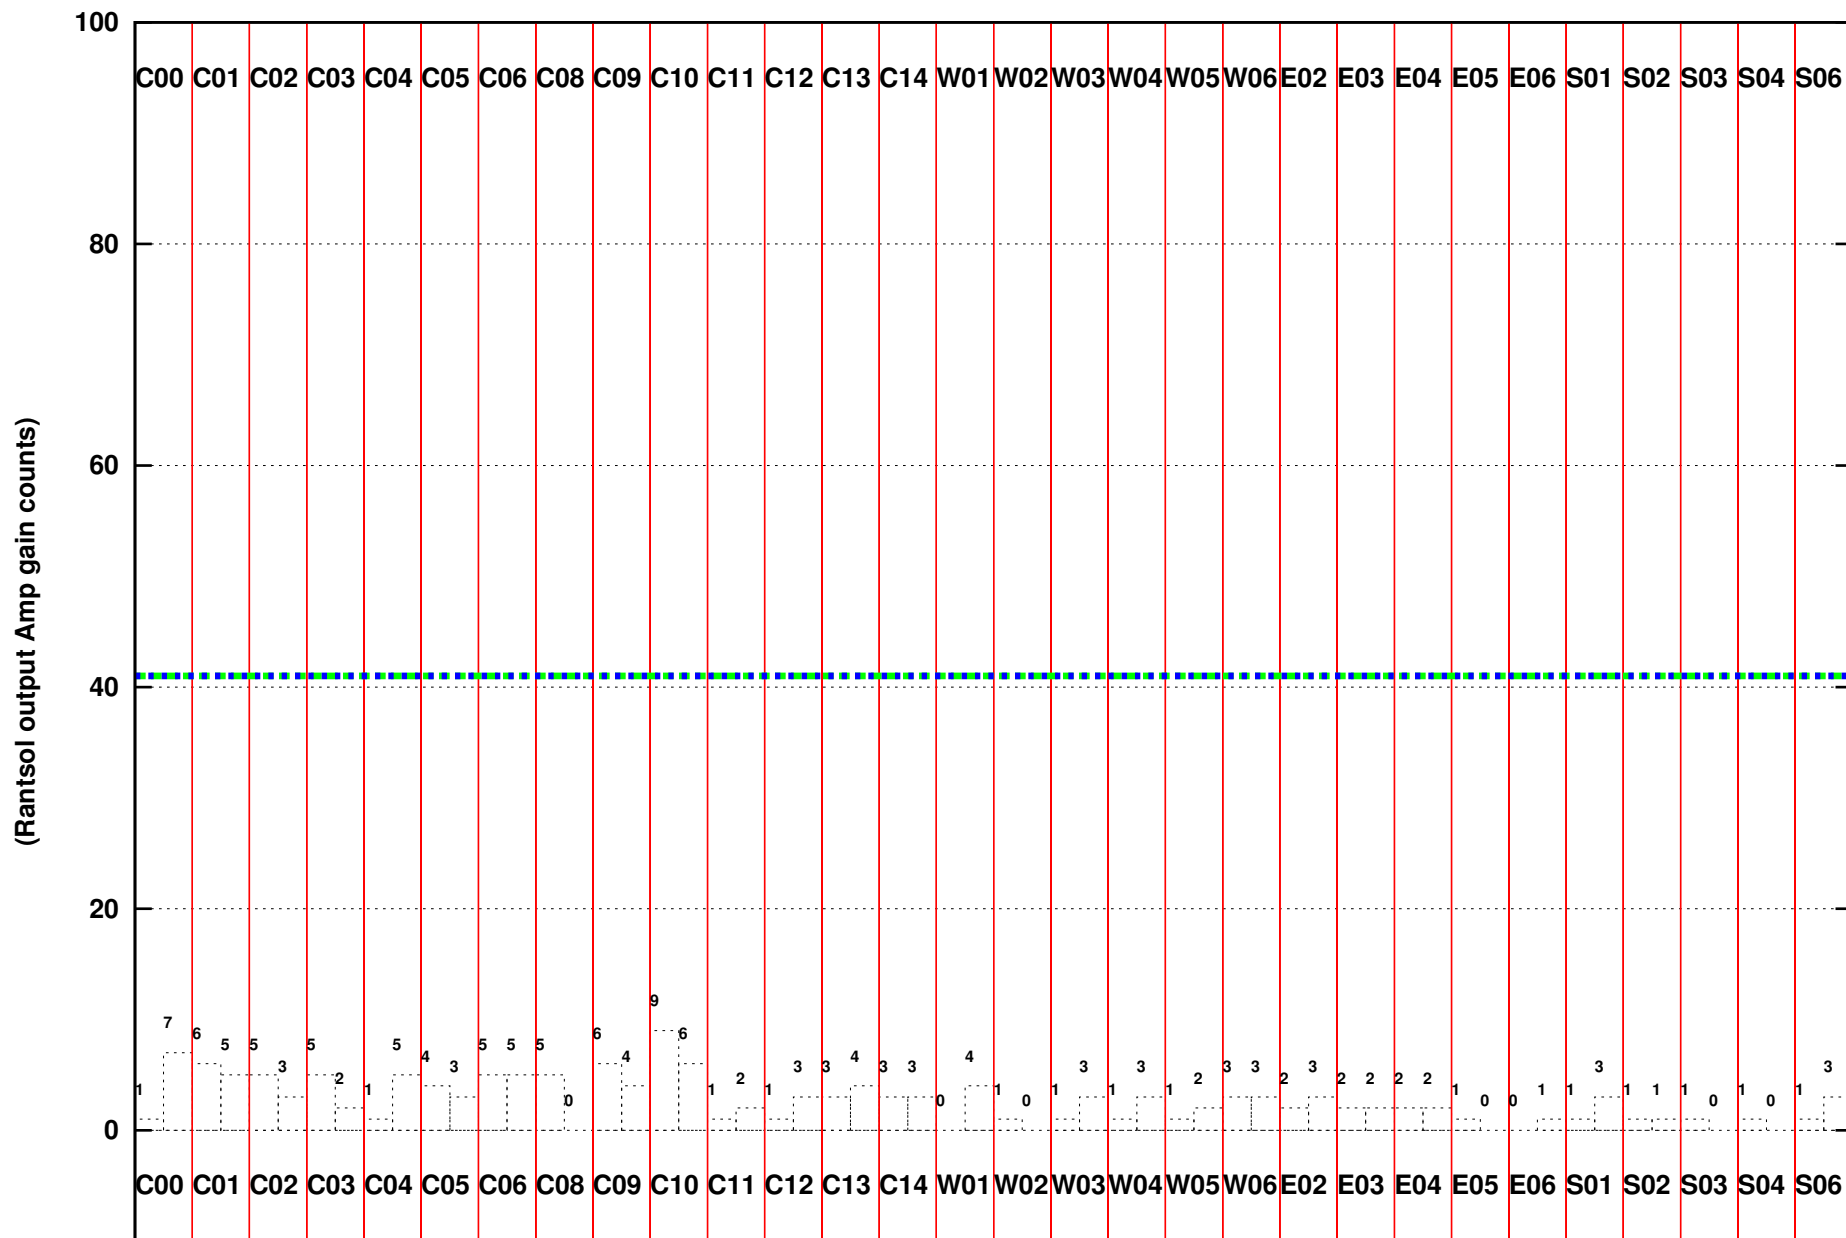

FRINGE STATUS (Rf:591.000,591.000 MHz., LO1:540.000,540.000 MHz., LO4/5:149.000,156.000 MHz.)

(File:/gsbifdata1/29aug/28_050_29aug2015_2s.lta, scan:0, chan:80, Src:3C286, Date:29Aug2015 16:28:22)